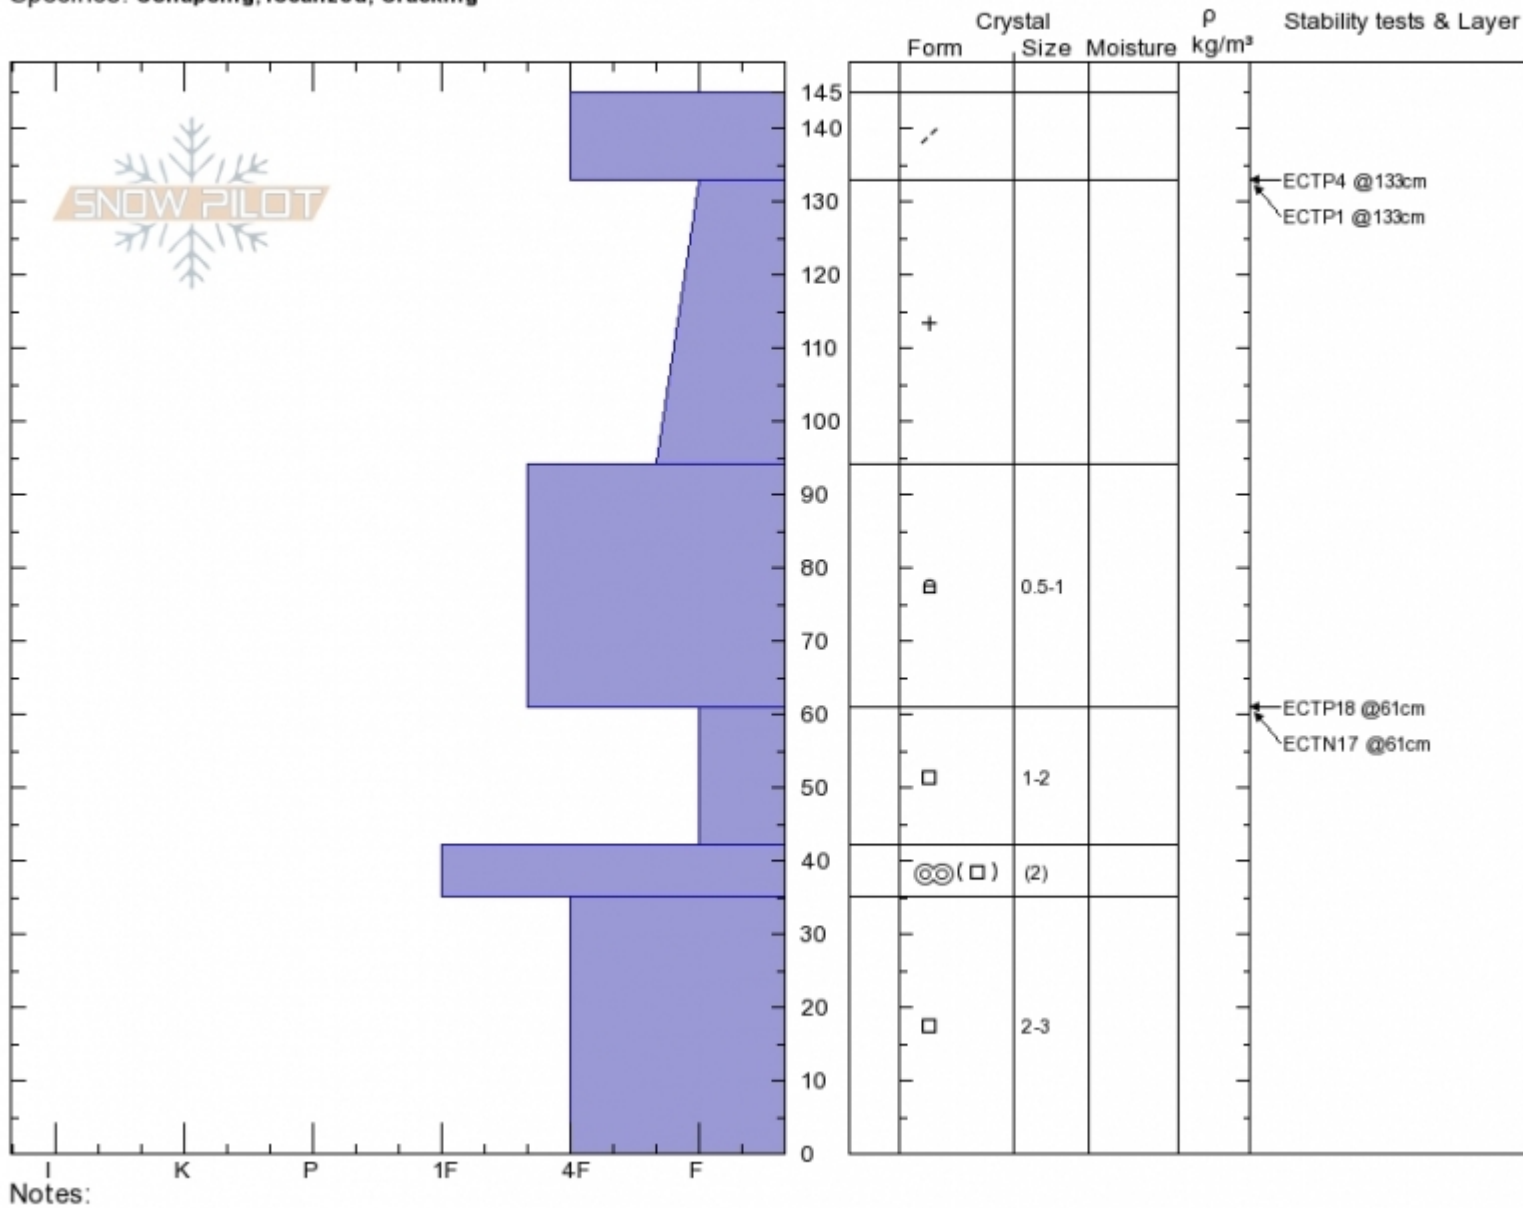

Mt Ellis Ridgeline
Gallatin Range-N
MT
 Elevation: **7843 ft**
 Aspect: **50°**
 Specifics: **Collapsing, localized; Cracking**

Spencer Jonas
02/03/2020 - 12:30pm
 Co-ord: **45.58392N, -110.95811W**
 Slope Angle: **30°**
 Wind Loading: **previous**

Stability:
 Air Temperature:
 Sky Cover: **FEW**
 Precipitation: **NO**
 Wind: **E Light Breeze**

HS:**145** Layer Notes:
 PF:**120**
 PS:**30**

Advisory Region
 Northern Gallatin
 Longitude
 -110.96W
 Latitude
 45.58N
 Northern Gallatin, 2020-02-03