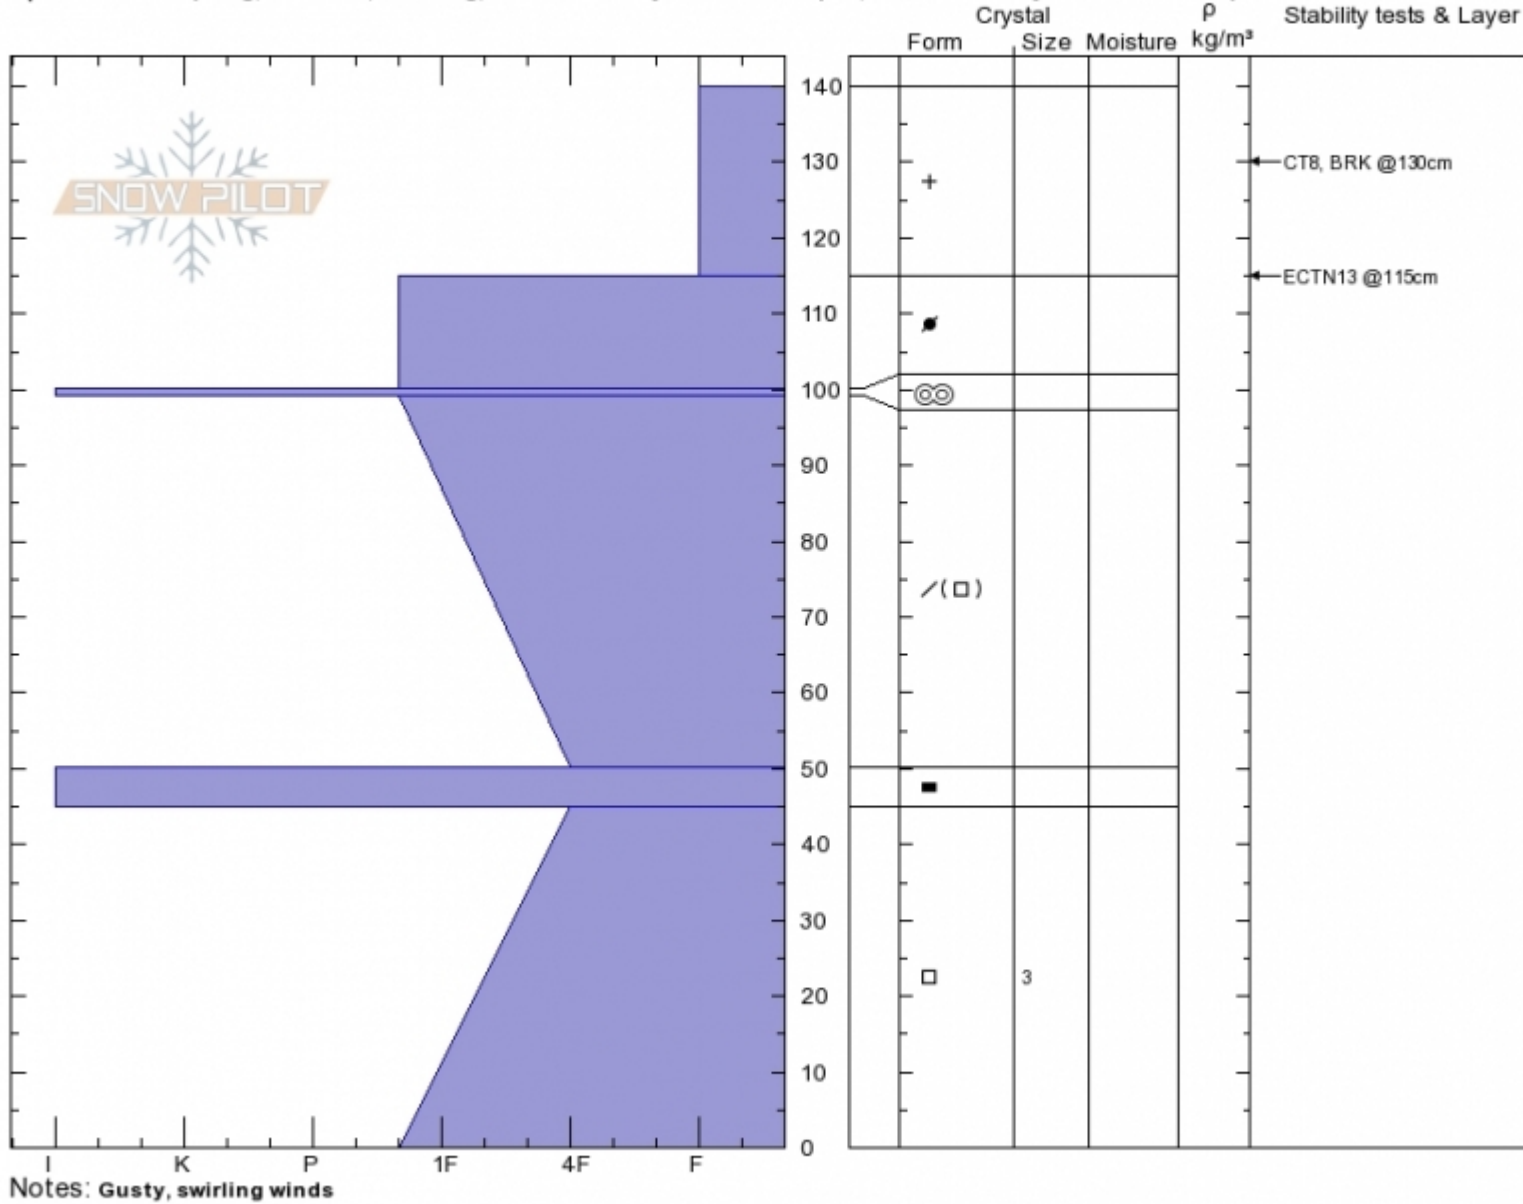

Flathead Pass South
 Bridger Range
 MT

Ryan Locati
 02/04/2020 - 12:00pm
 Co-ord:
 Slope Angle: 19°
 Wind Loading: **yes**

Stability: **Poor**
 Air Temperature: 20°C
 Sky Cover: **CLR**
 Precipitation: **NO**
 Wind: **Moderate**

HS:140 Layer Notes:
 PF:100 100-99cm:Problematic layer
 PS:15

Specifics: Collapsing, localized; Cracking; Recent activity on similar slopes; Recent activity on different slopes

Advisory Region
 Bridger Range
 Longitude
 -111.02W
 Latitude
 45.97N

Avalanche Details: [Collapsing, cracking and recent natural avalanche in northern Bridgers](#)
 Bridger Range, 2020-02-04