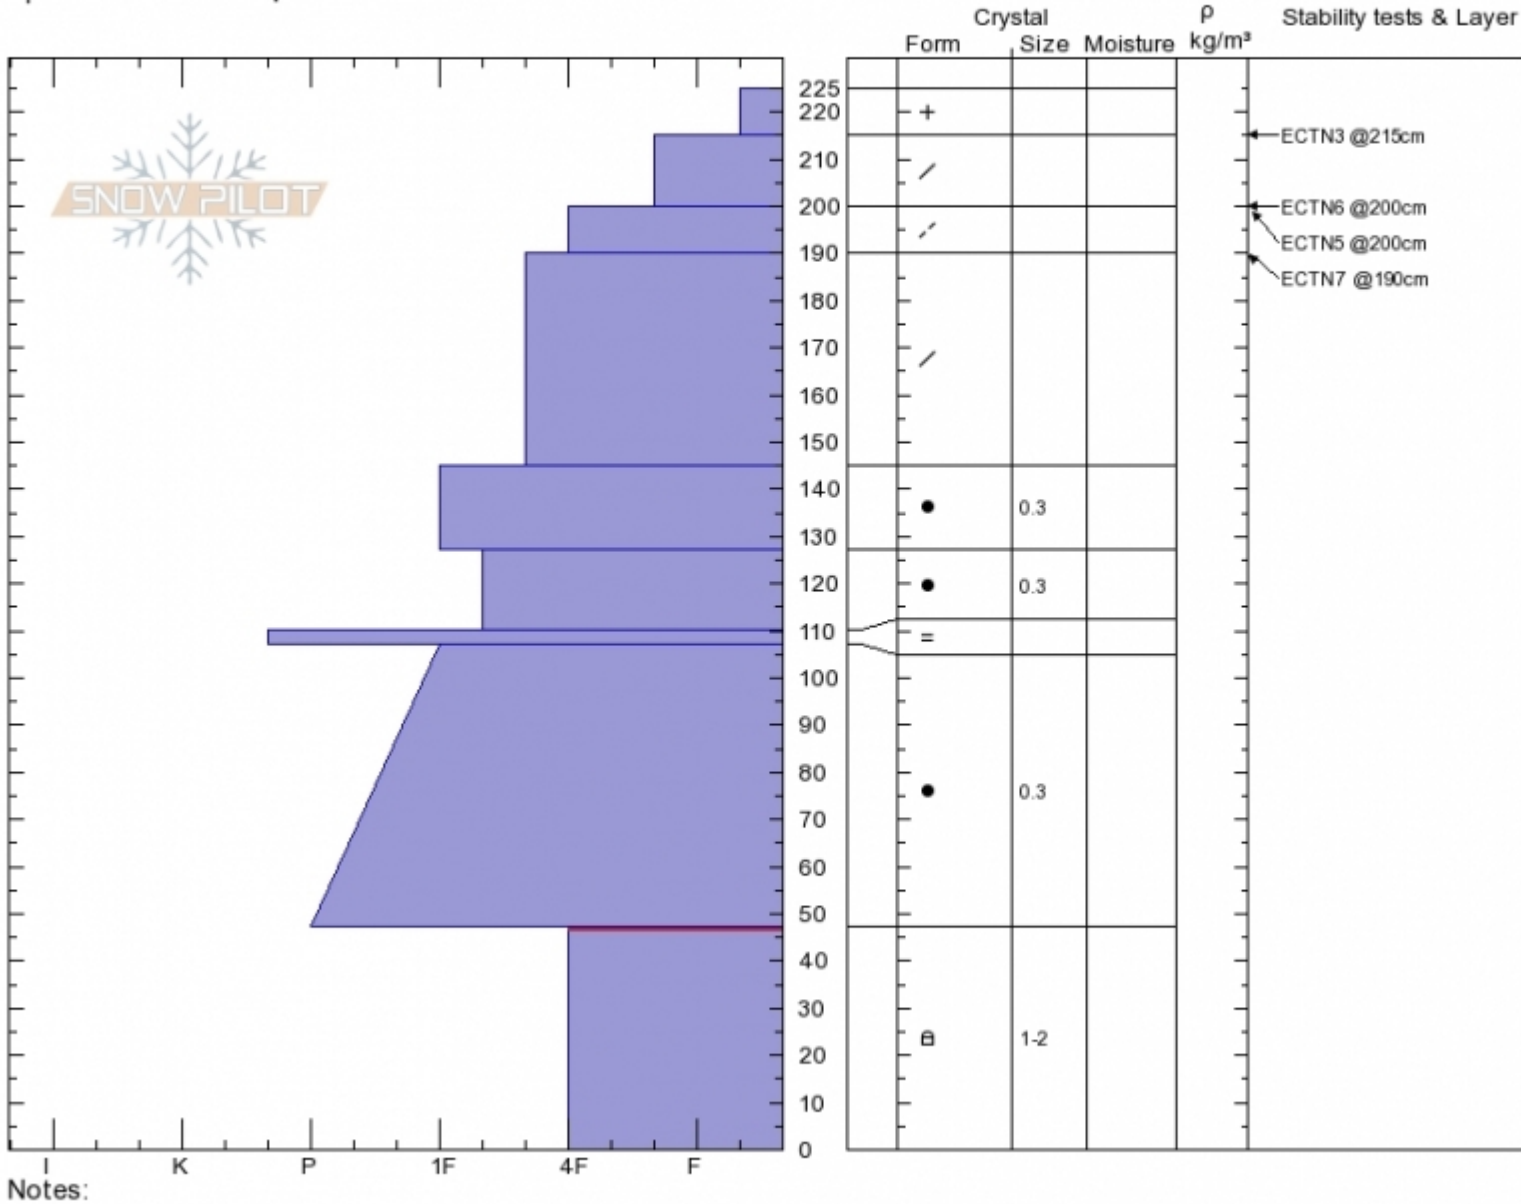

**The Thone**  
**Bridger Range**  
**MT**  
 Elevation: **8102 ft**  
 Aspect: **90°**  
 Specifics: **We skied slope**

**Dave Zinn**  
**02/12/2020 - 11:00am**  
 Co-ord: **45.88363N, -110.95008W**  
 Slope Angle: **30°**  
 Wind Loading: **no**

Stability: **Fair**  
 Air Temperature:  
 Sky Cover: **OVC**  
 Precipitation: **S2**  
 Wind: **N Calm**

HS:**225** Layer Notes:  
 PF:**75** 47-0cm:**Problematic layer**  
 PS:**30**

Notes:  
 Advisory Region  
 Bridger Range  
 Longitude  
 -110.95W  
 Latitude  
 45.88N  
 Bridger Range, 2020-02-12