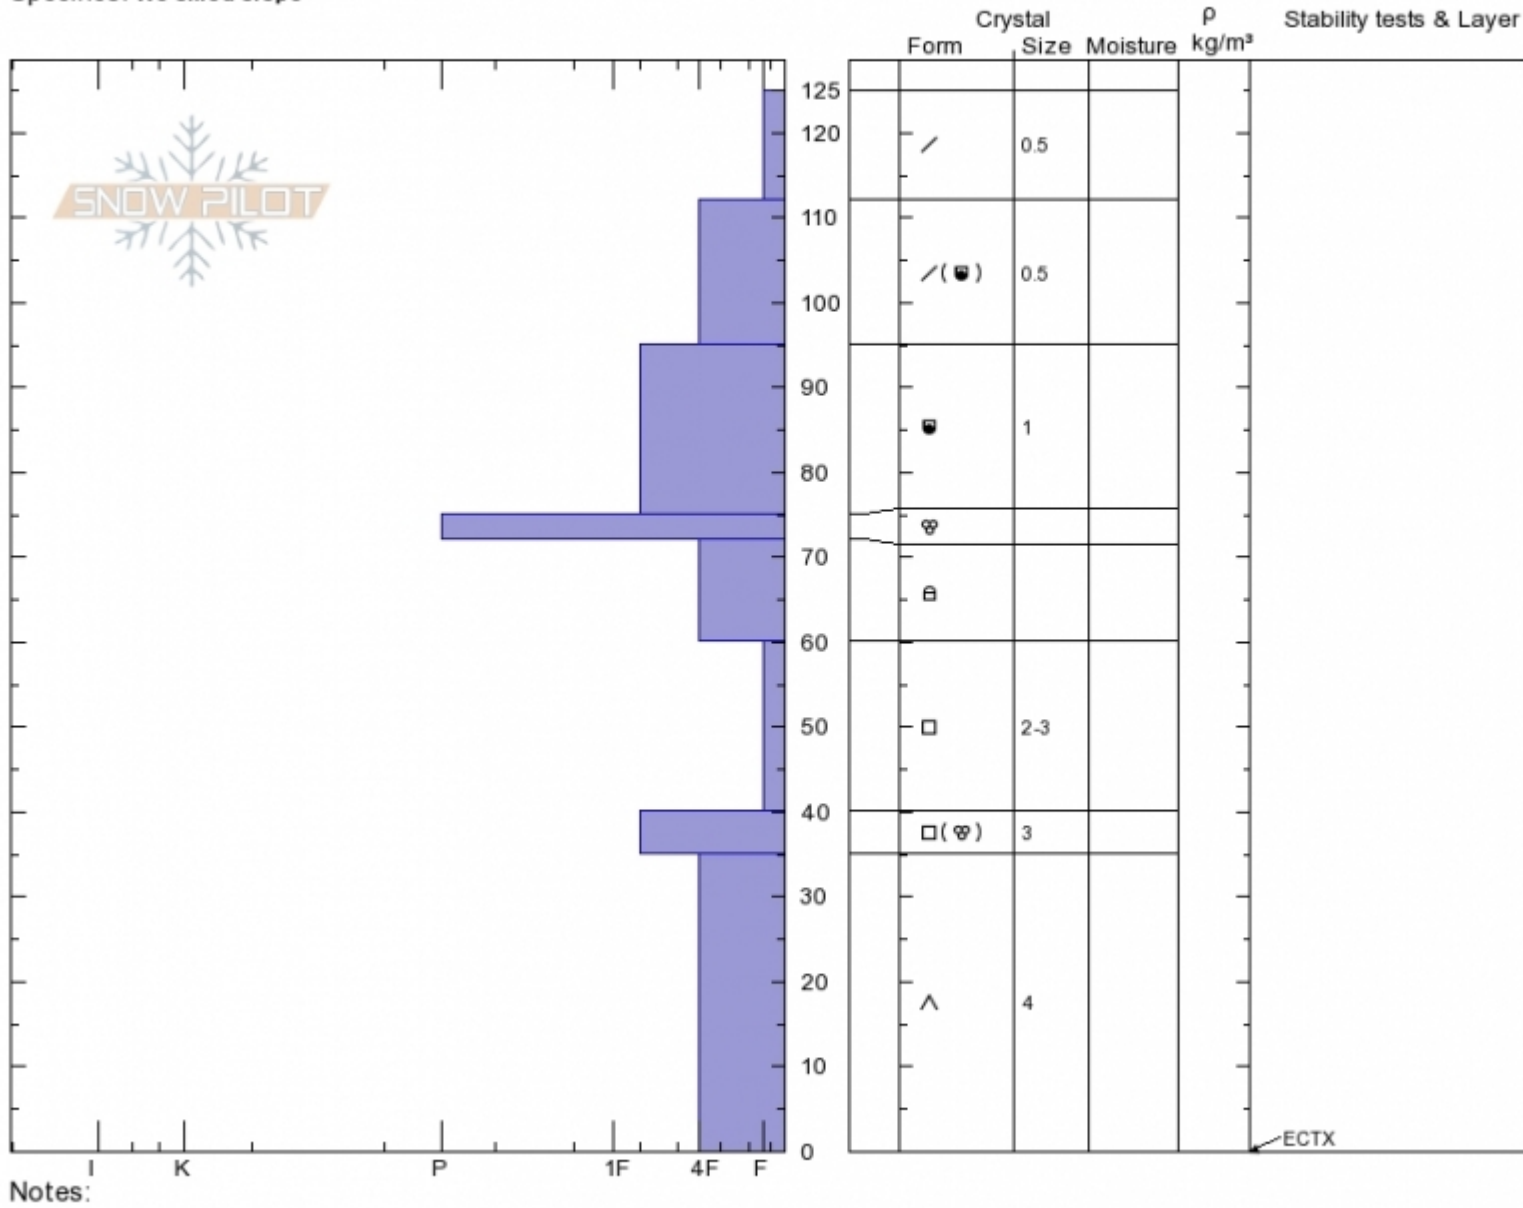

Lick Creek - 2/15/20
 Gallatin Range-N
 MT
 Elevation: 8017 ft
 Aspect: E
 Specifics: We skied slope

Chris Pierce
 02/15/2020 - 12:00pm
 Co-ord: 12T 503477E 5041218N
 Slope Angle: 15°
 Wind Loading: previous

Stability: Good
 Air Temperature:
 Sky Cover: BKN
 Precipitation: NO
 Wind: SW Moderate

HS:125 Layer Notes:
 60-40cm: Problematic layer

Advisory Region
 Northern Gallatin
 Longitude
 -110.96W
 Latitude
 45.52N
 Northern Gallatin, 2020-02-16