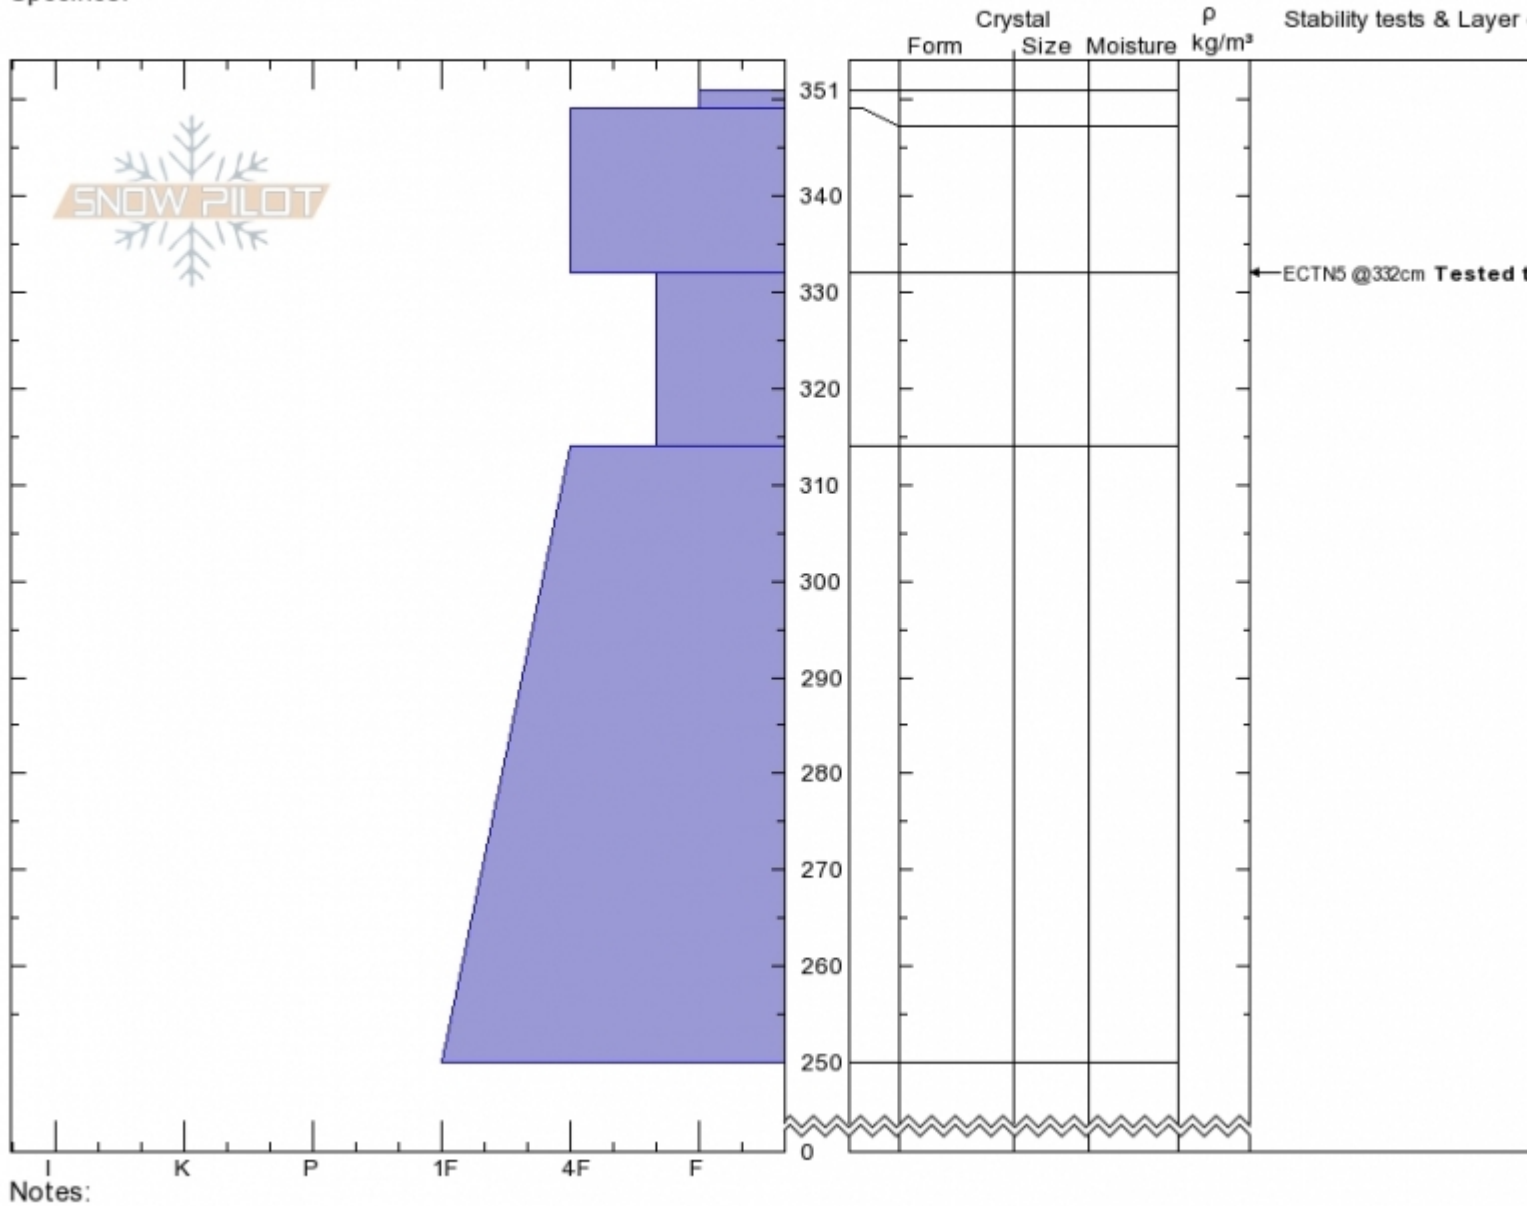

Mt Abundance
Cooke City
MT
 Elevation: **9000 ft**
 Aspect: **90°**
 Specifics:

Ian Hoyer
02/13/2020 - 12:00pm
 Co-ord: **45.06190N, -110.01075W**
 Slope Angle: **31°**
 Wind Loading: **previous**

Stability: **Fair**
 Air Temperature:
 Sky Cover: **BKN**
 Precipitation: **NO**
 Wind: **Calm**

HS:351 Layer Notes:

Advisory Region
 Cooke City
 Longitude
 -110.02W
 Latitude
 45.08N
 Cooke City, 2020-02-20