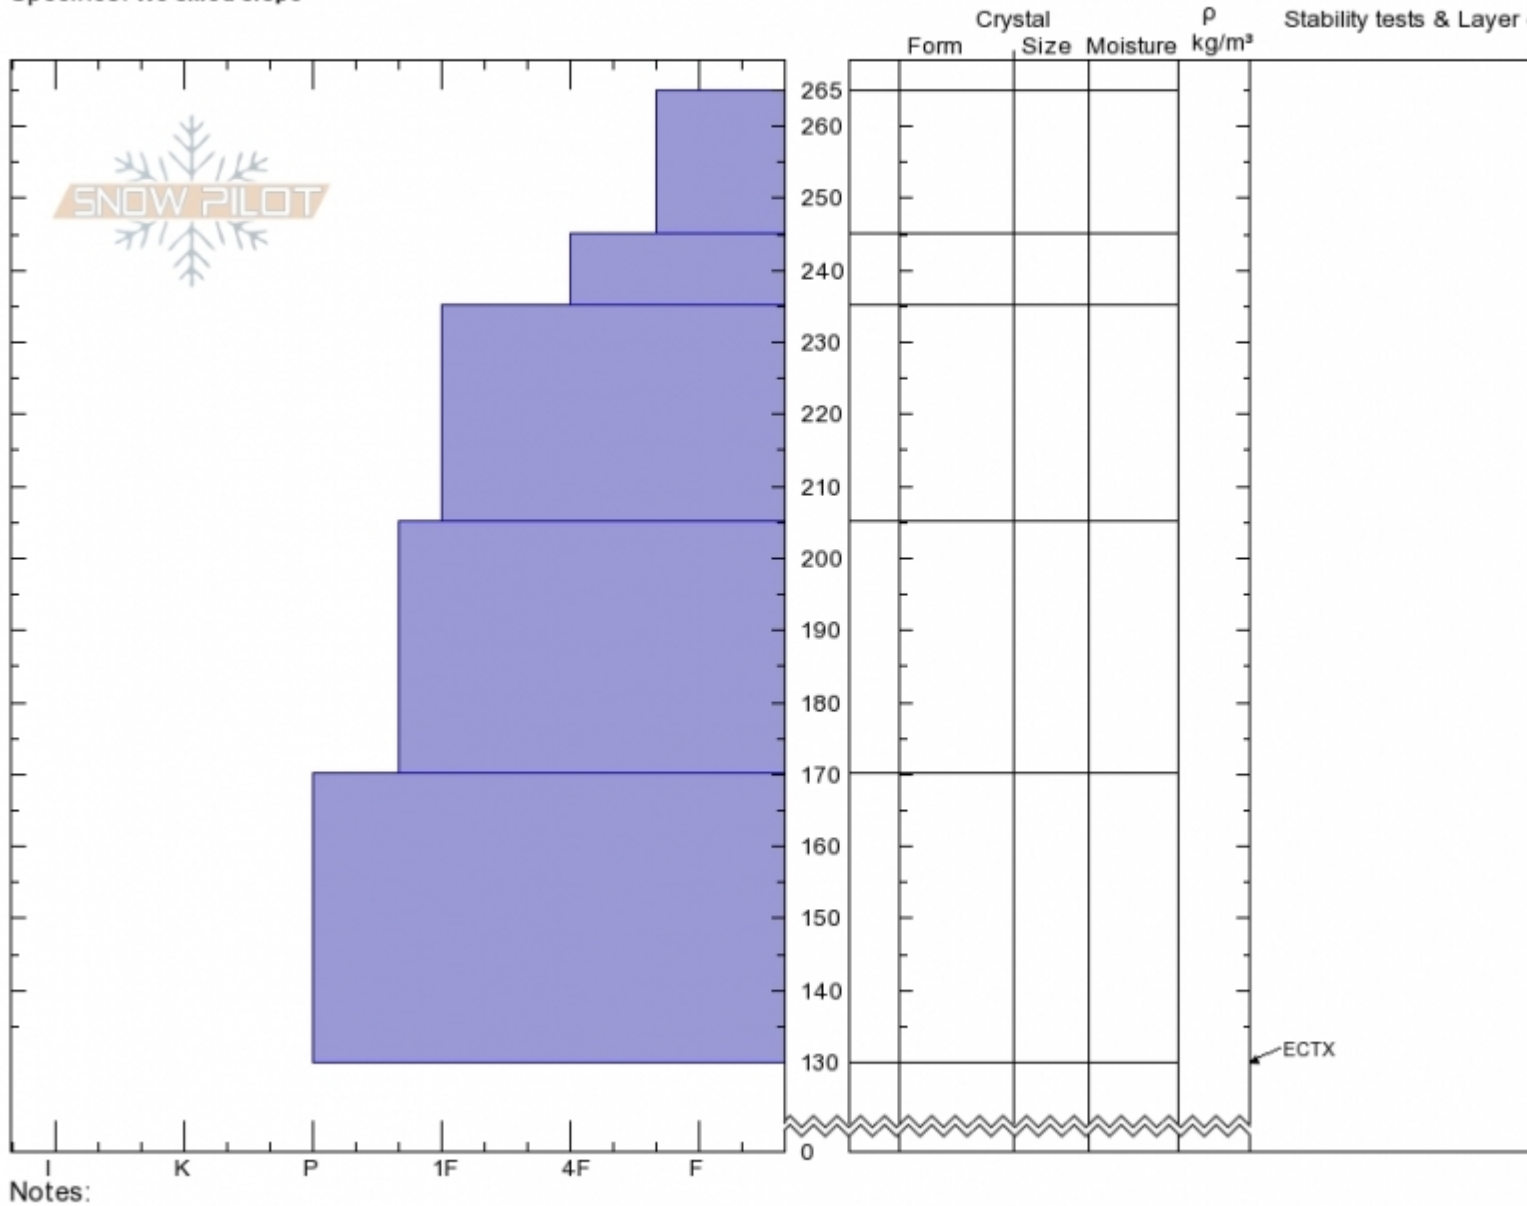

Republic Creek
Beartooths
MT
 Elevation: **9800 ft**
 Aspect: **240°**
 Specifics: **We skied slope**

Spencer Jonas
02/24/2020 - 1:30pm
 Co-ord: **44.98517N, -109.92538W**
 Slope Angle: **28°**
 Wind Loading:

Stability:
 Air Temperature:
 Sky Cover: **BKN**
 Precipitation: **NO**
 Wind: **S Light Breeze**

HS: **265** Layer Notes:
 PS: **20**

Advisory Region
 Cooke City
 Longitude
 -109.94W
 Latitude
 44.99N

Forecast link: [GNFAC Avalanche Forecast for Tue Feb 25, 2020](#)
 Cooke City, 2020-02-24