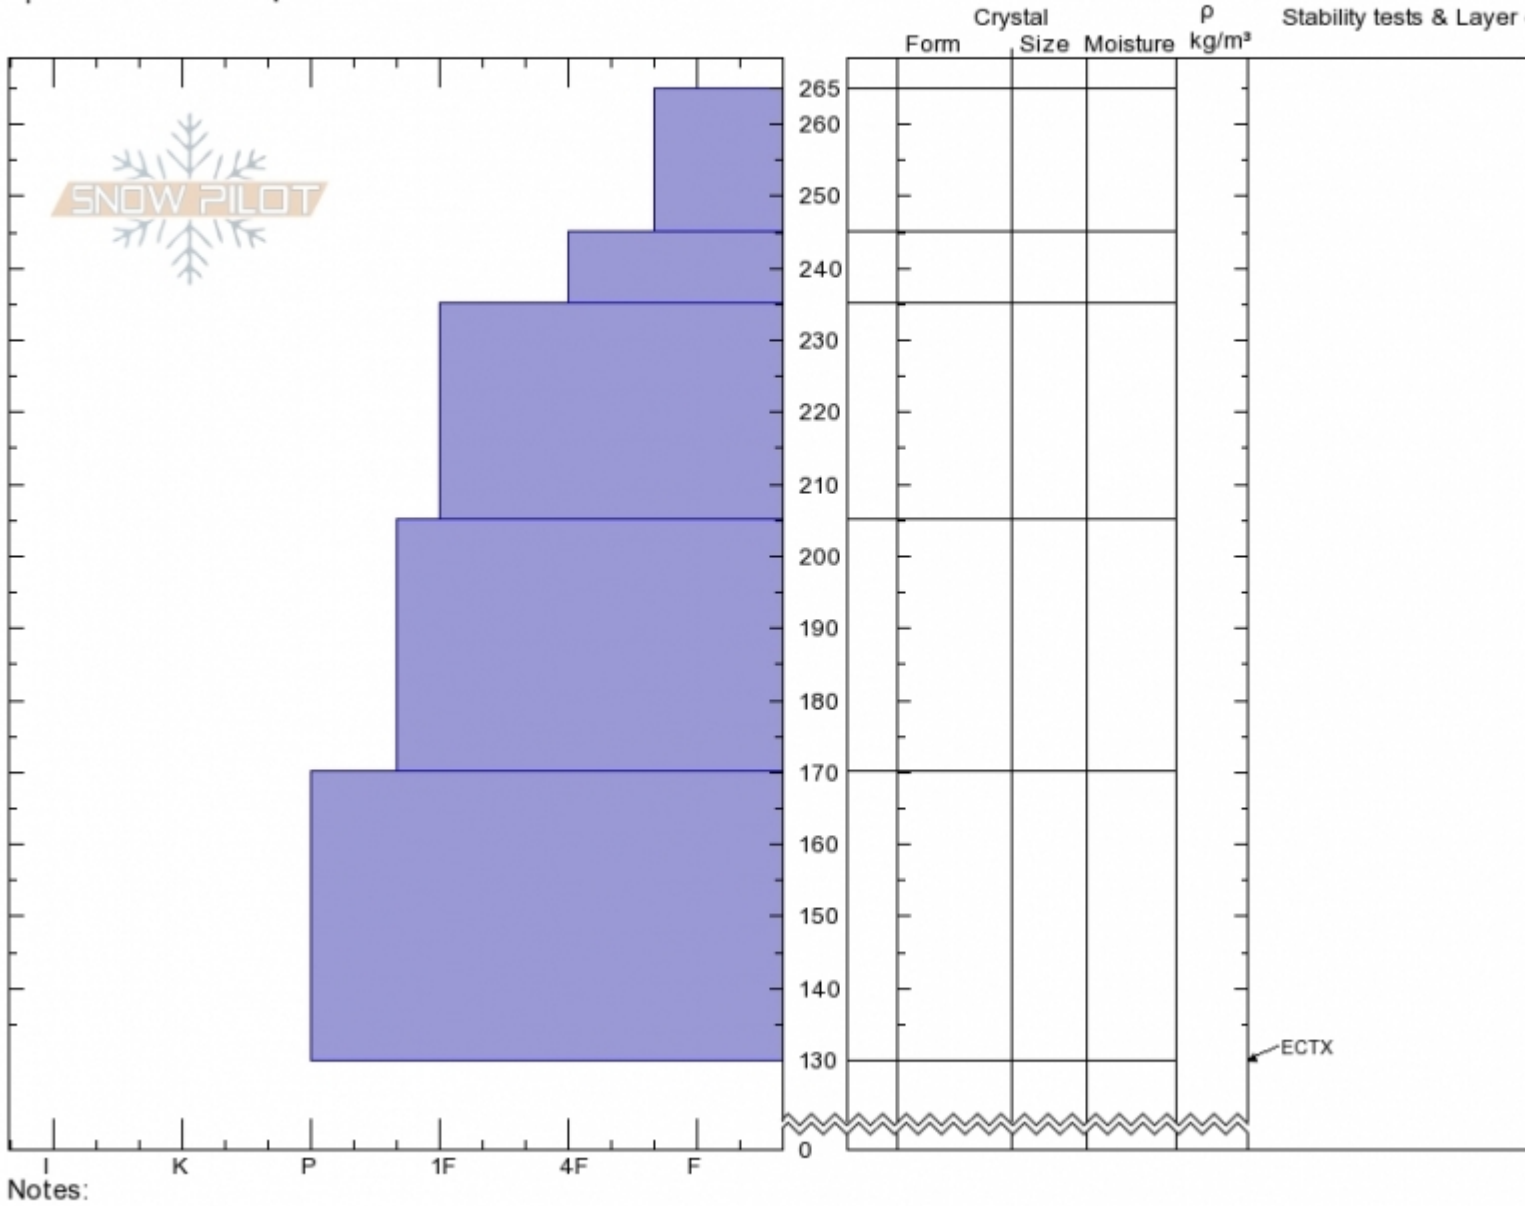

Republic Creek  
Beartooths  
MT  
Elevation: 9800 ft  
Aspect: 240°  
Specifics: We skied slope

Spencer Jonas  
02/24/2020 - 1:30pm  
Co-ord: 44.98517N, -109.92538W  
Slope Angle: 28°  
Wind Loading:

Stability:  
Air Temperature:  
Sky Cover: BKN  
Precipitation: NO  
Wind: S Light Breeze

HS:265 Layer Notes:  
PS:20

Advisory Region  
Cooke City  
Longitude  
-109.94W  
Latitude  
44.99N

Forecast link: [GNFAC Avalanche Forecast for Tue Feb 25, 2020](#)  
Cooke City, 2020-02-24