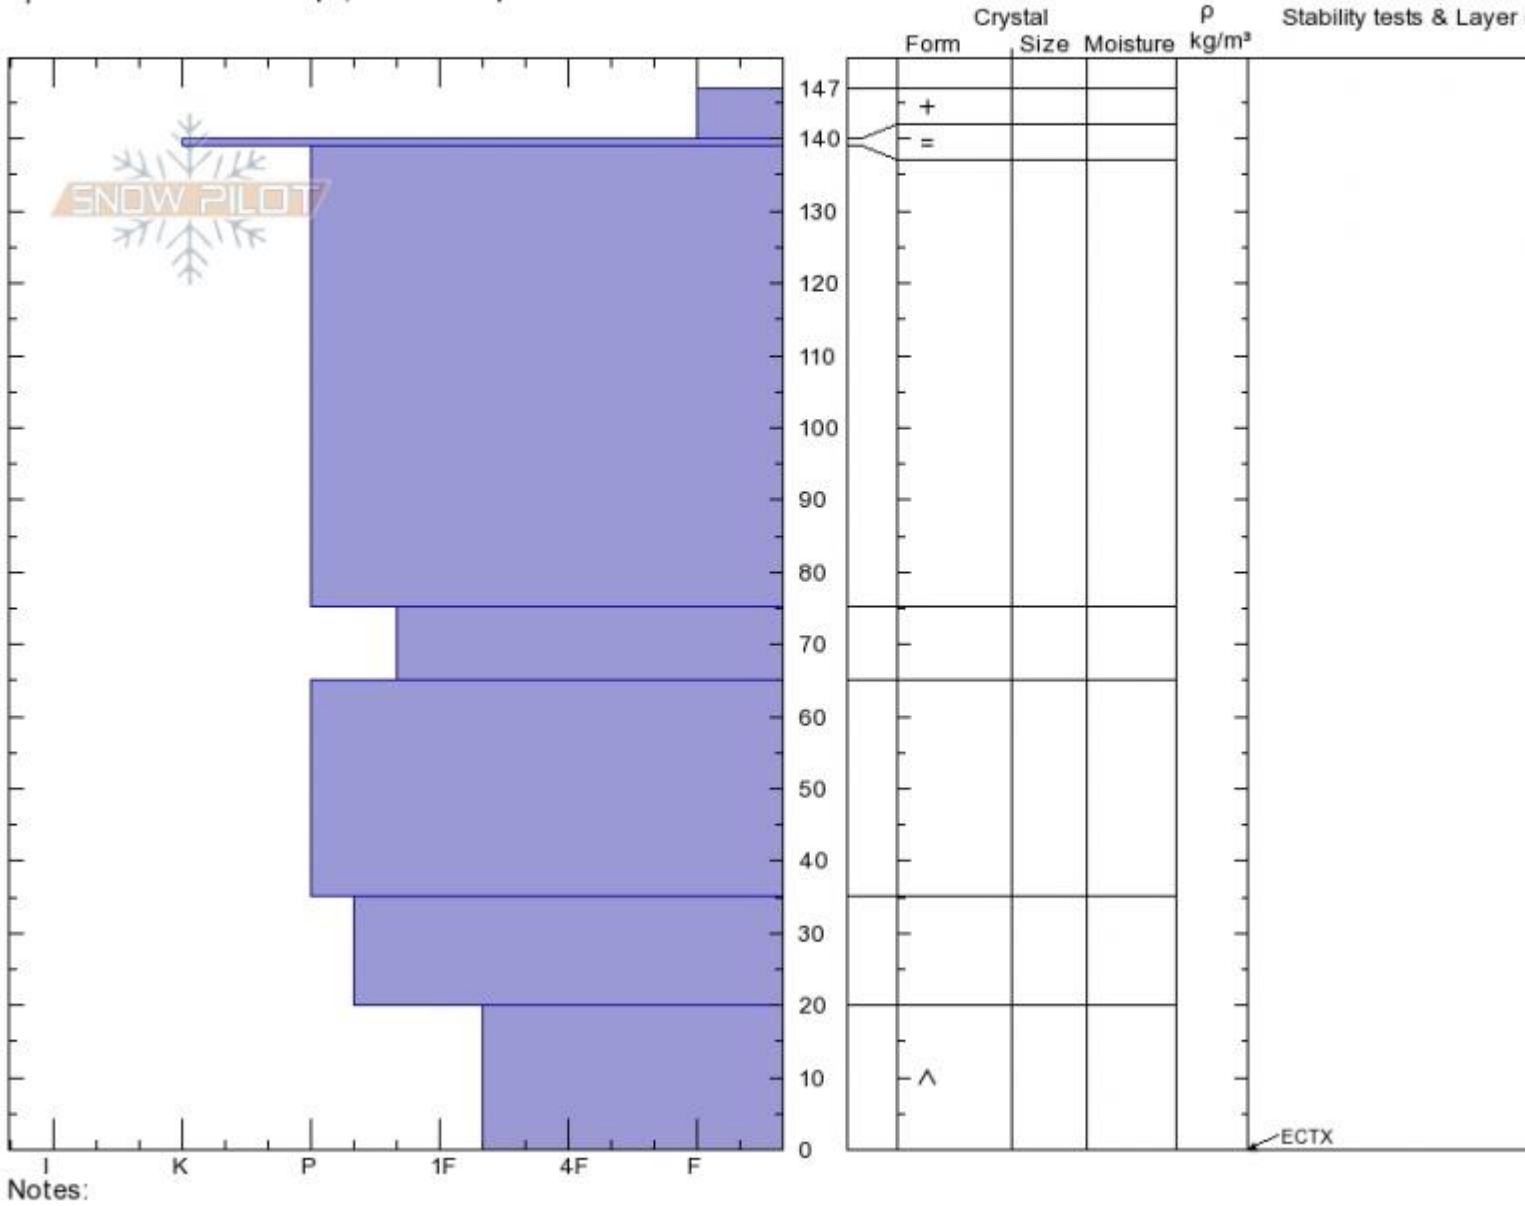

Throne NE Face
Bridger Range
MT
 Elevation: **7825 ft**
 Aspect:
 Specifics: **Ski tracks on slope; We skied slope**

Dave Zinn
03/03/2020 - 11:00am
 Co-ord: **45.88485N, -110.94801W**
 Slope Angle:
 Wind Loading: **previous**

Stability: **Good**
 Air Temperature:
 Sky Cover: **SCT**
 Precipitation: **NO**
 Wind: **Moderate**

HS: **147** Layer Notes:
 PF: **10** 20-0cm: **Problematic layer**

Advisory Region
 Bridger Range
 Longitude
 -110.95W
 Latitude
 45.88N
 Bridger Range, 2020-03-03