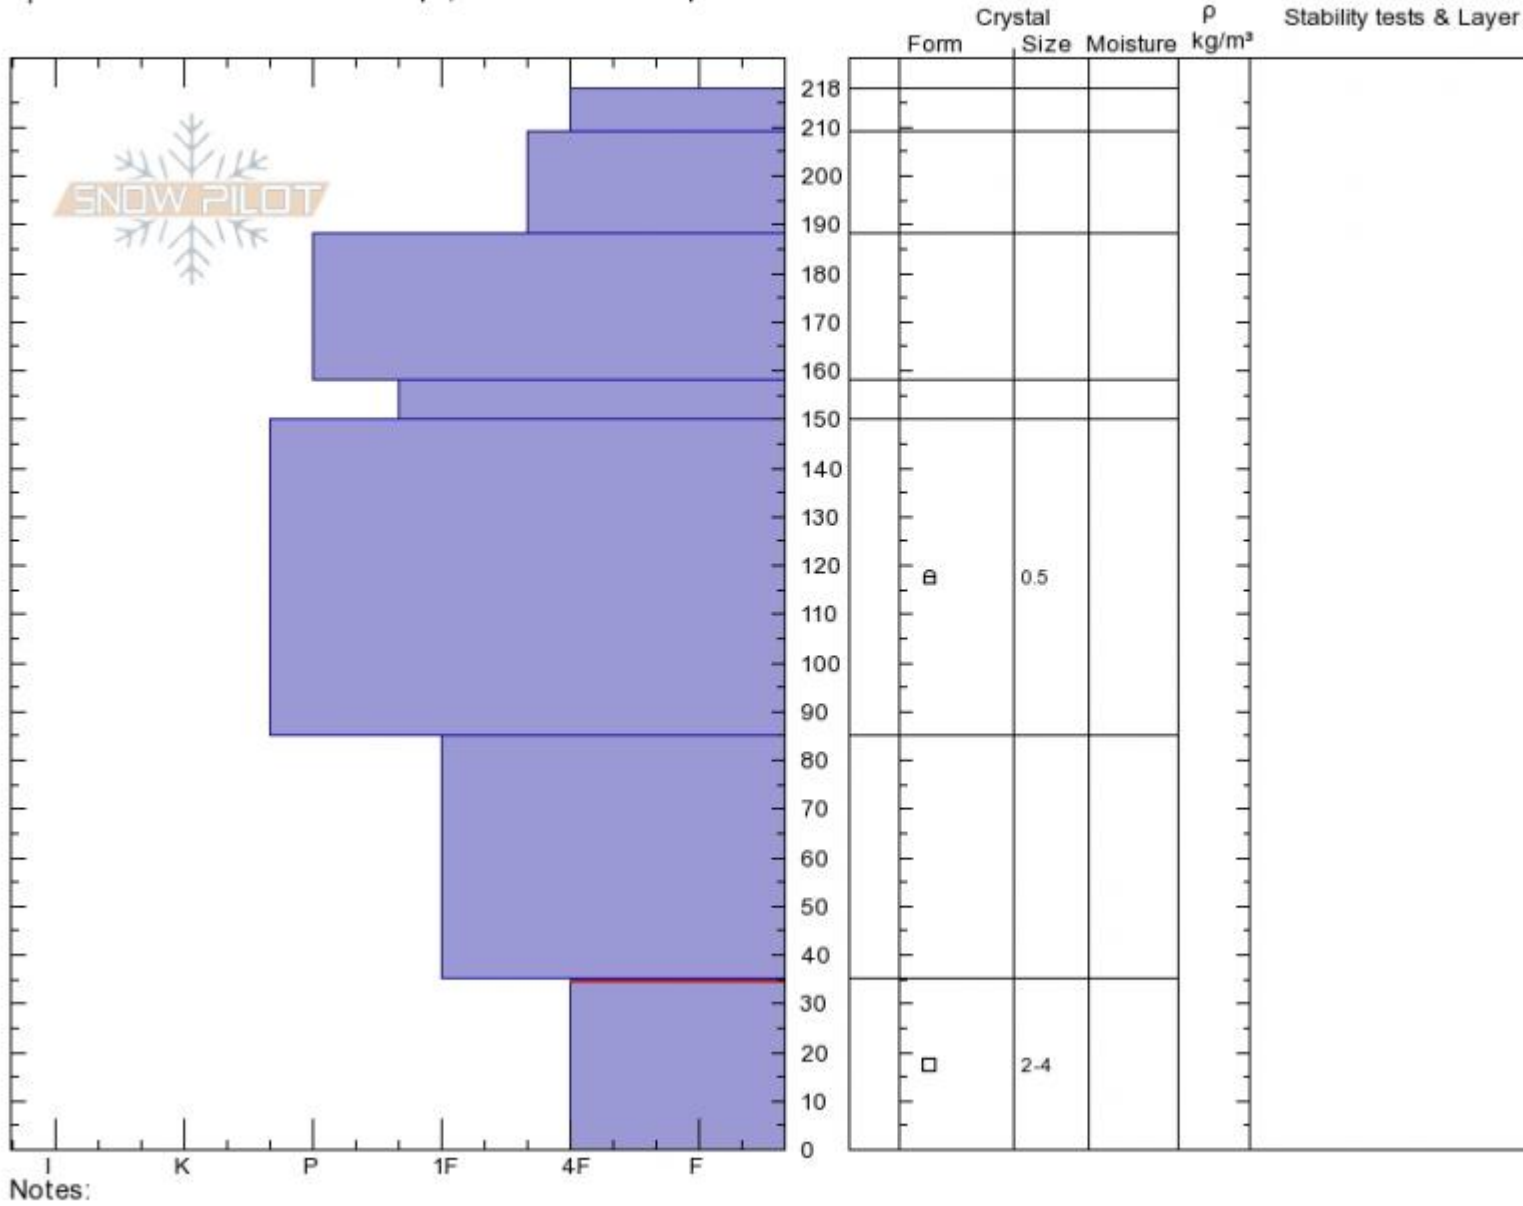

**Lionhead**  
**Lionhead Range**  
**MT**  
Elevation: **8800 ft**  
Aspect: **90°**  
Specifics: **Snowmobile tracks on slope; We snowmobiled slope**

**Ian Hoyer**  
**03/05/2020 - 12:00pm**  
Co-ord: **44.72613N, -111.31869W**  
Slope Angle: **30°**  
Wind Loading: **no**

Stability: **Good**  
Air Temperature:  
Sky Cover: **CLR**  
Precipitation: **NO**  
Wind: **Calm**

**HS:218** Layer Notes:  
**PF:15** 35.0cm:**Problematic layer**

Advisory Region  
Lionhead Range  
Longitude  
-111.32W  
Latitude  
44.71N  
Lionhead Range, 2020-03-07