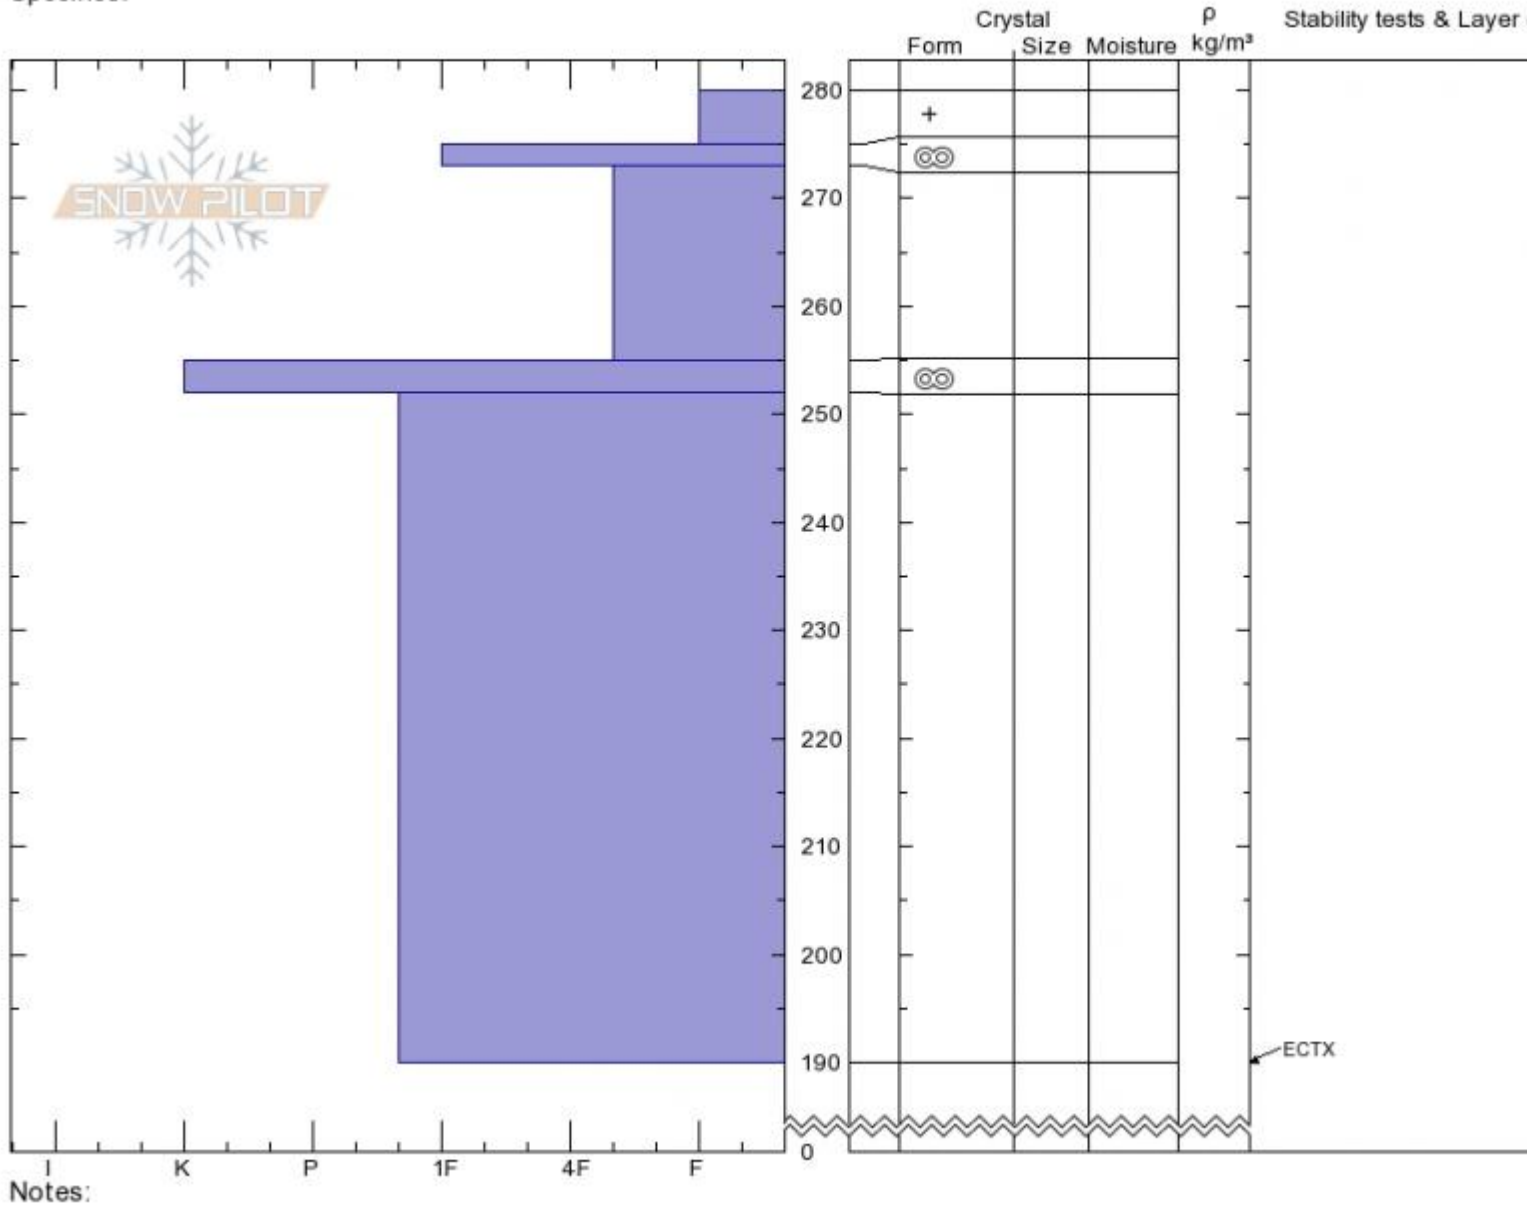

The Throne
Bridger Range
MT
 Elevation: **8300 ft**
 Aspect: **105°**
 Specifics:

Ian Hoyer
03/12/2020 - 12:00pm
 Co-ord: **45.88228N, -110.95212W**
 Slope Angle: **22°**
 Wind Loading:

Stability: **Good**
 Air Temperature:
 Sky Cover: **BKN**
 Precipitation: **NO**
 Wind: **Calm**

HS:280 Layer Notes:

Advisory Region
 Bridger Range
 Longitude
 -110.95W
 Latitude
 45.88N
 Bridger Range, 2020-03-14