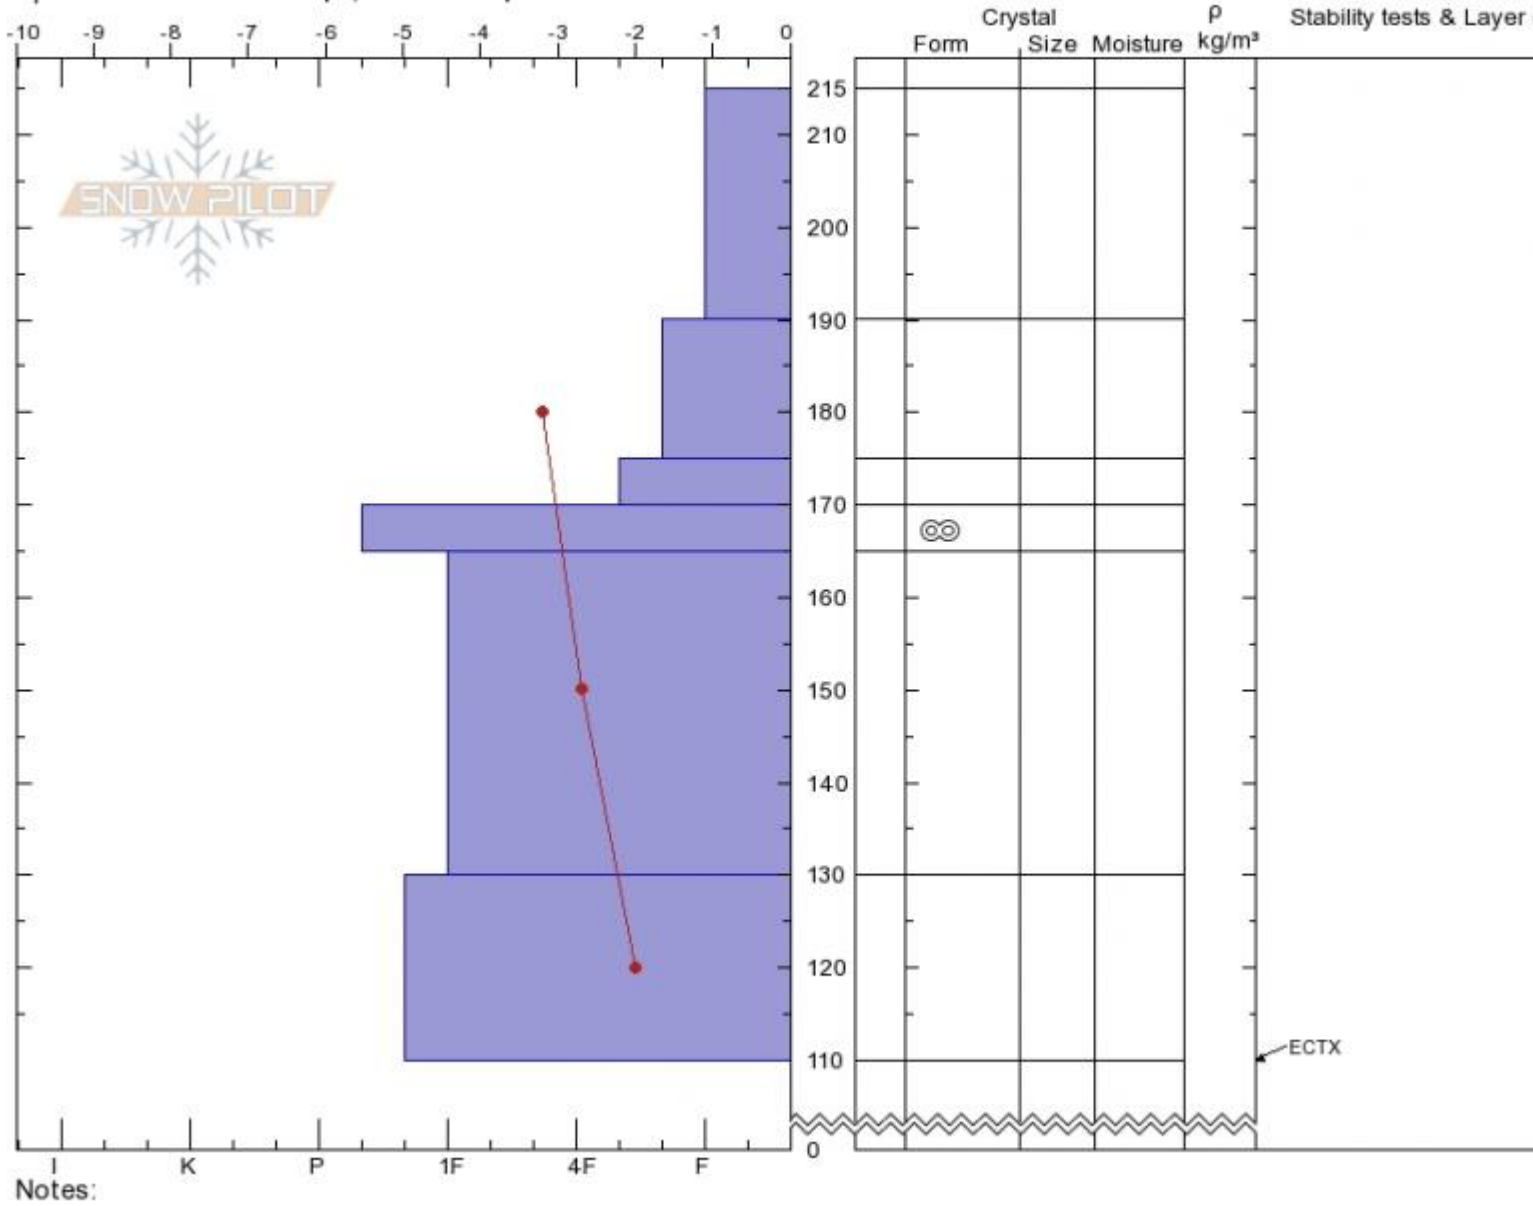

Spankys  
 Madison Range-N  
 MT  
 Elevation: 9300 ft  
 Aspect: 70°  
 Specifics: Ski tracks on slope; We skied slope

Spencer Jonas  
 03/15/2020 - 11:30am  
 Co-ord: 45.32909N, -111.38120W  
 Slope Angle: 33°  
 Wind Loading: no

Stability: **Good**  
 Air Temperature:  
 Sky Cover: **OVC**  
 Precipitation:  
 Wind: **Calm**

HS:215 Layer Notes:

Advisory Region  
 Northern Madison  
 Longitude  
 -111.38W  
 Latitude  
 45.35N  
 Northern Madison, 2020-03-15