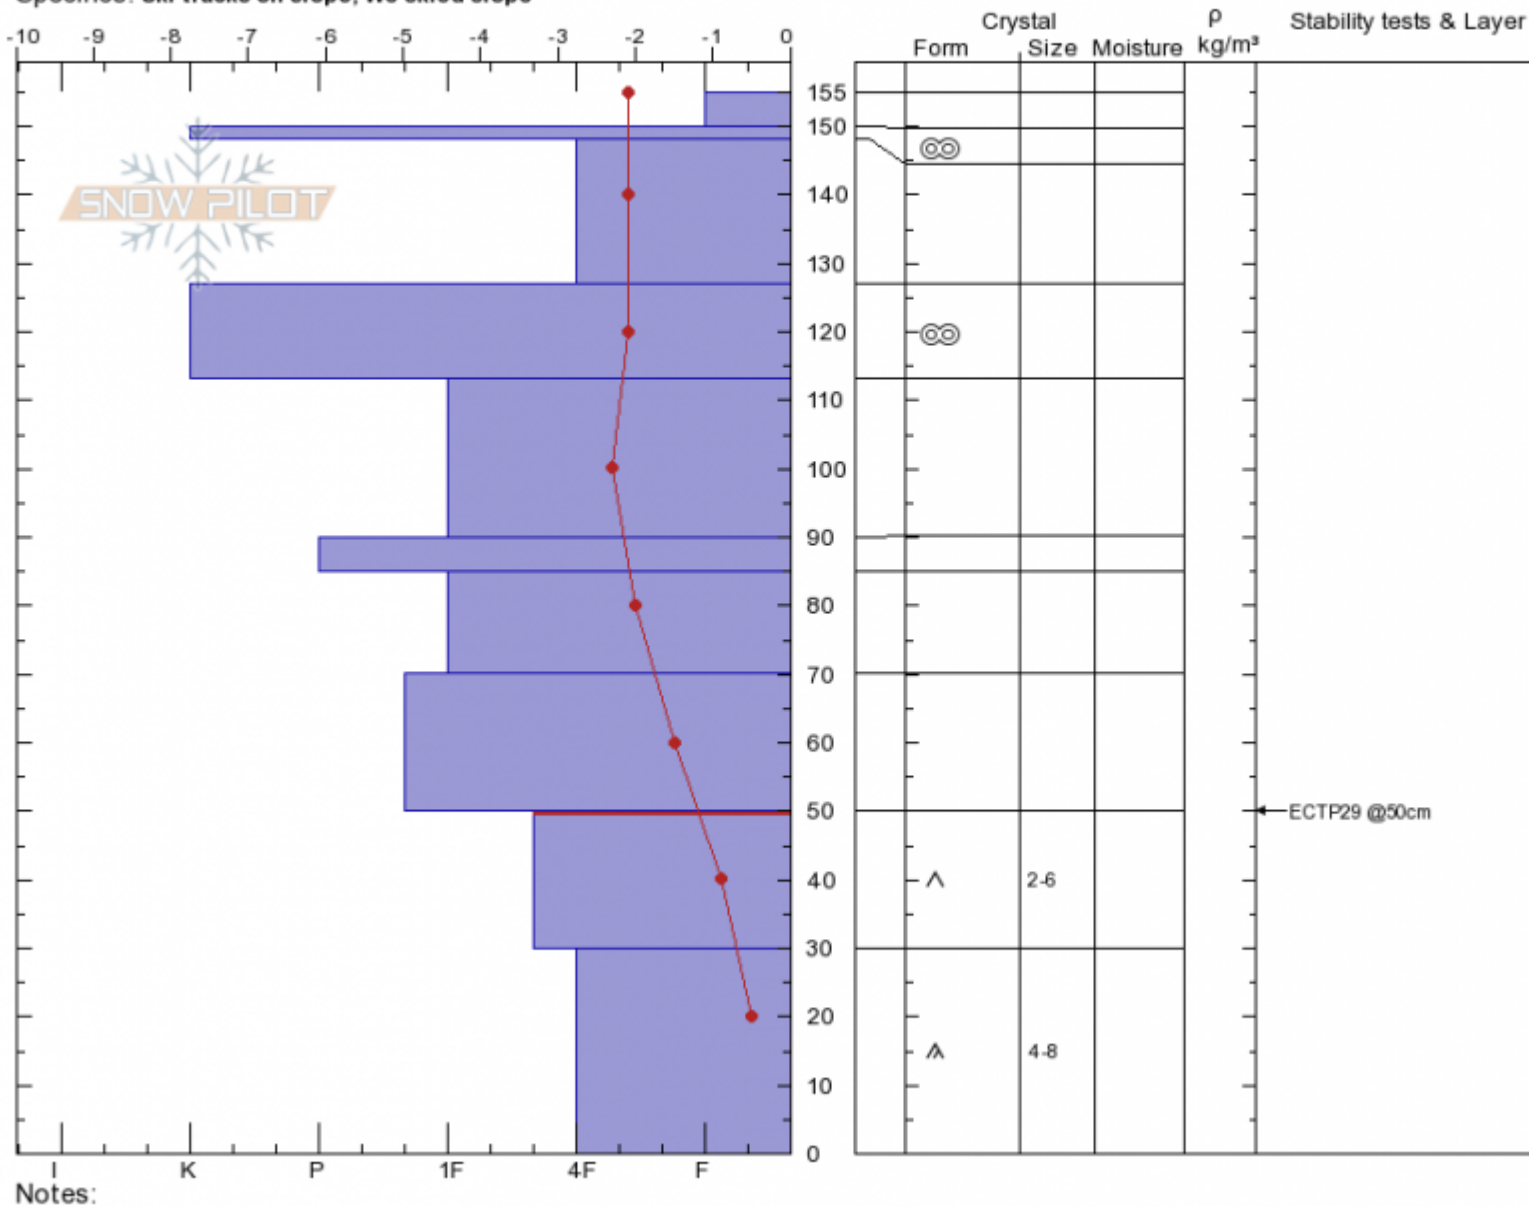

Bacon Rind Meadow
Madison Range-S
MT
 Elevation: **8691 ft**
 Aspect: **95°**
 Specifics: **Ski tracks on slope; We skied slope**

Doug Chabot-Admin
03/18/2020 - 11:45am
 Co-ord: **44.96777N, -111.09633W**
 Slope Angle: **17°**
 Wind Loading:

Stability: **Good**
 Air Temperature: **-4°C**
 Sky Cover: **OVC**
 Precipitation: **S1**
 Wind:

HS: **155** Layer Notes:
 50-30cm: **Problematic layer**

Notes:
 Advisory Region
 Southern Madison
 Longitude
 -111.10W
 Latitude
 44.96N
 Southern Madison, 2020-03-18