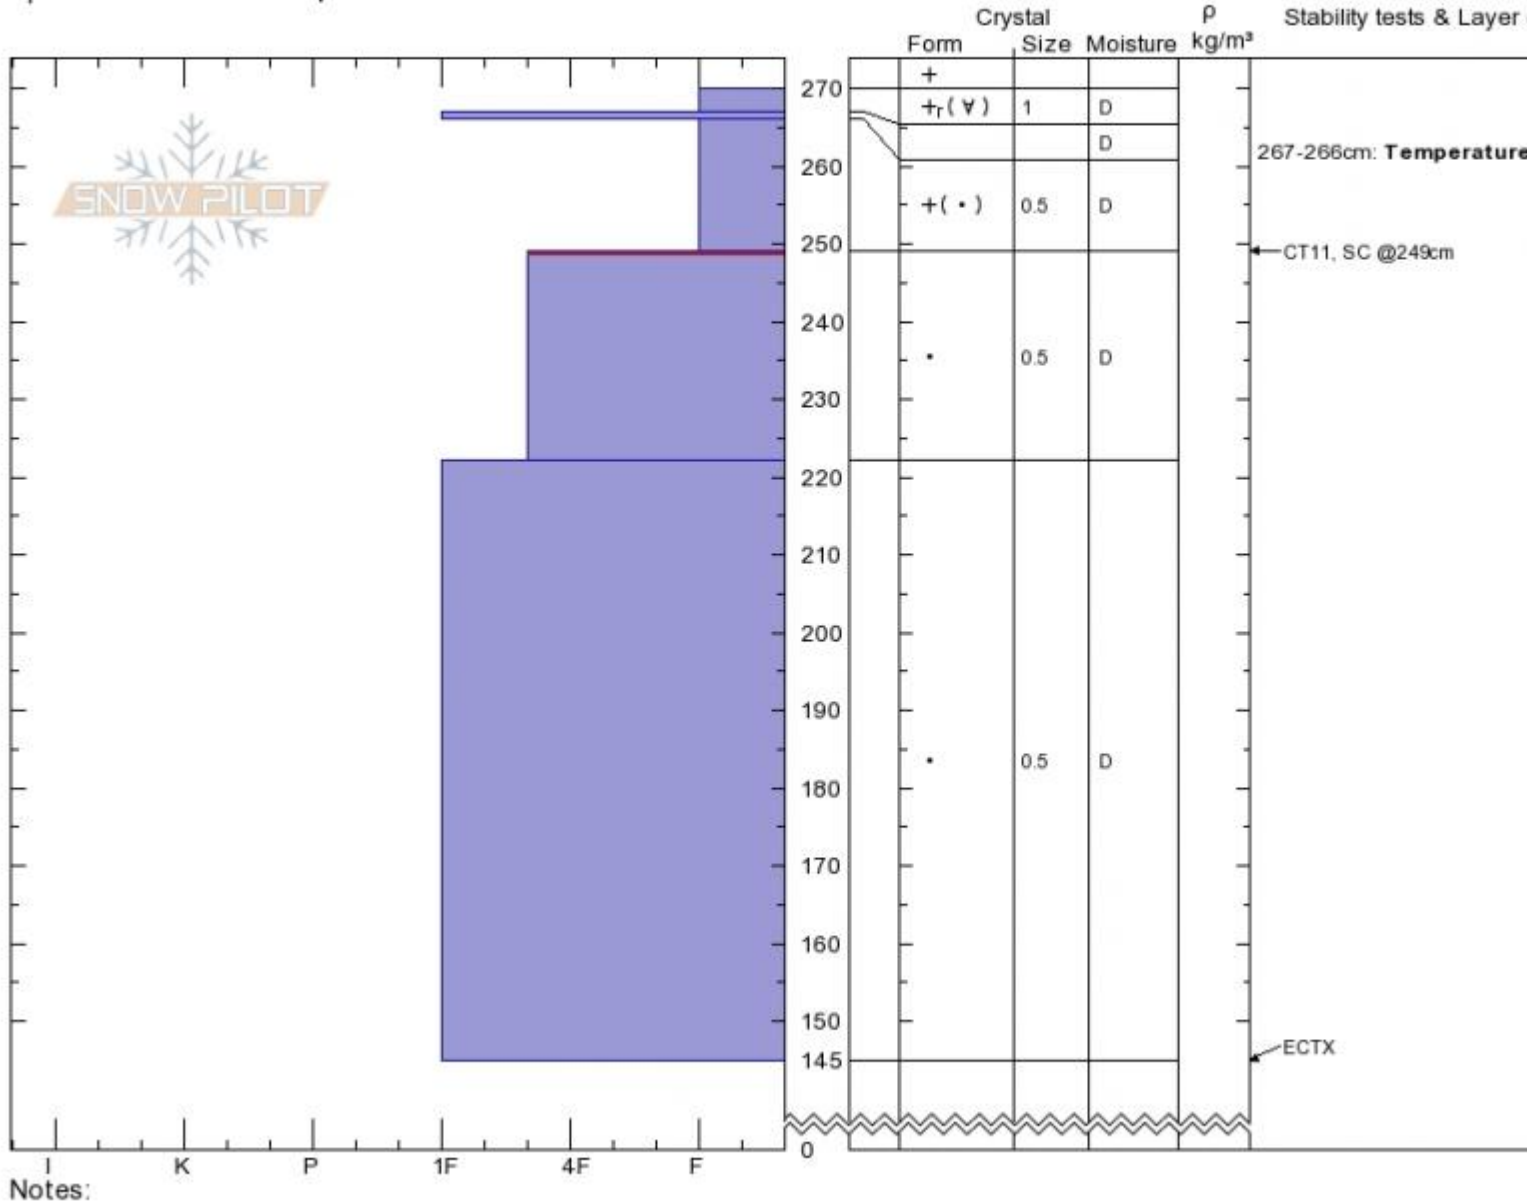

Bear Basin
Madison Range-N
MT
 Elevation: **9070 ft**
 Aspect: **NE**
 Specifics: **Ski tracks on slope**

Wyatt Gober
03/18/2020 - 12:45pm
 Co-ord: **45.33030N, -111.38080W**
 Slope Angle: **25°**
 Wind Loading: **no**

Stability: **Calm**
 Air Temperature:
 Sky Cover: **OVC**
 Precipitation: **NO**
 Wind: **Calm**

HS:**270** Layer Notes:
 PF:**30** 267-266cm: **Temperature Cru**
 249-222cm: **Problematic layer**

Advisory Region
 Northern Madison
 Longitude
 -111.38W
 Latitude
 45.33N
 Northern Madison, 2020-03-19