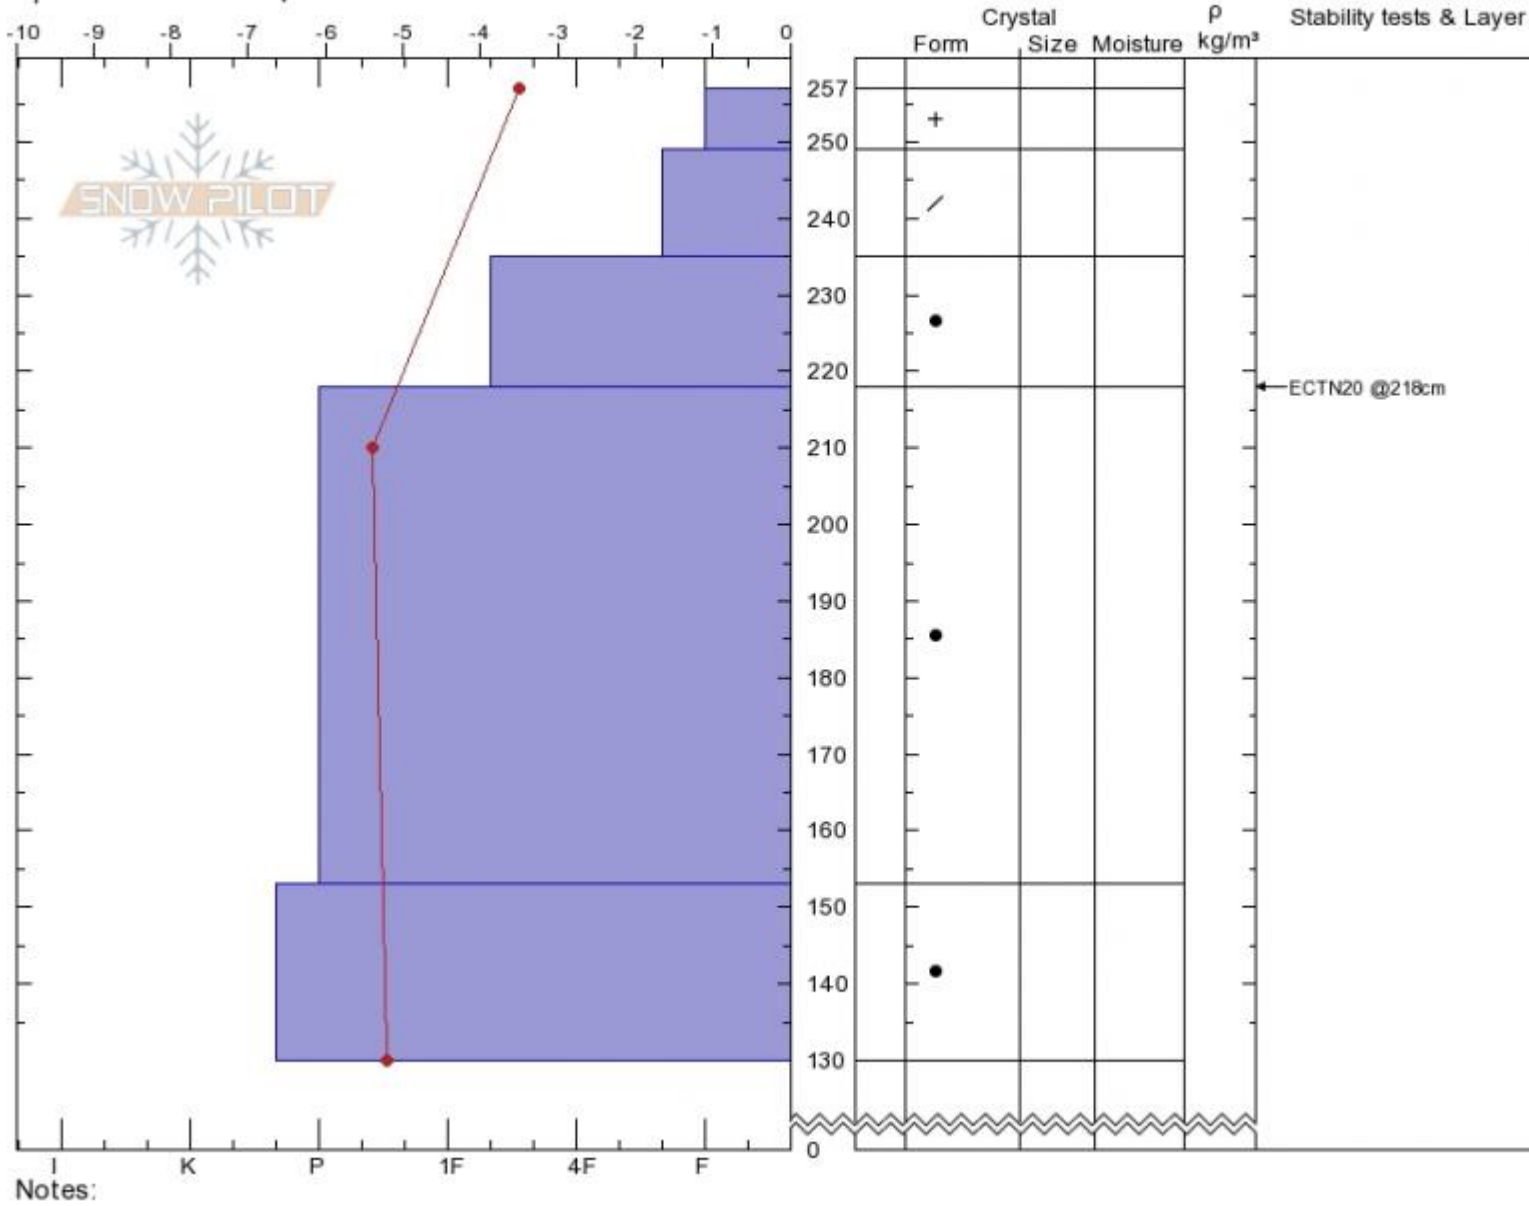

**East of Koch Low**  
**Madison Range-S**  
**MT**  
 Elevation: **8800 ft**  
 Aspect: **15°**  
 Specifics: **We skied slope**

**Dave Zinn**  
**03/21/2020 - 12:00pm**  
 Co-ord: **45.04380N, -111.42141W**  
 Slope Angle: **27°**  
 Wind Loading: **previous**

Stability: **Good**  
 Air Temperature: **-3°C**  
 Sky Cover: **CLR**  
 Precipitation: **NO**  
 Wind: **Light Breeze**

HS:**257** Layer Notes:  
 PF:**20**

Advisory Region  
 Southern Madison  
 Longitude  
 -111.42W  
 Latitude  
 45.04N  
 Southern Madison, 2020-03-21