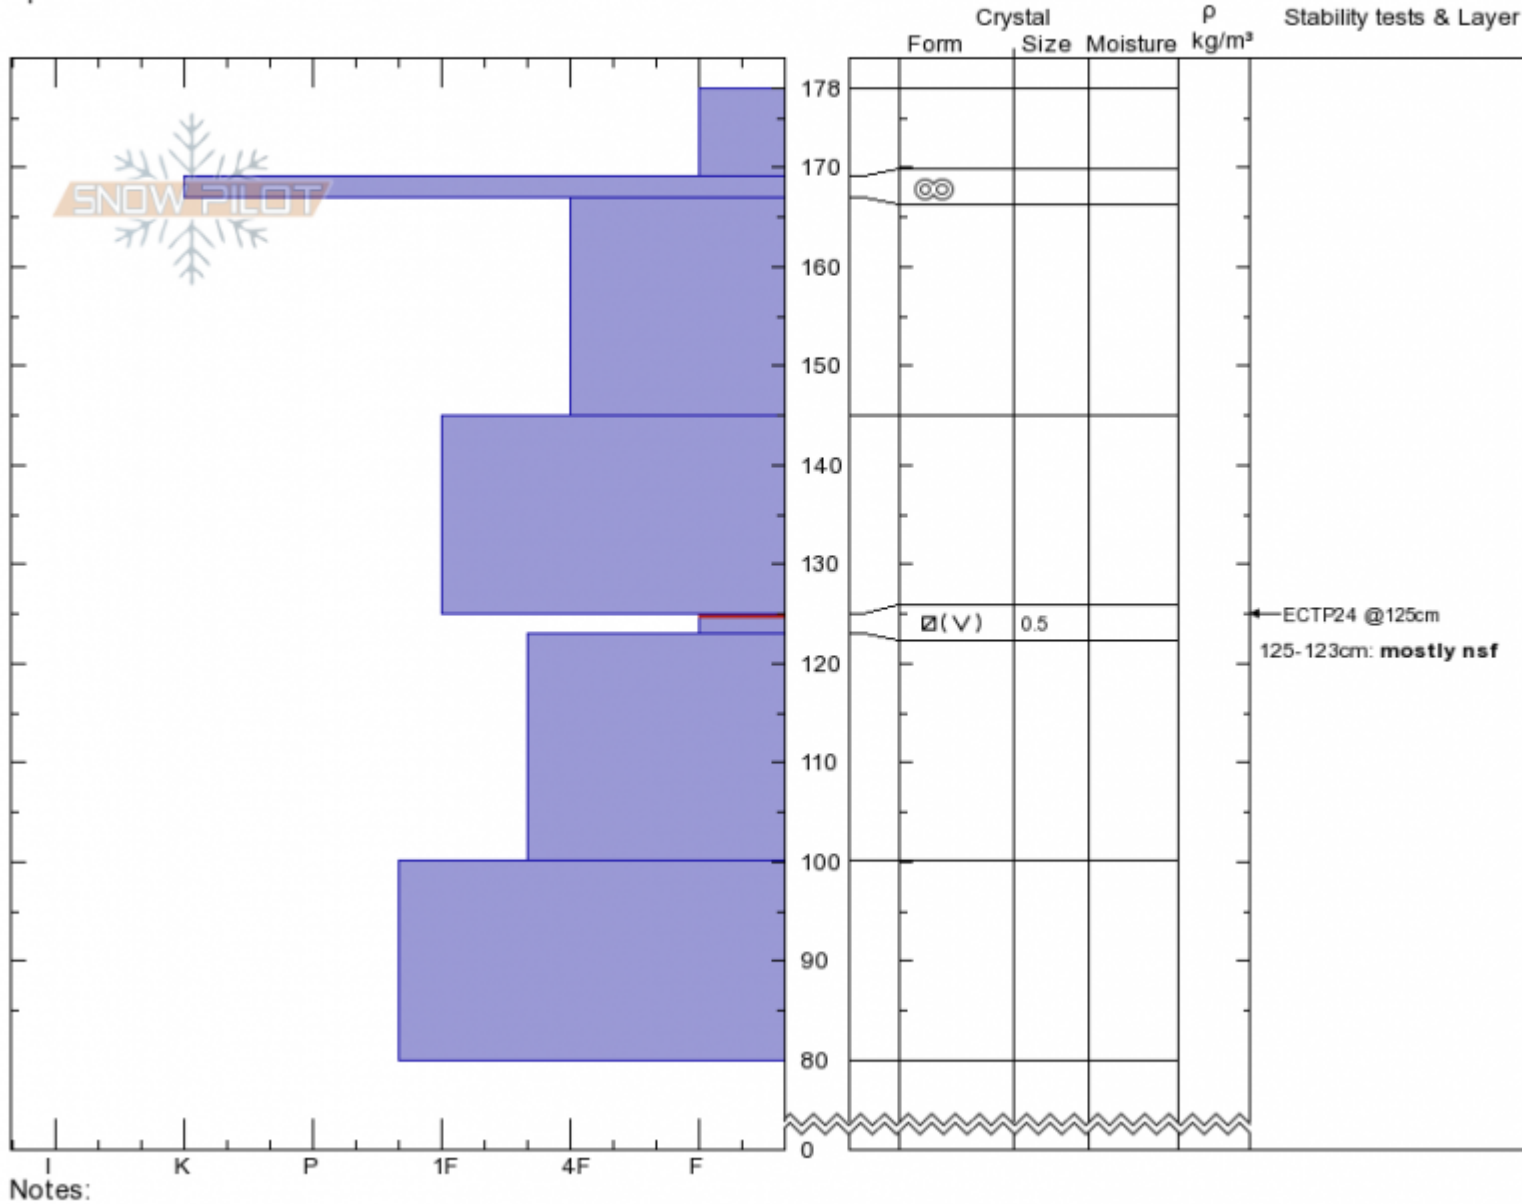

Marge  
 Lionhead Range  
 MT  
 Elevation: 8918 ft  
 Aspect: 75°  
 Specifics:

Doug Chabot-Admin  
 03/27/2020 - 12:30pm  
 Co-ord: 44.71511N, -111.31721W  
 Slope Angle: 28°  
 Wind Loading: previous

Stability: Fair  
 Air Temperature: 2°C  
 Sky Cover: SCT  
 Precipitation: NO  
 Wind:

HS:178 Layer Notes:  
 125-123cm: mostly nsf  
 125-123cm: Problematic layer

Notes:  
 Advisory Region  
 Lionhead Range  
 Longitude  
 -111.32W  
 Latitude  
 44.71N  
 Lionhead Range, 2020-03-28