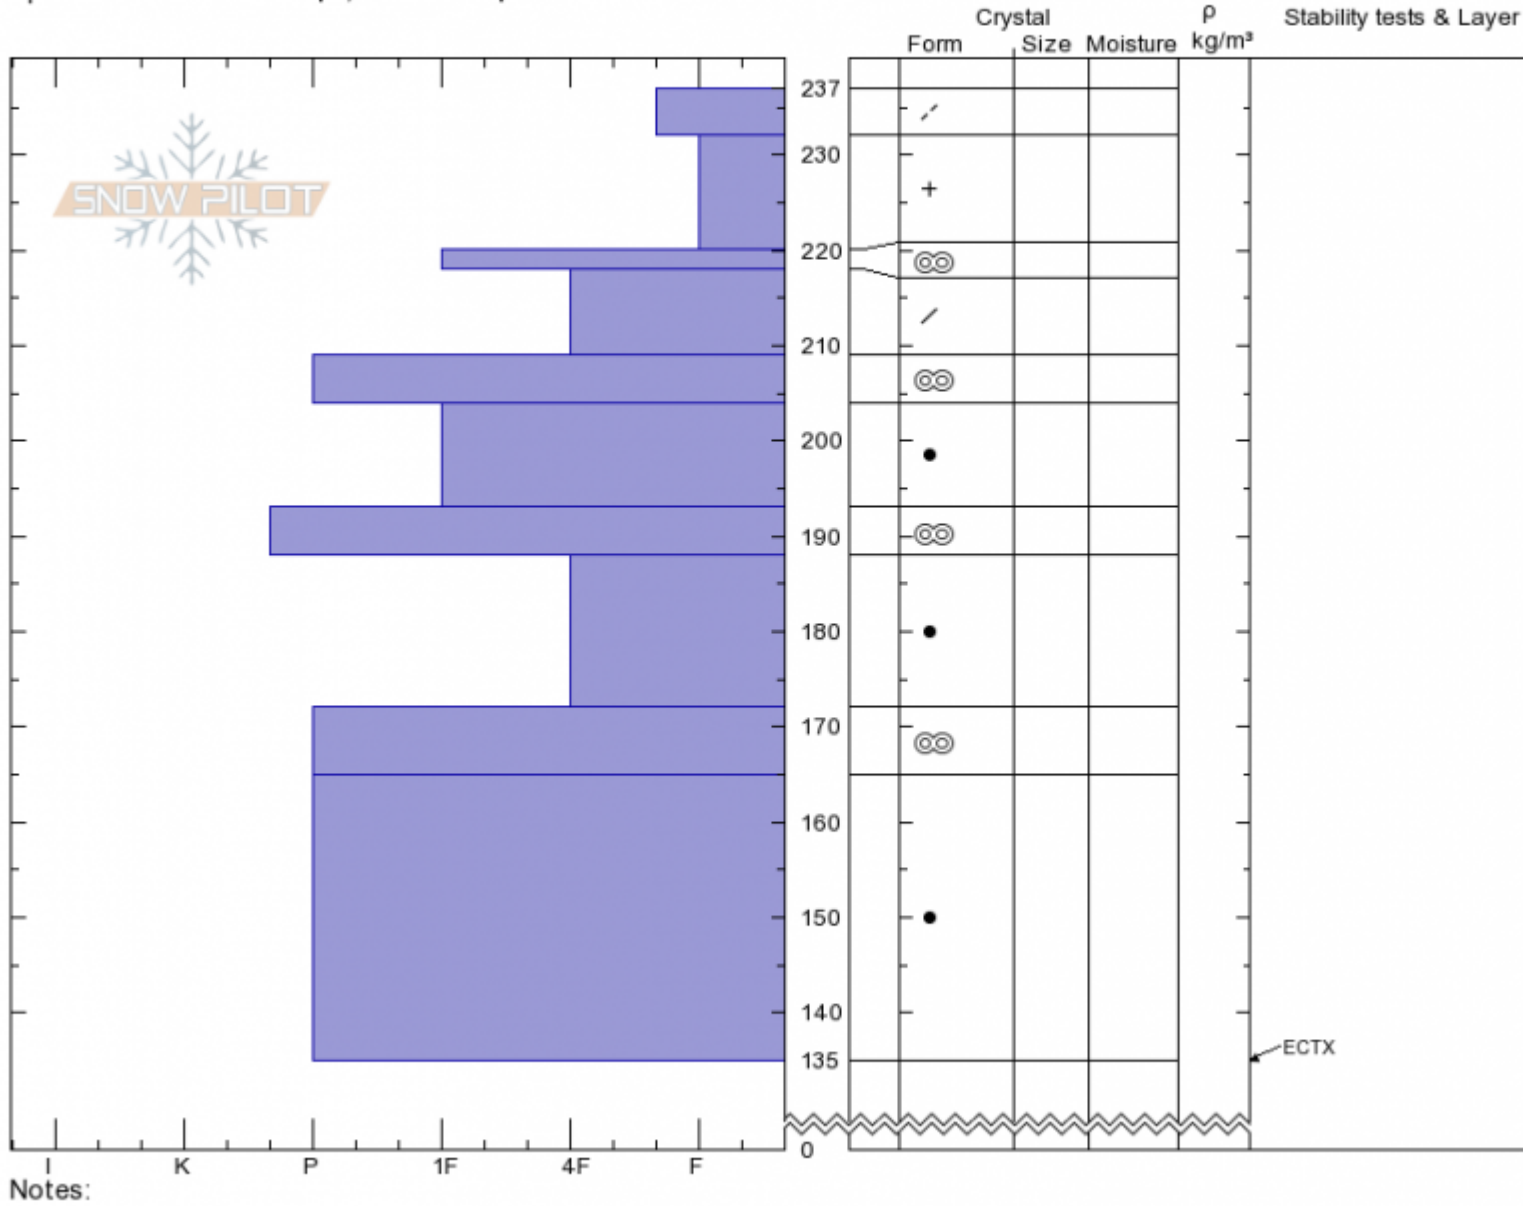

**Beehive Low**  
**Madison Range-N**  
**MT**  
 Elevation: **8681 ft**  
 Aspect: **250°**  
 Specifics: **Ski tracks on slope; We skied slope**

**Doug Chabot-Admin**  
**04/03/2020 - 10:10am**  
 Co-ord: **45.32324N, -111.38493W**  
 Slope Angle: **22°**  
 Wind Loading:

Stability: **Very Good**    HS:**237**    Layer Notes:  
 Air Temperature: **-9°C**  
 Sky Cover: **CLR**  
 Precipitation: **NO**  
 Wind:

Notes:  
 Advisory Region  
 Northern Madison  
 Longitude  
 -111.39W  
 Latitude  
 45.34N  
 Northern Madison, 2020-04-03