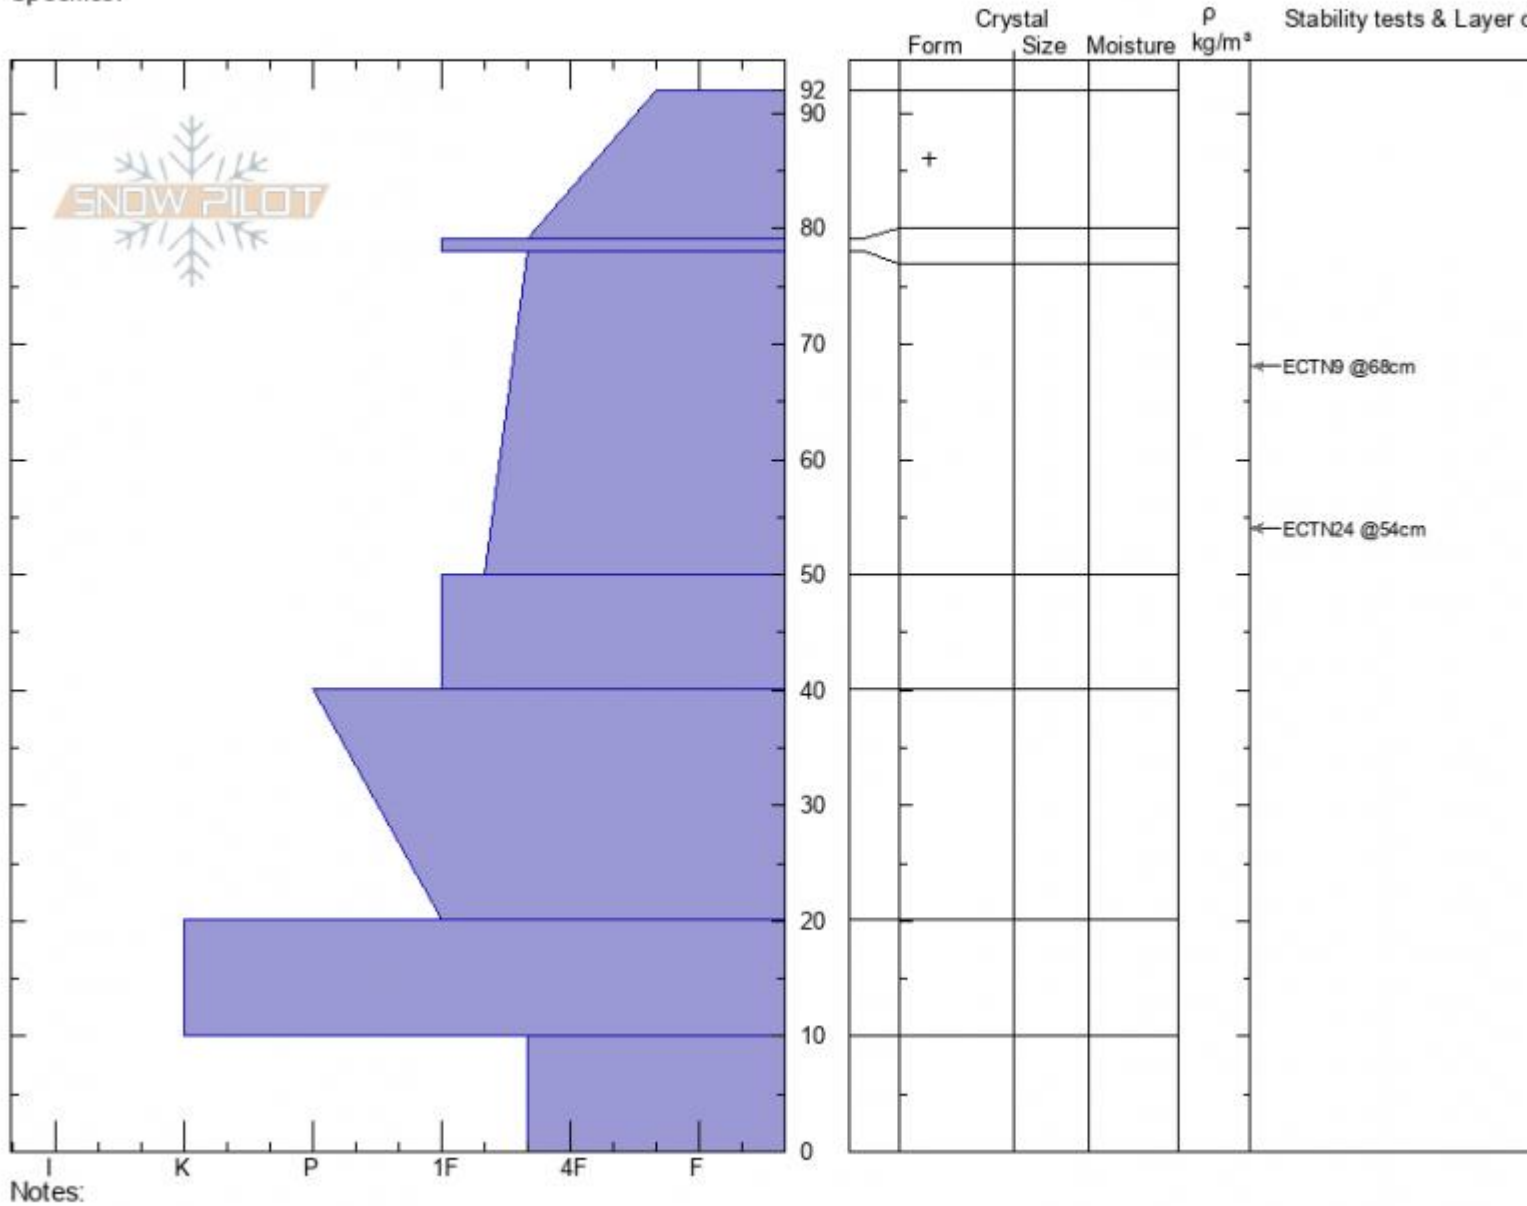

SE Mt. Henderson
 Beartooths
 MT
 Elevation: 8975 ft
 Aspect: 64°
 Specifics:

Beau Fredlund
 10/20/2020 - 10:00am
 Co-ord: 45.04422N, -109.91757E
 Slope Angle: 28°
 Wind Loading:

Stability:
 Air Temperature:
 Sky Cover:
 Precipitation: **NO**
 Wind:

HS: 92 Layer Notes:
 78-50cm: **Problematic layer**

Advisory Region
 Cooke City
 Longitude
 -109.95W
 Latitude
 45.06N
 Cooke City, 2020-11-07