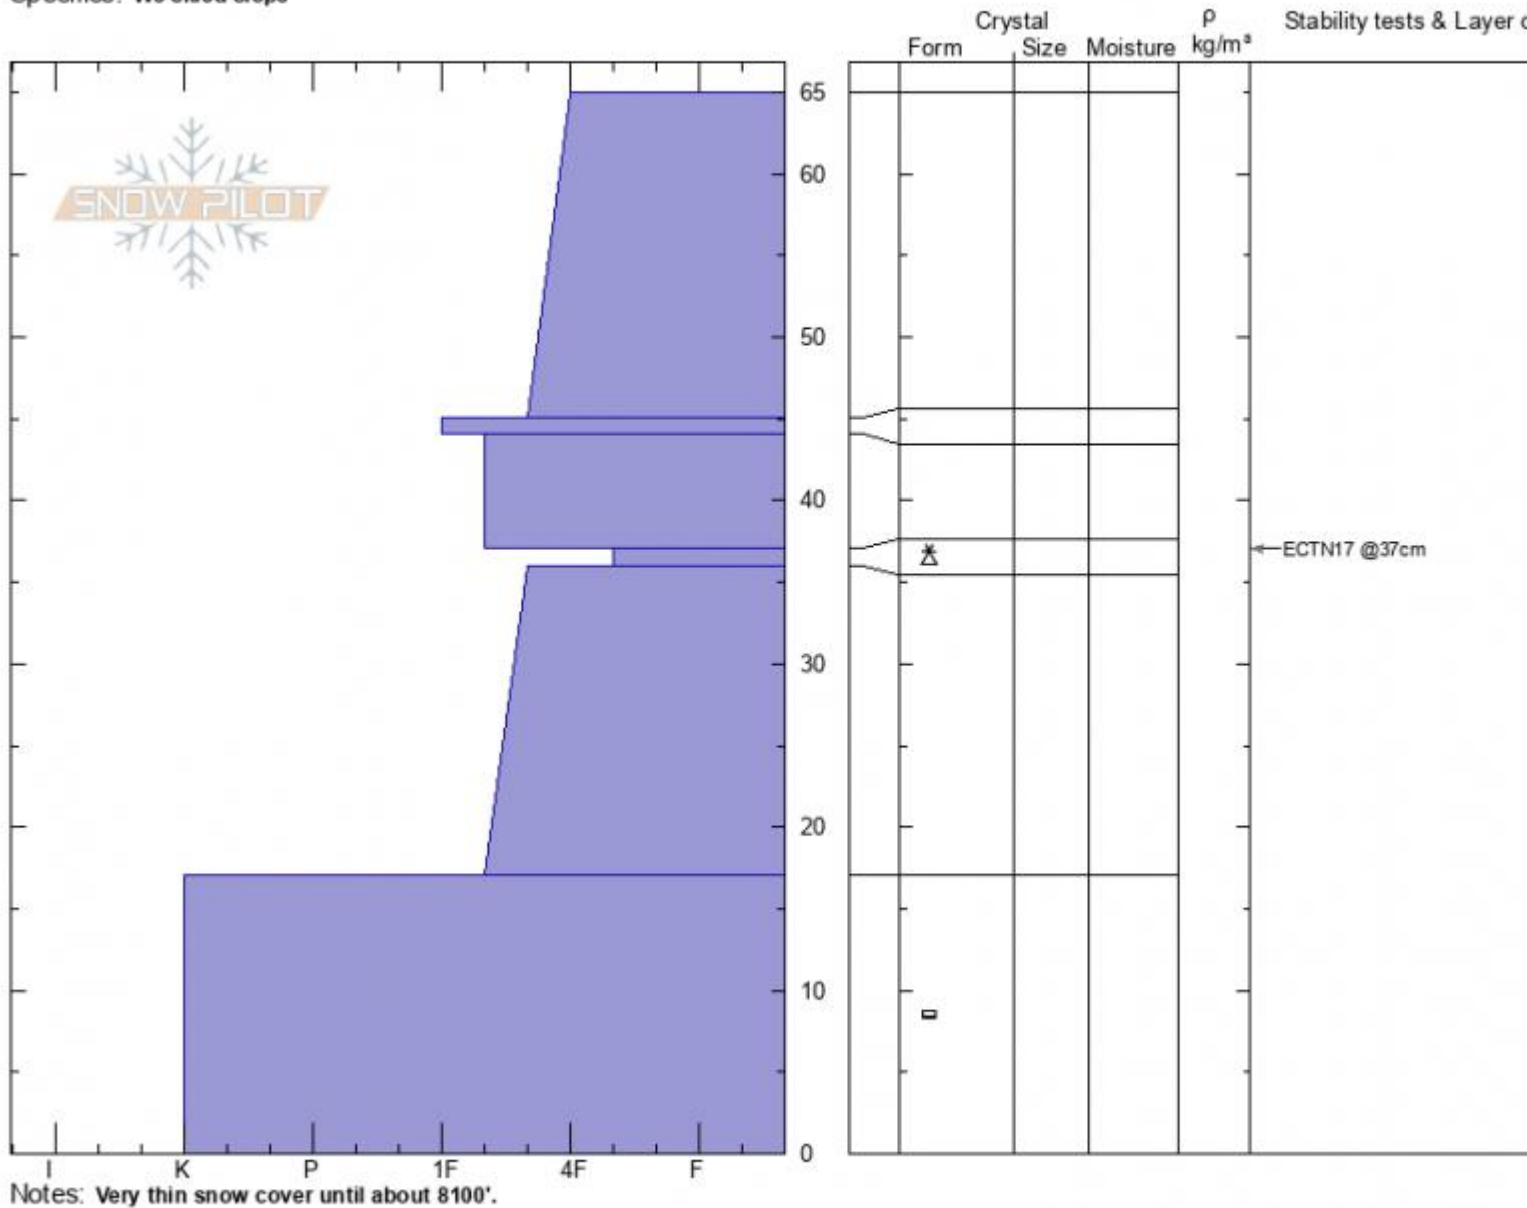

lower N Barronette
Beartooths
MT
 Elevation: **8495 ft**
 Aspect: **115°**
 Specifics: **We skied slope**

Beau Fredlund
10/27/2020 - 2:30pm
 Co-ord: **45.00883N, -110.05833E**
 Slope Angle: **27°**
 Wind Loading:

Stability:
 Air Temperature: **-1°C**
 Sky Cover: **CLR**
 Precipitation: **NO**
 Wind: **Calm**

HS: **65** Layer Notes:
 37-36cm: **Problematic layer**

Advisory Region
 Cooke City
 Longitude
 -109.94W
 Latitude
 45.02N
 Cooke City, 2020-11-07