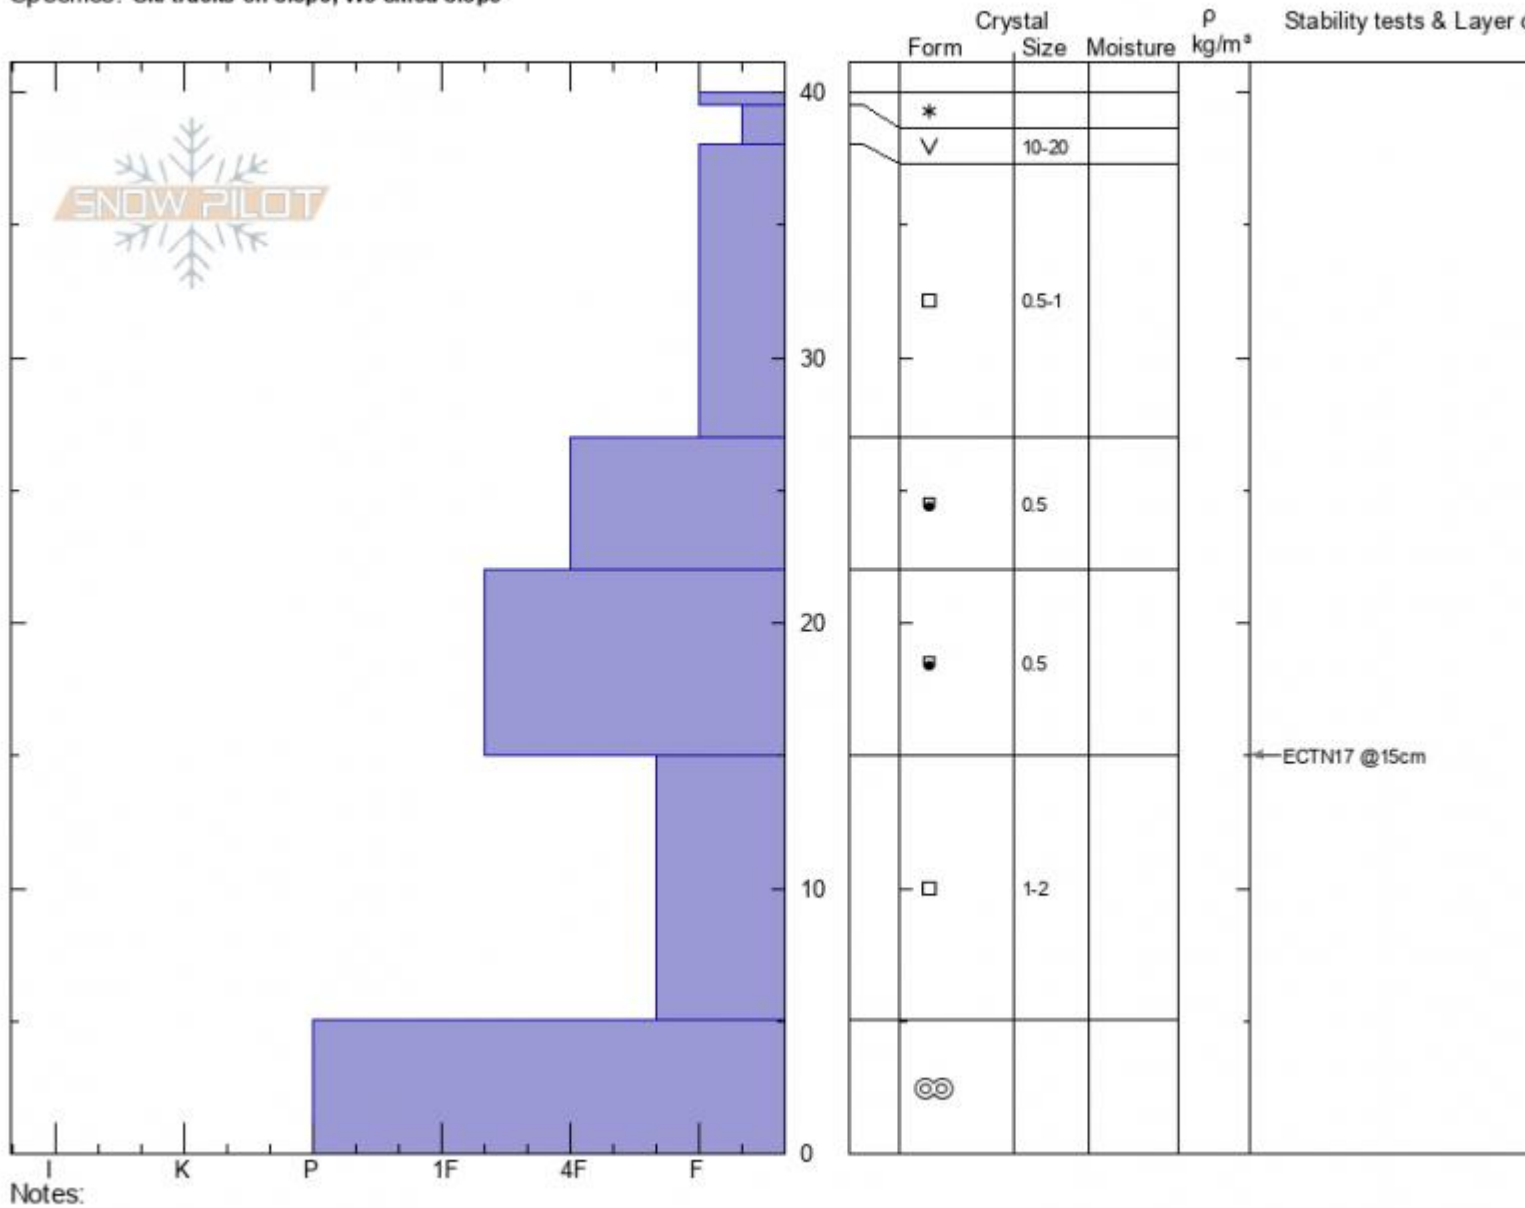

Lionhead Ridge
Lionhead Range
MT
 Elevation: **8662 ft**
 Aspect: **50°**
 Specifics: **Ski tracks on slope; We skied slope**

Alex Marienthal
11/24/2020 - 11:45am
 Co-ord: **44.70741N, -111.30584W**
 Slope Angle: **24°**
 Wind Loading: **previous**

Stability: **Good** HS: **40**
 Air Temperature: **-7.5°C** PF: **35**
 Sky Cover: **OVC** PS: **20**
 Precipitation: **S-1**
 Wind: **SW Light Breeze**

Layer Notes:

Advisory Region
 Lionhead Range
 Longitude
 -111.32W
 Latitude
 44.71N
 Lionhead Range, 2020-11-24