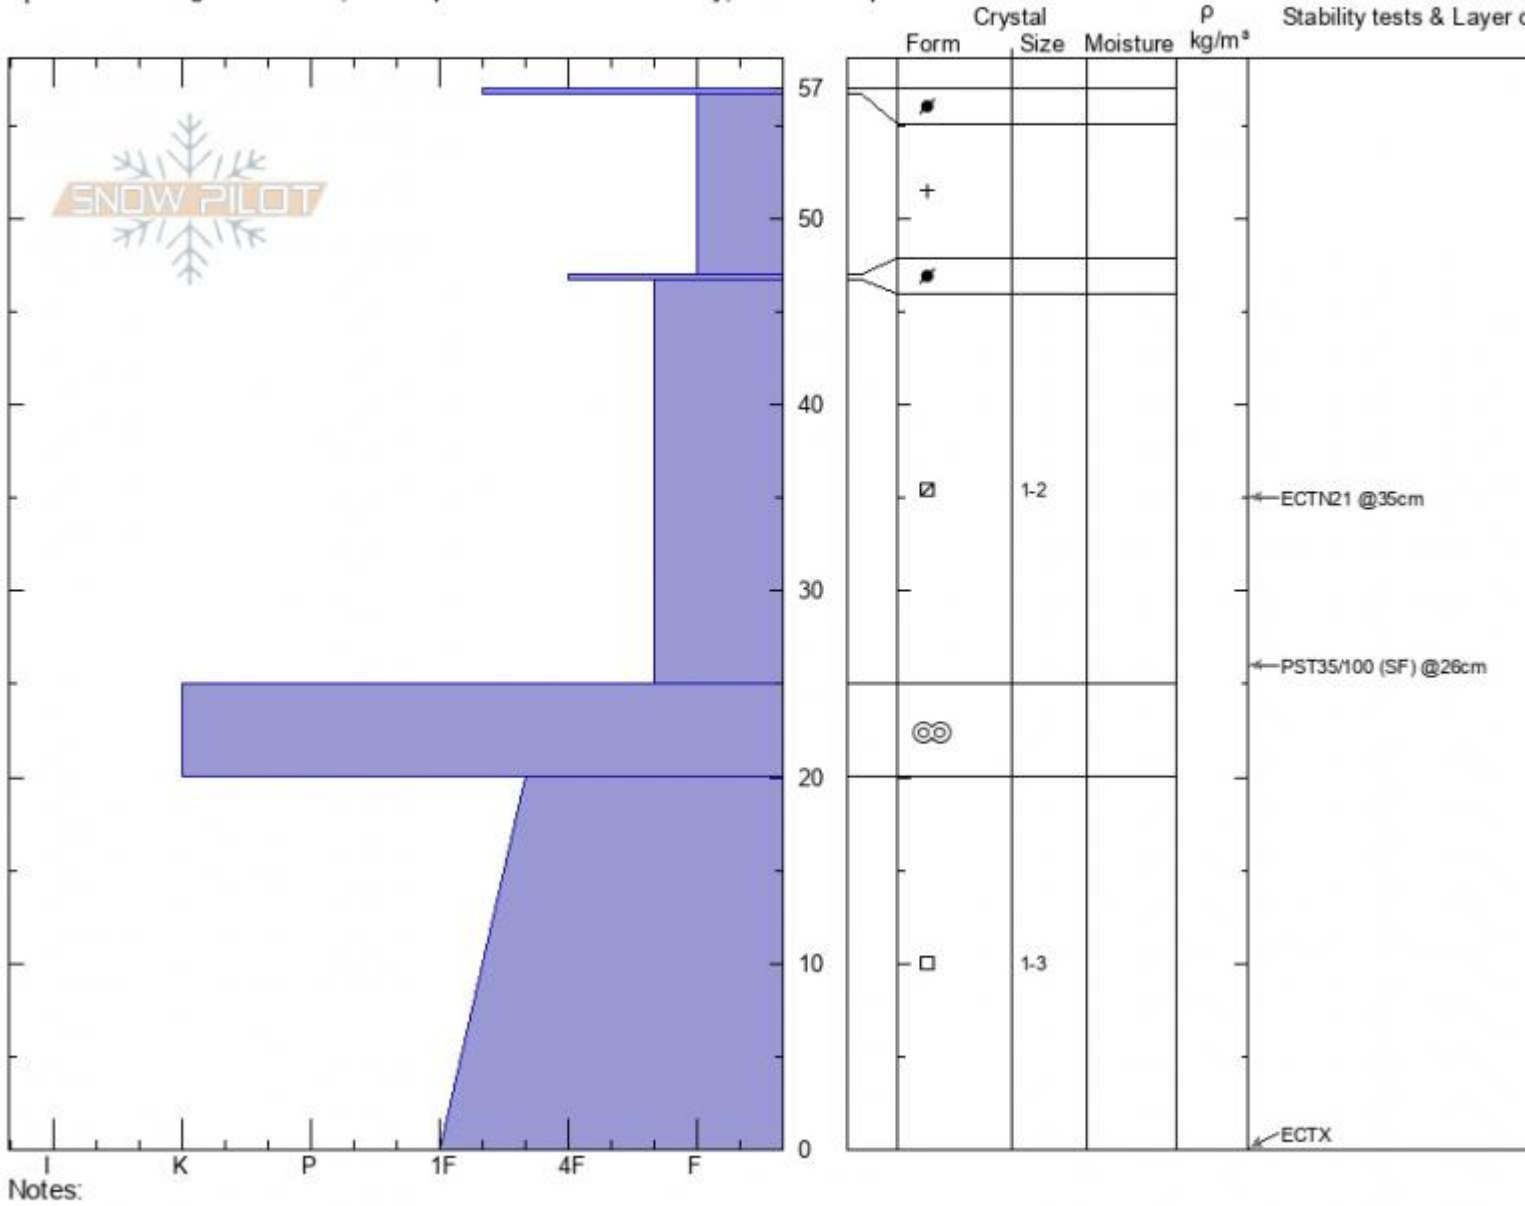

Lift 9 Moonshine/Phazr
 Bridger Range
 MT
 Elevation: 7851 ft
 Aspect: 80°
 Specifics: Pit dug in a Ski Area; Pit is representative of backcountry; We skied slope

Alex Marienthal
 11/29/2020 - 11:05am
 Co-ord: 45.80220N, -110.92772W
 Slope Angle: 22°
 Wind Loading: previous

Stability: **Good**
 Air Temperature:
 Sky Cover: **CLR**
 Precipitation: **NO**
 Wind: **Calm**

HS: 57
 Layer Notes:
 46.7-25cm: Problematic layer

Advisory Region
 Bridger Range
 Longitude
 -110.92W
 Latitude
 45.82N
 Bridger Range, 2020-11-29