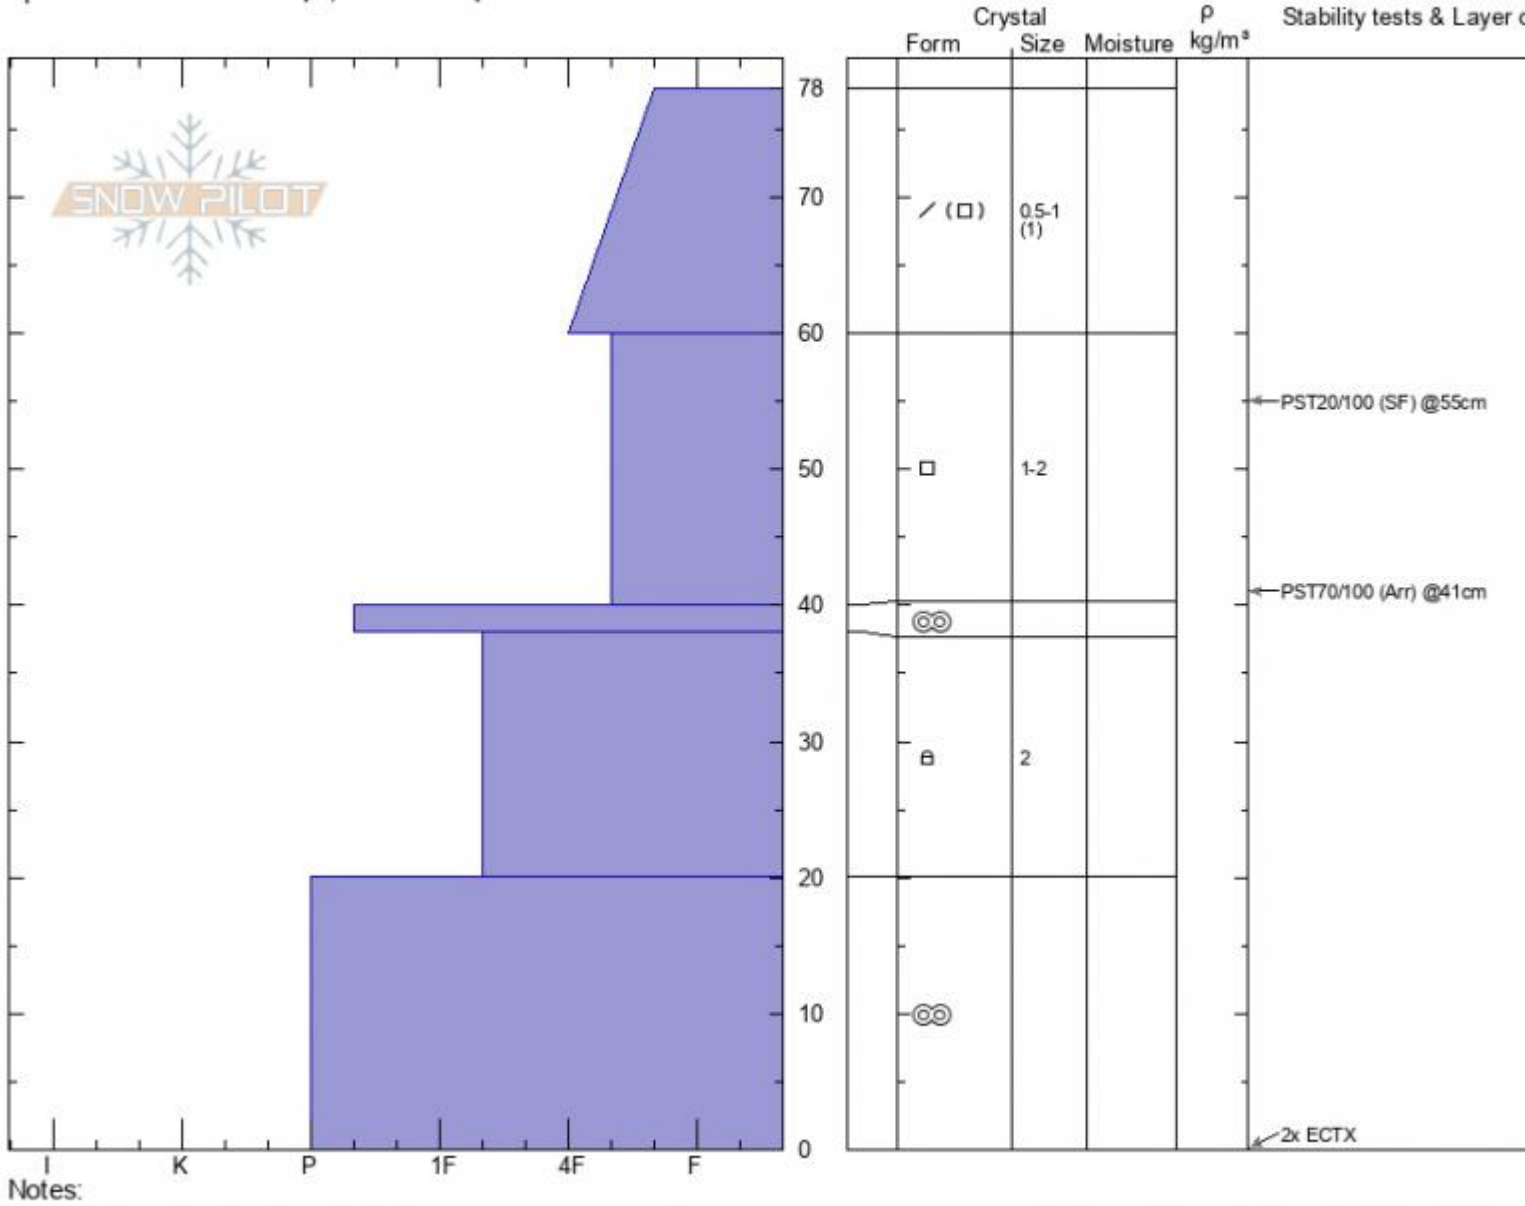

Ramp Low  
 Bridger Range  
 MT  
 Elevation: 7950 ft  
 Aspect: 50°  
 Specifics: Ski tracks on slope; We skied slope

Alex Marienthal  
 12/08/2020 - 9:15am  
 Co-ord: 45.82924N, -110.93004W  
 Slope Angle: 21°  
 Wind Loading: no

Stability: **Good**  
 Air Temperature:  
 Sky Cover: **BKN**  
 Precipitation: **NO**  
 Wind: **Calm**

HS: 78  
 PF: 65  
 PS: 25  
 Layer Notes:  
 60-40cm: Problematic layer

Advisory Region  
 Bridger Range  
 Longitude  
 -110.93W  
 Latitude  
 45.83N  
 Bridger Range, 2020-12-08