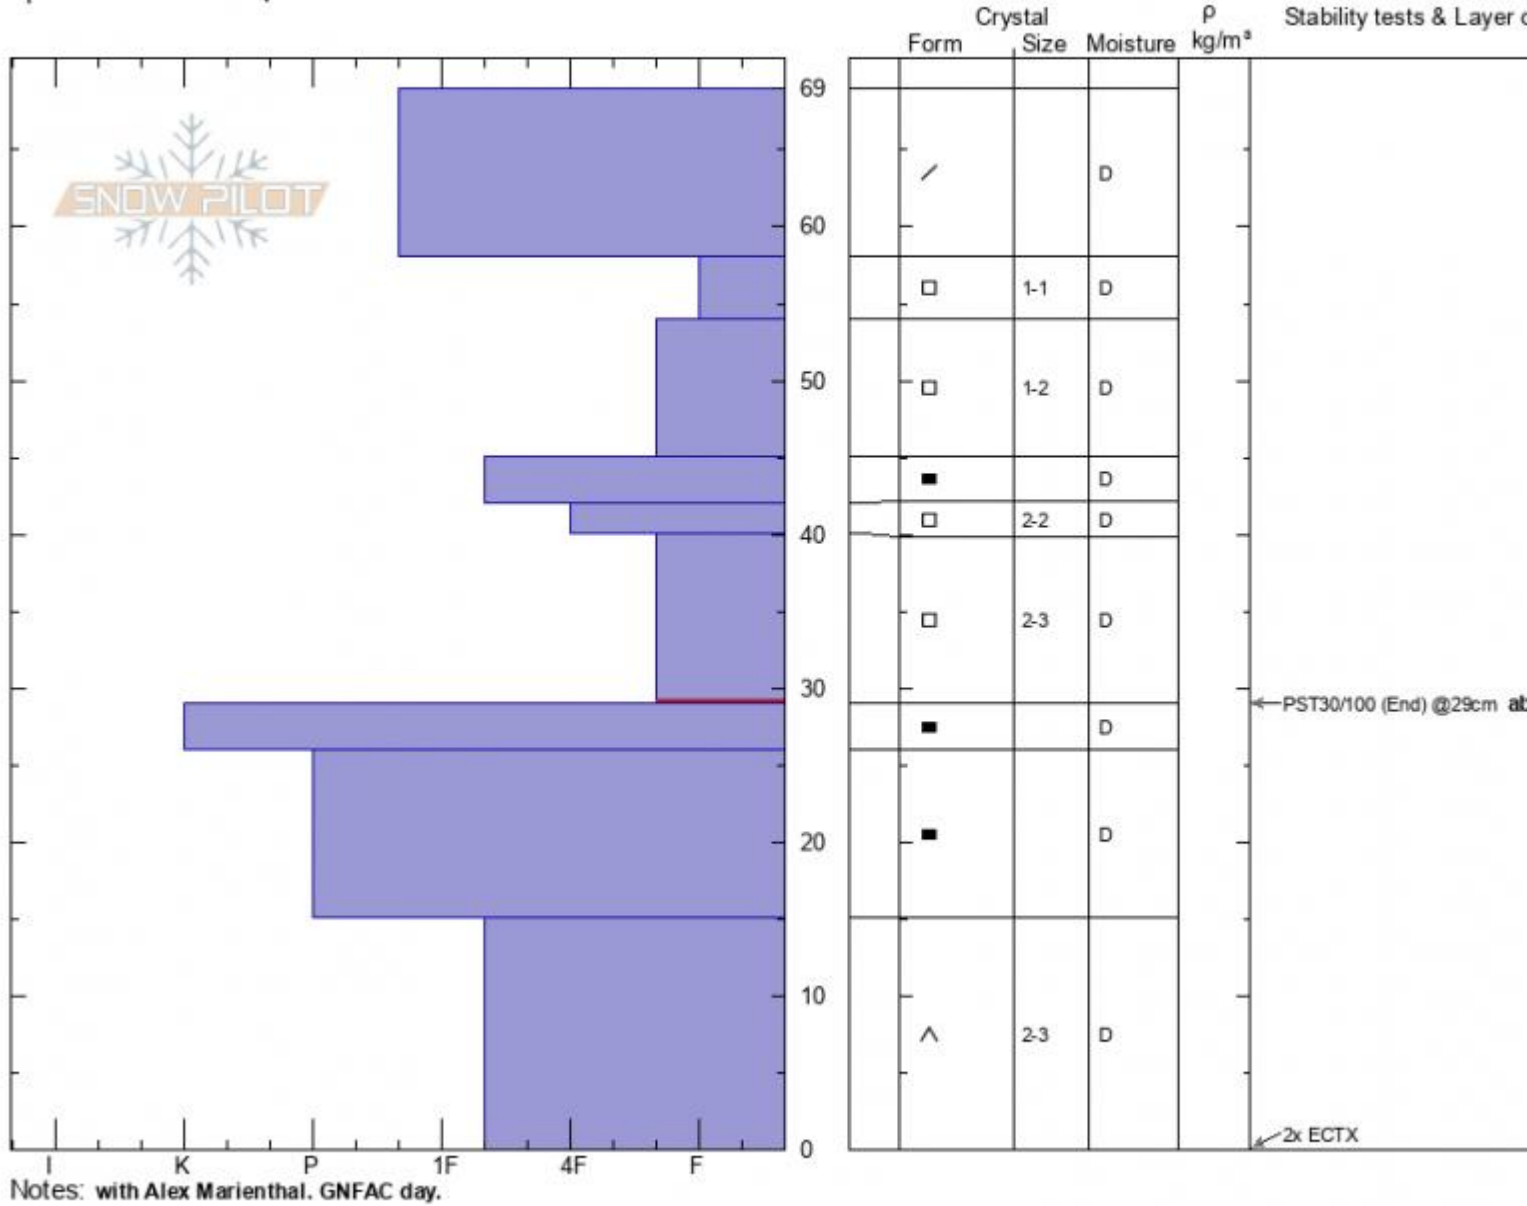

Top of Schlasman
Bridger Range
MT
 Elevation: **8700 ft**
 Aspect: **NE**
 Specifics: **We skied slope**

Zach Keskinen
12/09/2020 - 9:30am
 Co-ord: **45.80708N, -110.93068W**
 Slope Angle: **15°**
 Wind Loading: **previous**

Stability:
 Air Temperature:
 Sky Cover: **SCT**
 Precipitation: **NO**
 Wind: **S Light Breeze**

HS: **69** Layer Notes:
 PF: **40** 40-29cm: **Problematic layer**

Advisory Region
 Bridger Range
 Longitude
 -110.93W
 Latitude
 45.80N
 Bridger Range, 2020-12-09