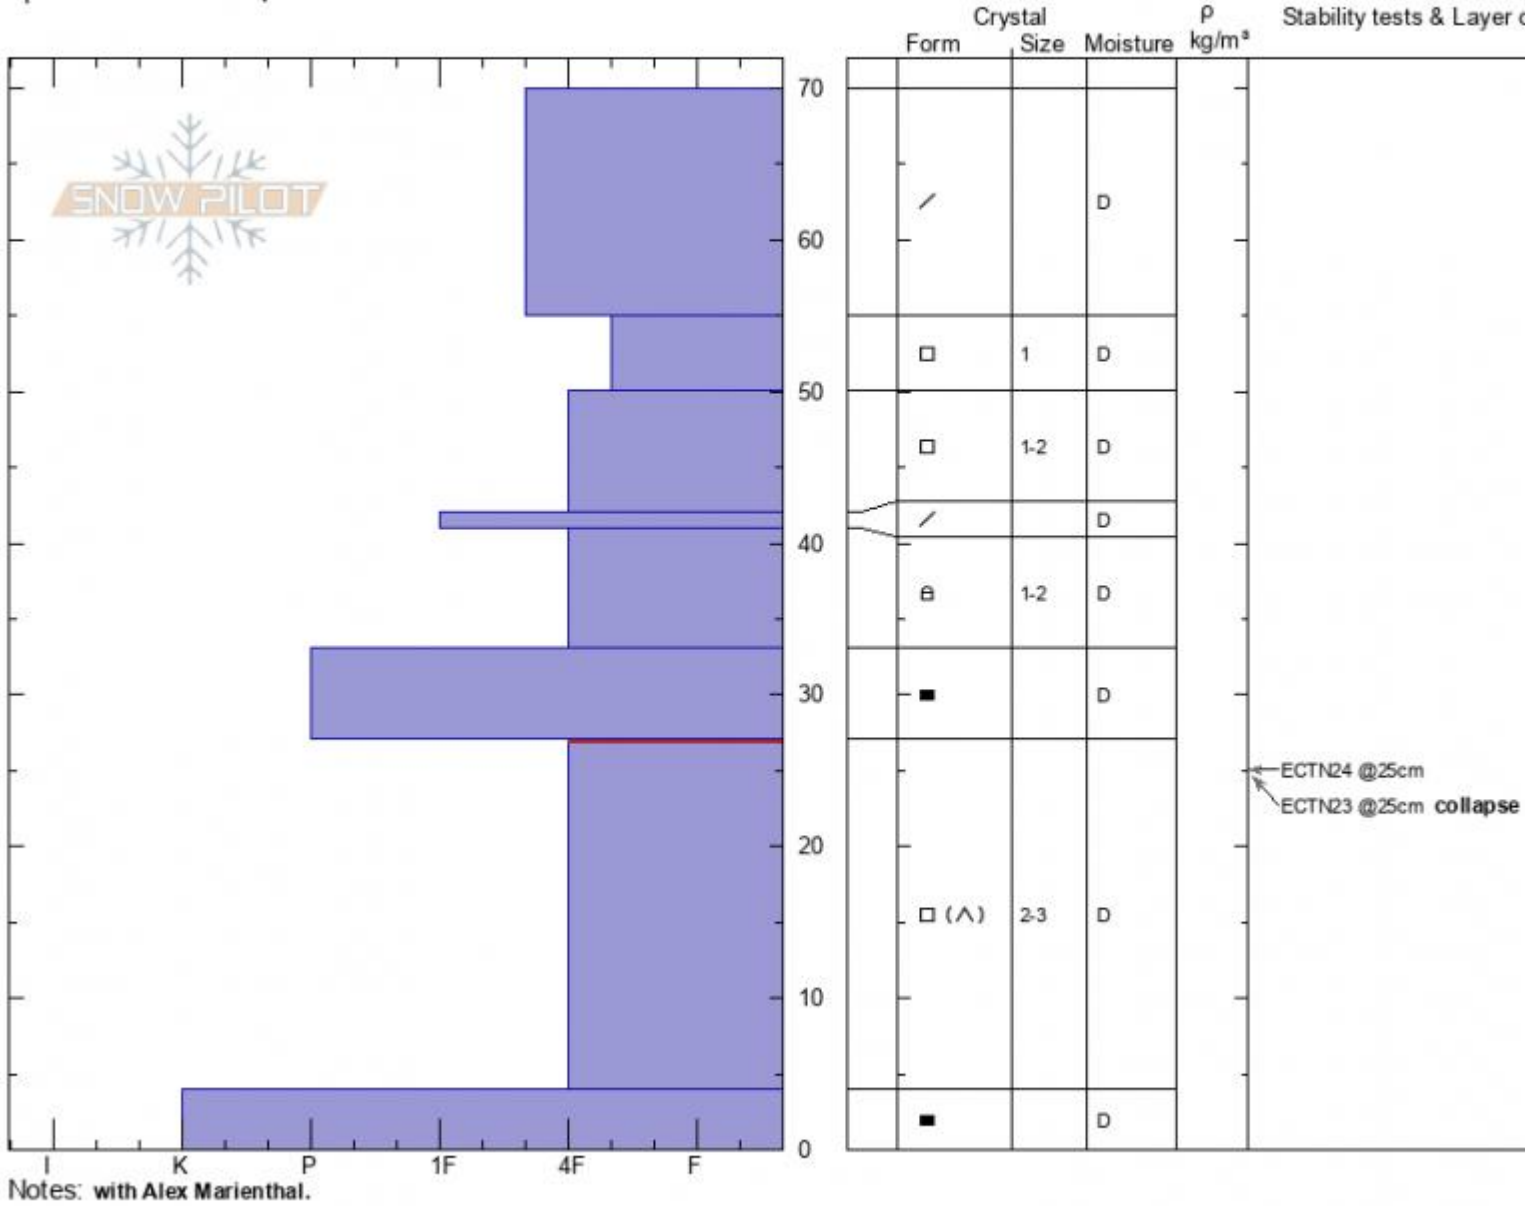

**Saddle Peak**  
**Bridger Range**  
**MT**  
 Elevation: **8900 ft**  
 Aspect: **NE**  
 Specifics: **We skied slope**

**Zach Keskinen**  
**12/09/2020 - 11:00am**  
 Co-ord: **45.79338N, -110.93477W**  
 Slope Angle: **27°**  
 Wind Loading:

Stability:  
 Air Temperature:  
 Sky Cover: **SCT**  
 Precipitation: **NO**  
 Wind: **Calm**

HS: **70**    Layer Notes:  
 27-4cm: **Problematic layer**

Advisory Region  
 Bridger Range  
 Longitude  
 -110.94W  
 Latitude  
 45.79N  
 Bridger Range, 2020-12-09