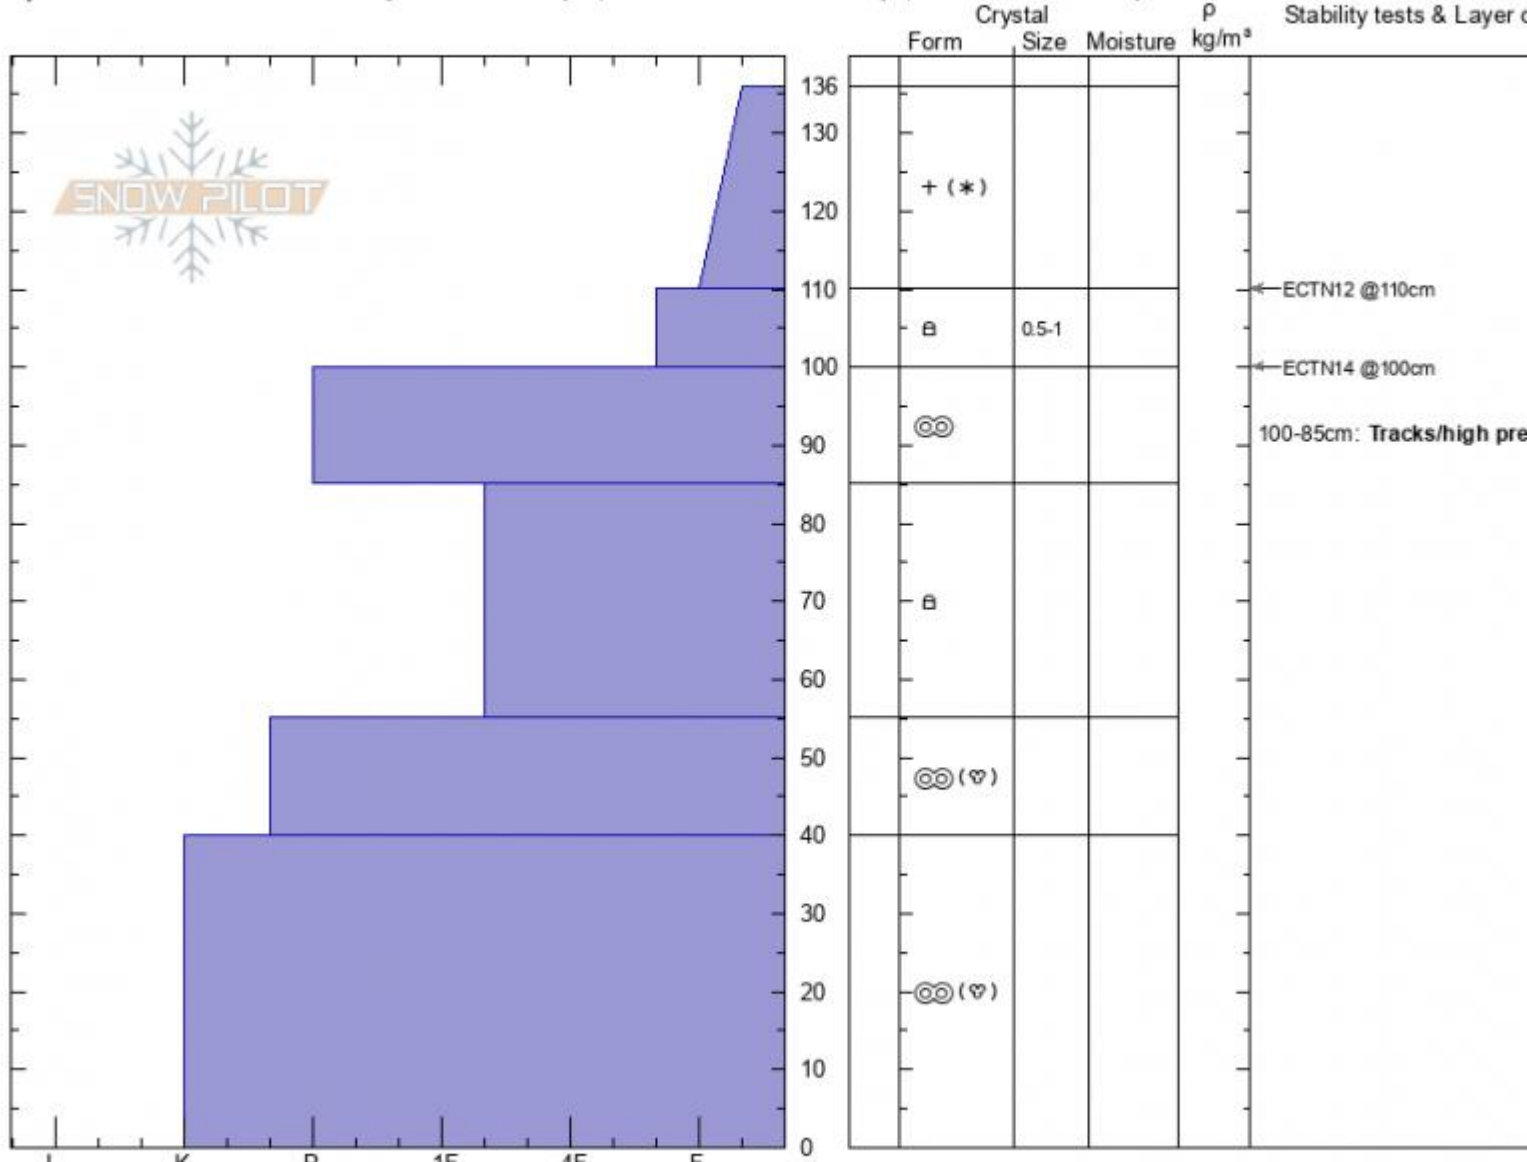

Lulu Pass
Cooke City
MT
 Elevation: **9911 ft**
 Aspect: **194°**

Alex Marienthal
12/18/2020 - 2:00pm
 Co-ord: **45.07185N, -109.95613W**
 Slope Angle: **28°**
 Wind Loading: **no**

Stability: **Good**
 Air Temperature:
 Sky Cover: **OVC**
 Precipitation: **S-1**
 Wind: **Calm**

HS: **136** Layer Notes:
 136-110cm: **Problematic layer**
 100-85cm: **Tracks/high pressure**

Specifics: Recent avalanche activity on different slopes; Snowmobile tracks on slope; We snowmobiled slope

Notes: Natural and snowmachine triggered D1 slabs on wind-loaded slopes yesterday (12/17).

Advisory Region
 Cooke City
 Longitude
 -109.96W
 Latitude
 45.07N
 Cooke City, 2020-12-19