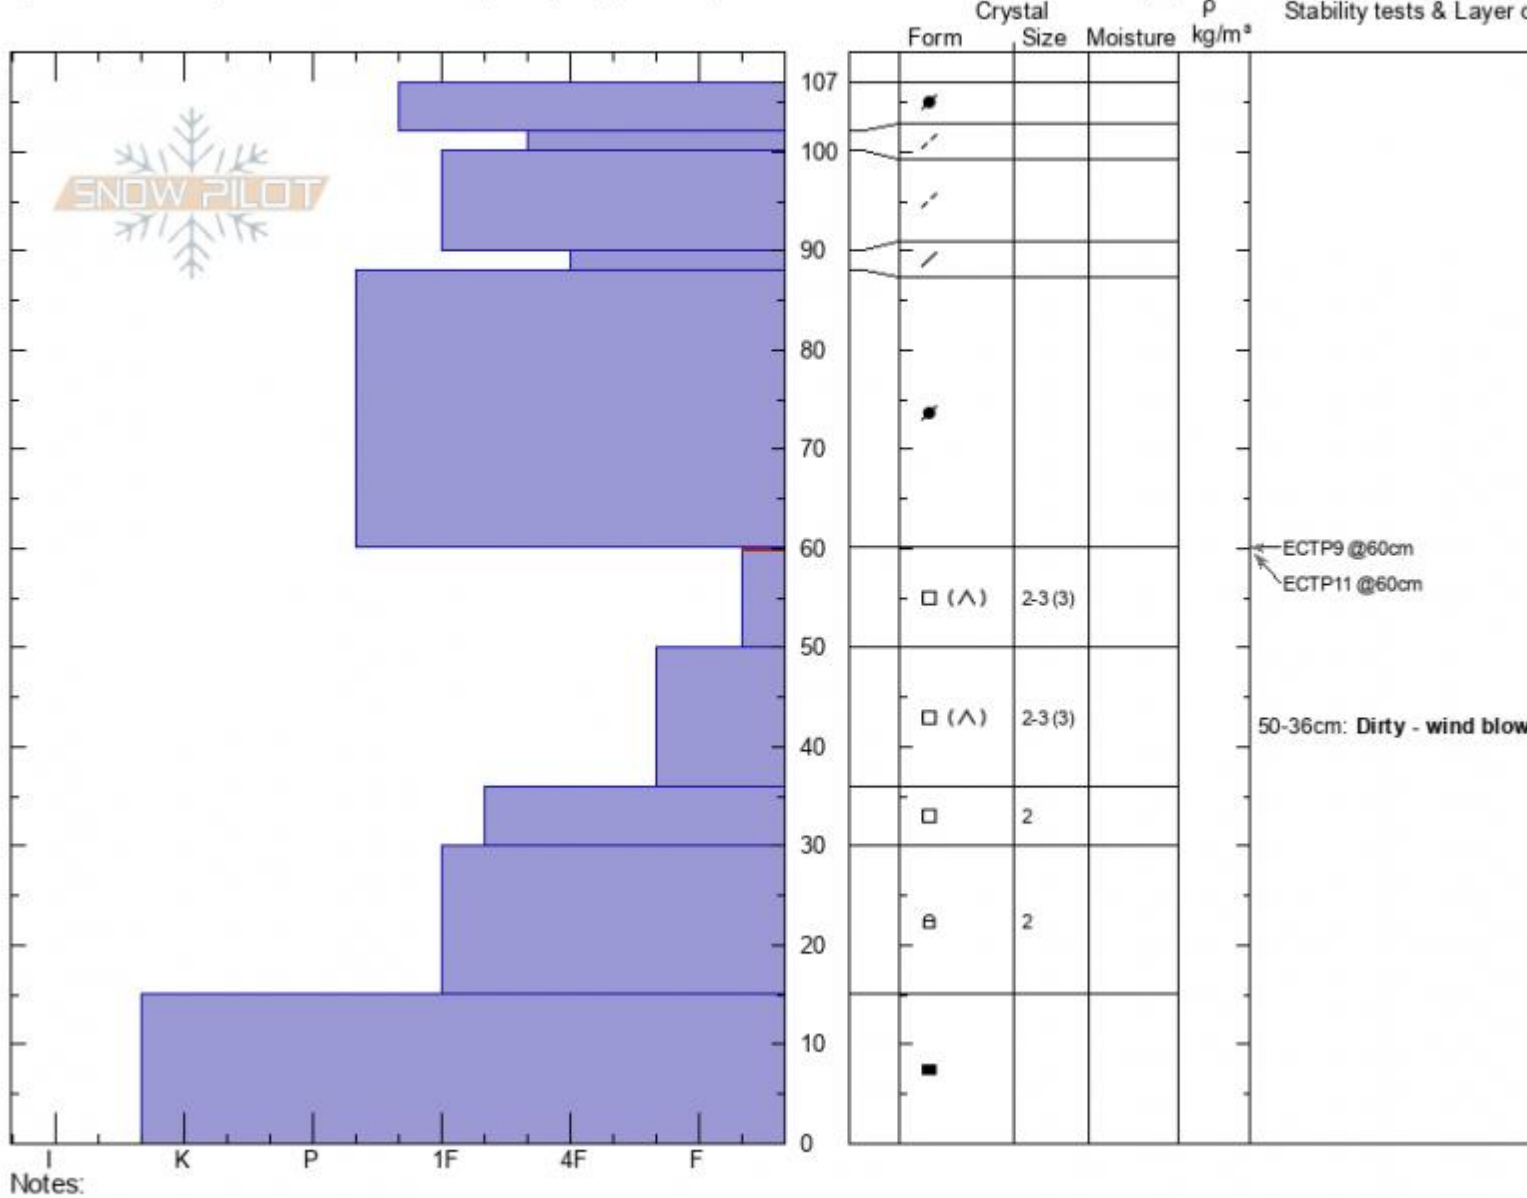

Sunlight Basin
 Madison Range-S
 MT

Elevation: 9426 ft
 Aspect: 110°

Dave Zinn
 12/21/2020 - 1:00pm
 Co-ord: 44.97491N, -111.31356W
 Slope Angle: 23°
 Wind Loading: previous

Stability: **Poor**
 Air Temperature: -7°C
 Sky Cover: **BKN**
 Precipitation: **NO**
 Wind: **SW Strong**

HS: 107
 PF: 45
 Layer Notes:
 60-50cm: Problematic layer
 50-36cm: Dirty - wind blown dust

Specifics: Pit is adjacent to avalanche: other; Collapsing, localized; Recent avalanche activity on similar slopes; Recent avalanche activity on different slopes; Stability tests & Layer characteristics

Advisory Region
 Southern Madison
 Longitude
 -111.31W
 Latitude
 44.97N
 Southern Madison, 2020-12-21