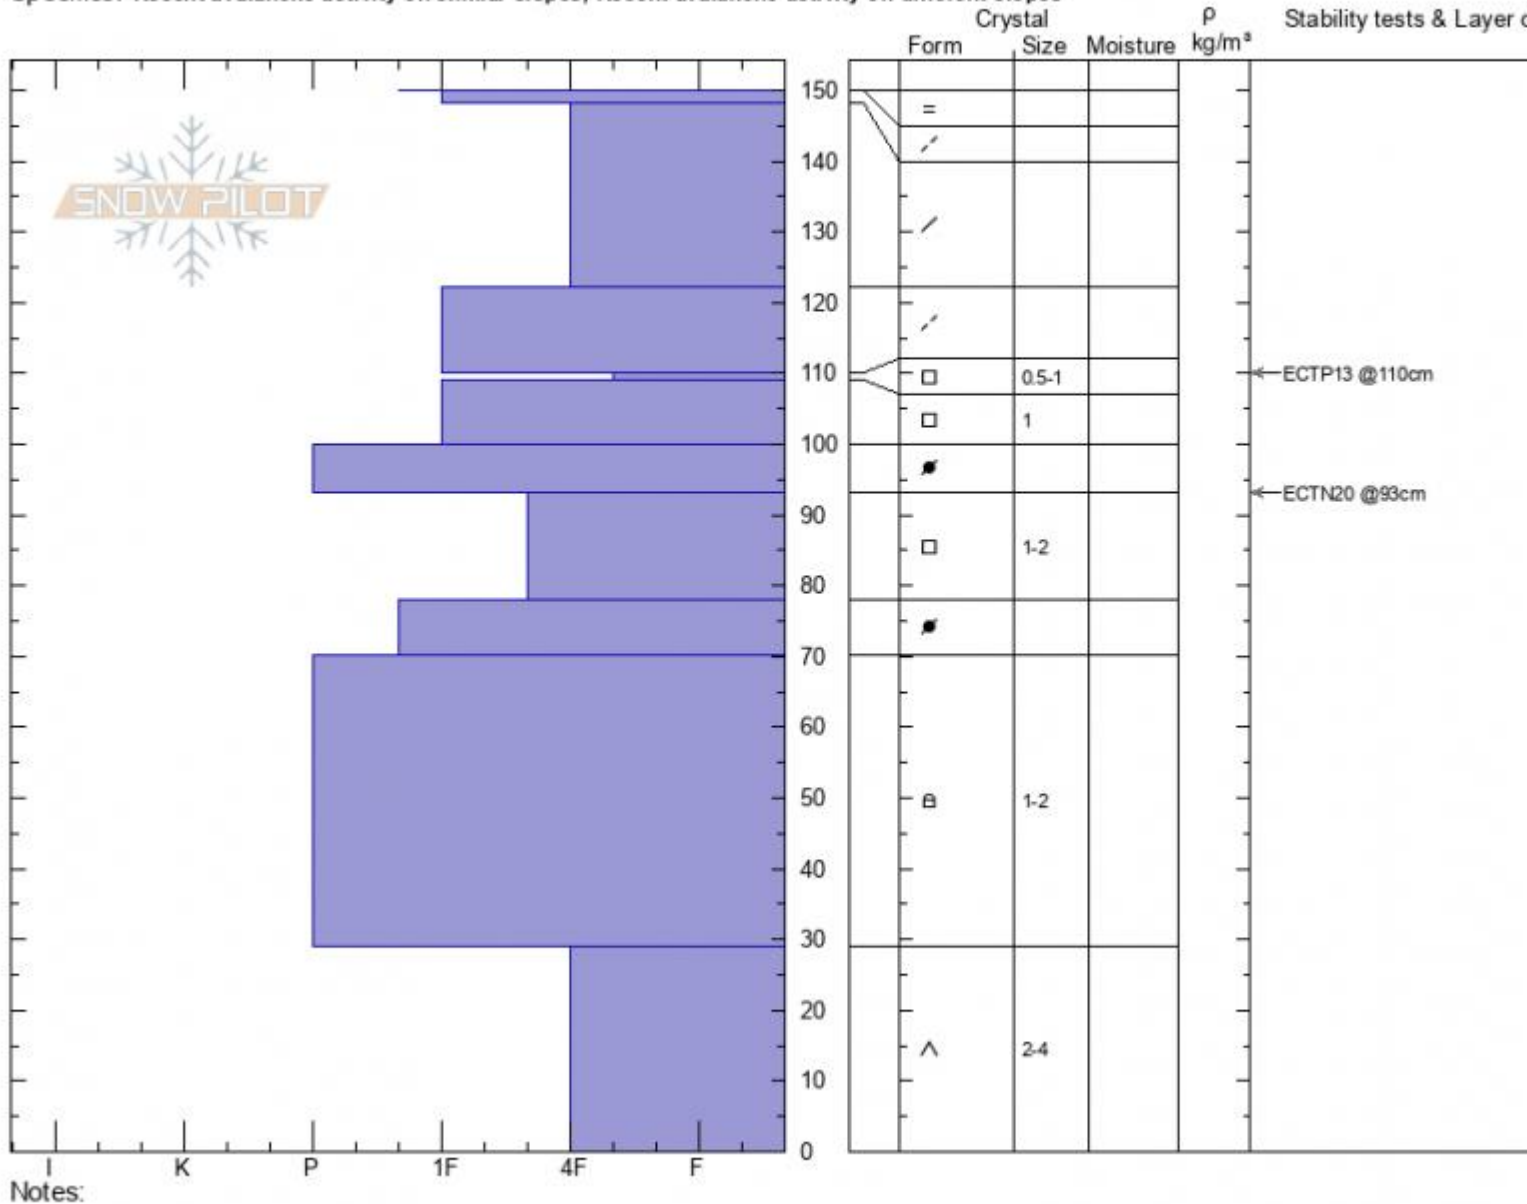

Taylor Fork/Sunlight  
 Madison Range-S  
 MT  
 Elevation: 9404 ft  
 Aspect: 90°

Alex Marienthal  
 12/21/2020 - 11:30am  
 Co-ord: 44.96688N, -111.30989W  
 Slope Angle: 30°  
 Wind Loading: **yes**

Stability: **Poor**  
 Air Temperature:  
 Sky Cover:  
 Precipitation: **S-1**  
 Wind: **SW Moderate**

HS: 150 Layer Notes:  
 110-109cm: Problematic layer

Specifics: Recent avalanche activity on similar slopes; Recent avalanche activity on different slopes

Advisory Region  
 Southern Madison  
 Longitude  
 -111.27W  
 Latitude  
 45.06N  
 Southern Madison, 2020-12-21