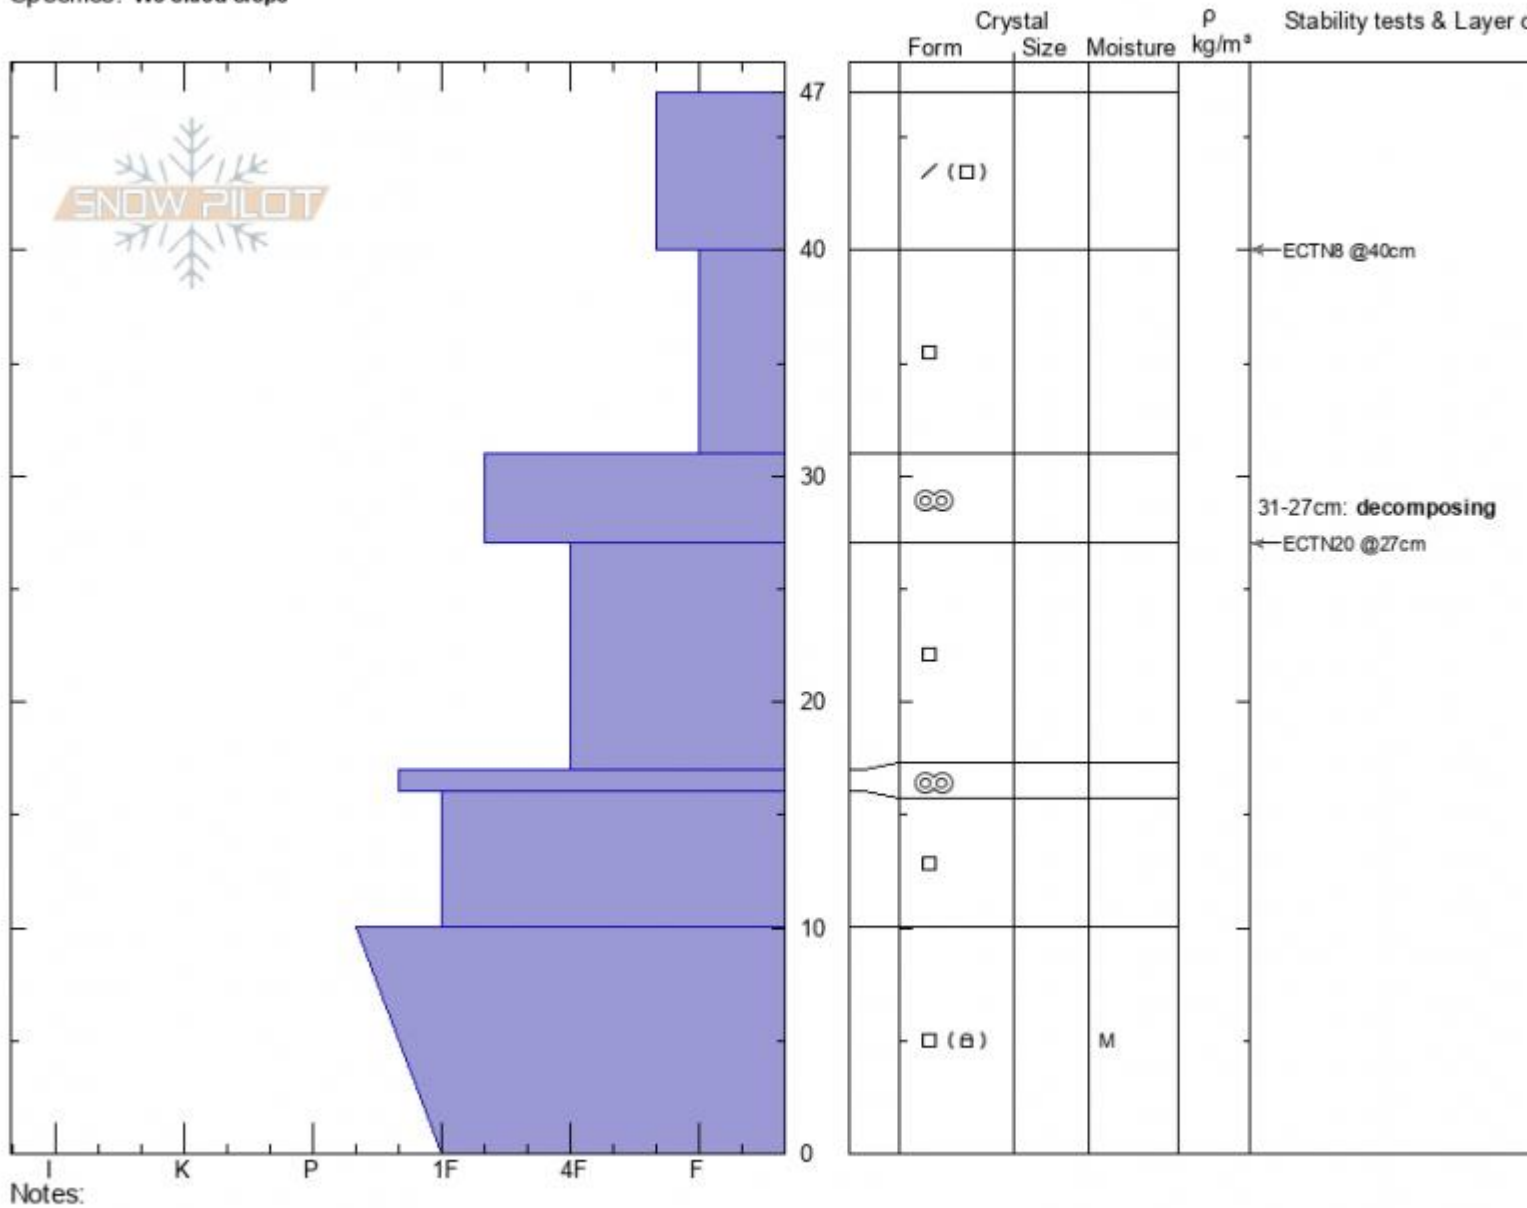

Blackmore East Ridge
Gallatin Range-N
MT
 Elevation: **9979 ft**
 Aspect: **90°**
 Specifics: **We skied slope**

Gabrielle Antonioli
12/21/2020 - 2:00pm
 Co-ord: **45.44516N, -111.00211W**
 Slope Angle: **15°**
 Wind Loading: **previous**

Stability: **Fair**
 Air Temperature:
 Sky Cover: **OVC**
 Precipitation: **NO**
 Wind: **W Moderate**

HS: **47** Layer Notes:
 PF: **30** 31-27cm: **decomposing**
 PS: **10** 27-17cm: **Problematic layer**

Advisory Region
 Northern Gallatin
 Longitude
 -111.00W
 Latitude
 45.44N
 Northern Gallatin, 2020-12-21