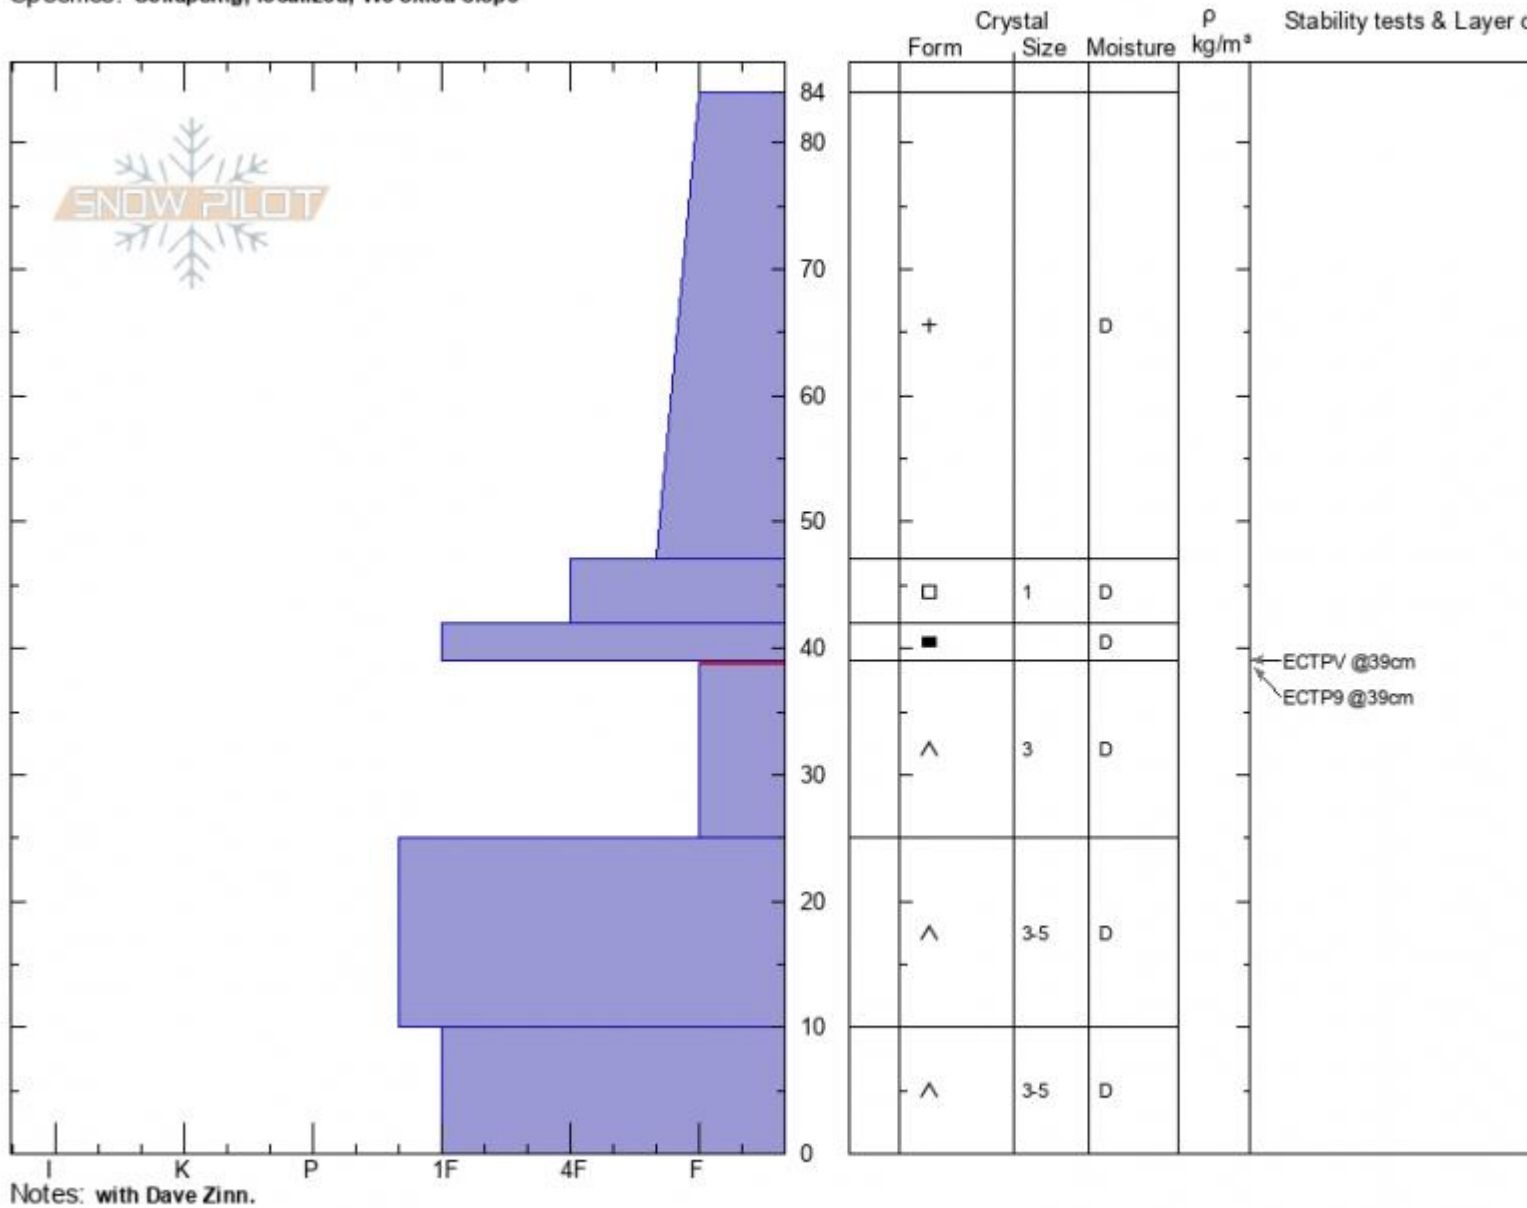

Divide Cirque
Gallatin Range-N
MT
 Elevation: **9178 ft**
 Aspect: **S**
 Specifics: **Collapsing, localized; We skied slope**

Zach Keskinen
12/23/2020 - 1:07pm
 Co-ord: **45.38814N, -110.96741W**
 Slope Angle: **12°**
 Wind Loading: **no**

Stability:
 Air Temperature: **-13°C**
 Sky Cover: **CLR**
 Precipitation: **NO**
 Wind: **Calm**

HS: **84** Layer Notes:
 PF: **60** 39-25cm: **Problematic layer**

Snowpit from the slope where we triggered a whump in Divide Cirque

Advisory Region
 Northern Gallatin
 Longitude
 -110.97W
 Latitude
 45.39N