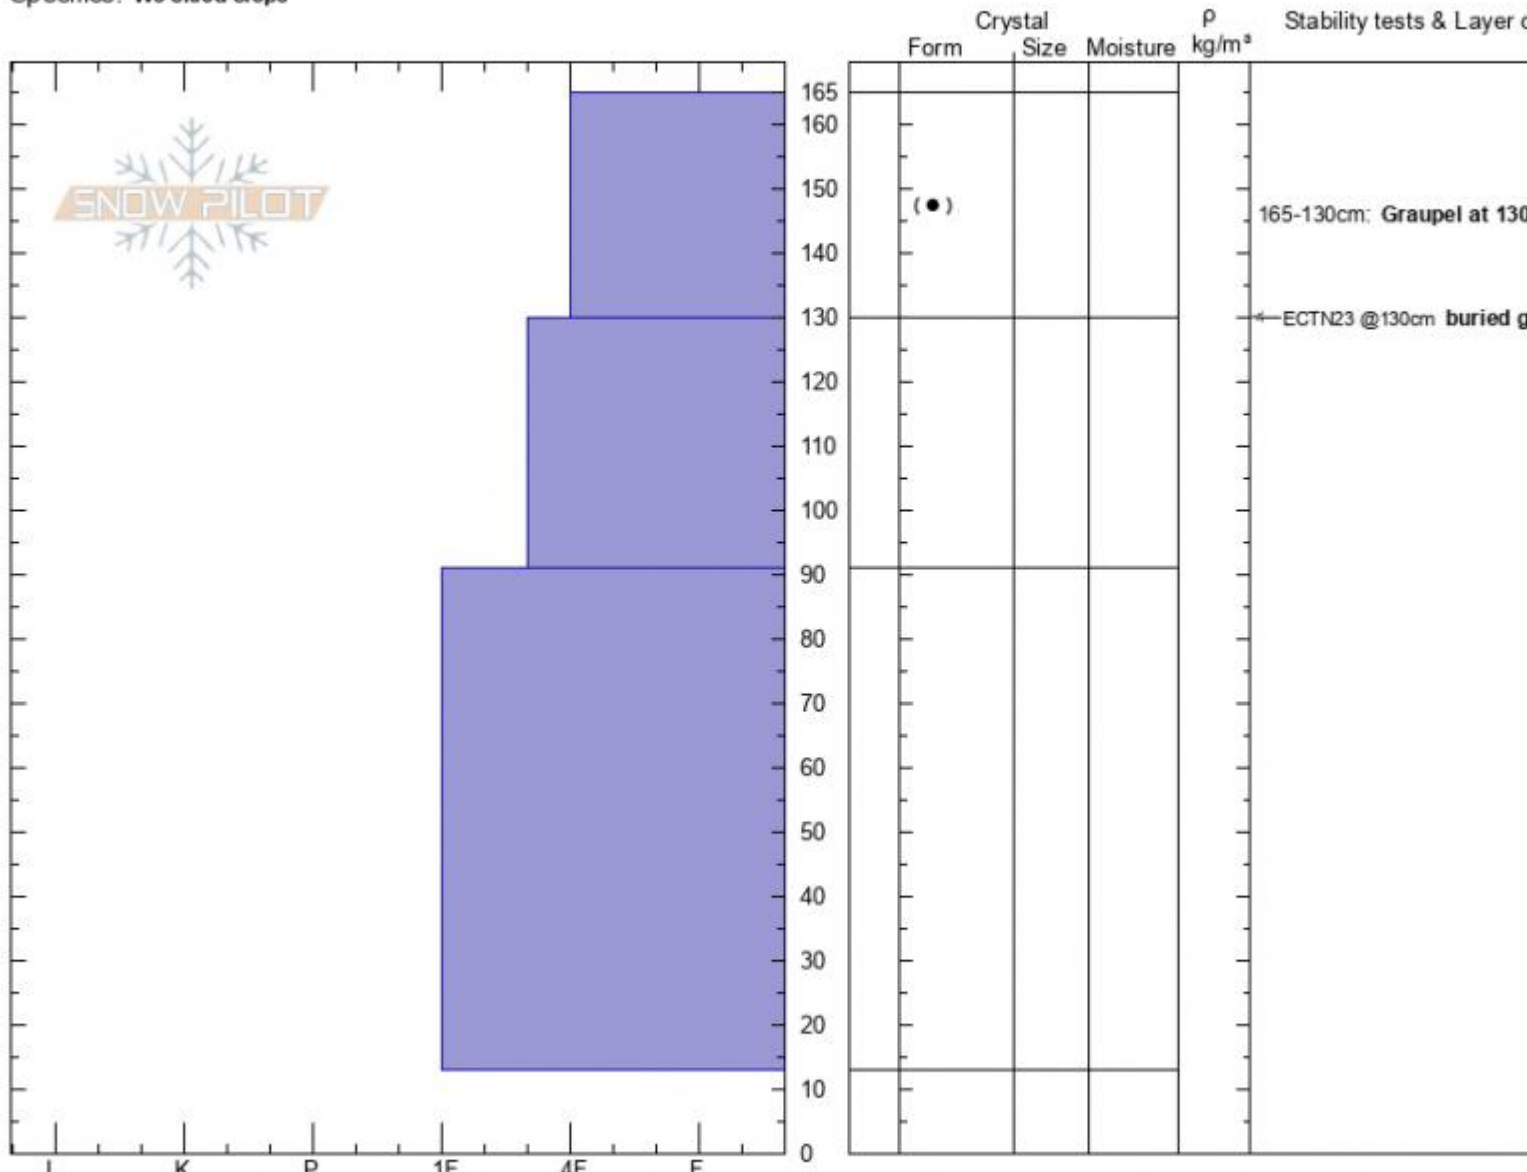

Republic Creek
Absaroka
WY
 Elevation: **9177 ft**
 Aspect: **NW**
 Specifics: **We skied slope**

Jesse Logan
12/23/2020 - 2:15pm
 Co-ord: **44.96300N, -109.94400W**
 Slope Angle: **30°**
 Wind Loading: **previous**

Stability:
 Air Temperature: **18°F**
 Sky Cover: **SCT**
 Precipitation: **NO**
 Wind: **Calm**

HS: 165 Layer Notes:
 165-130cm: **Graupel at 130**
 165-130cm: **Problematic layer**

Notes: Snowpit in interior glade protected on both sides by forest cover. Snow characteristics were very different in adjacent gully.

Advisory Region
 Cooke City
 Longitude
 -109.94W
 Latitude
 44.99N
 Cooke City, 2020-12-24