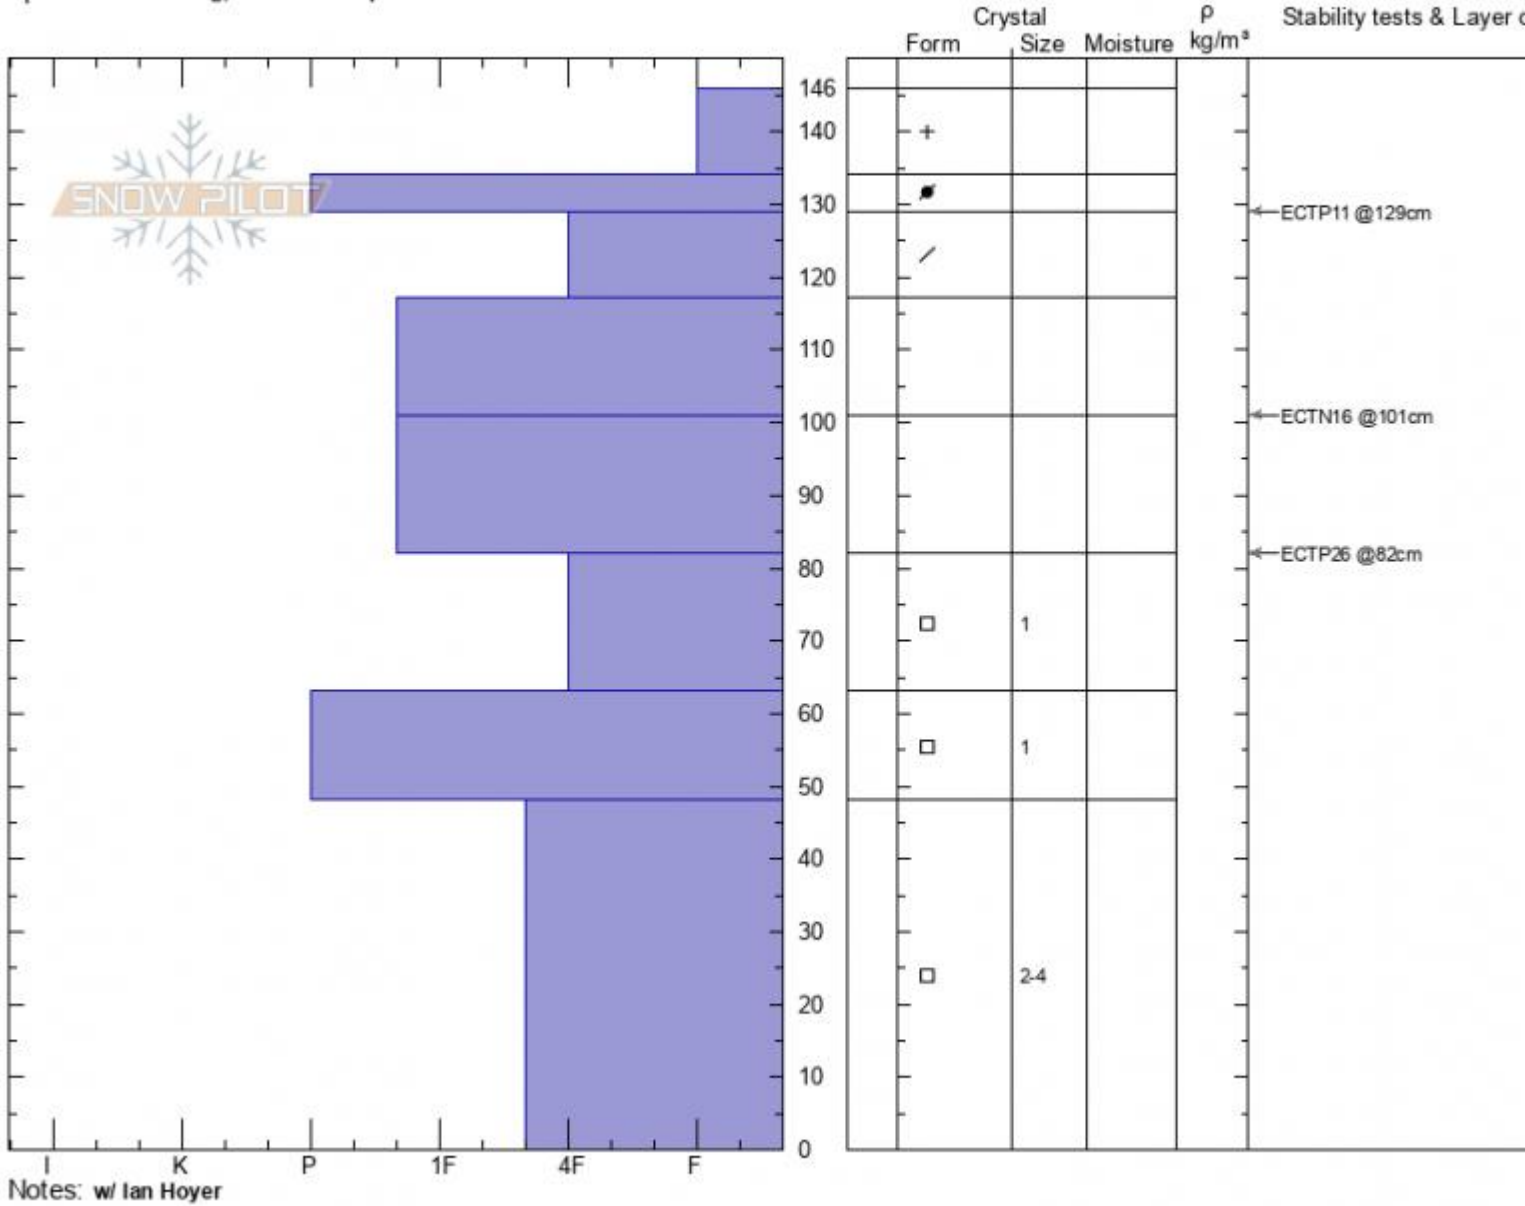

Upper Throne  
 Bridger Range  
 MT  
 Elevation: 8437 ft  
 Aspect: 60°  
 Specifics: Cracking; We skied slope

Alex Marienthal  
 12/26/2020 - 12:20am  
 Co-ord: 45.88212N, -110.95452W  
 Slope Angle: 30°  
 Wind Loading: previous

Stability:  
 Air Temperature:  
 Sky Cover: OVC  
 Precipitation: S-1  
 Wind: Calm

HS: 146  
 PF: 20  
 PS: 10  
 Layer Notes:

Advisory Region  
 Bridger Range  
 Longitude  
 -110.95W  
 Latitude  
 45.88N  
 Bridger Range, 2020-12-26