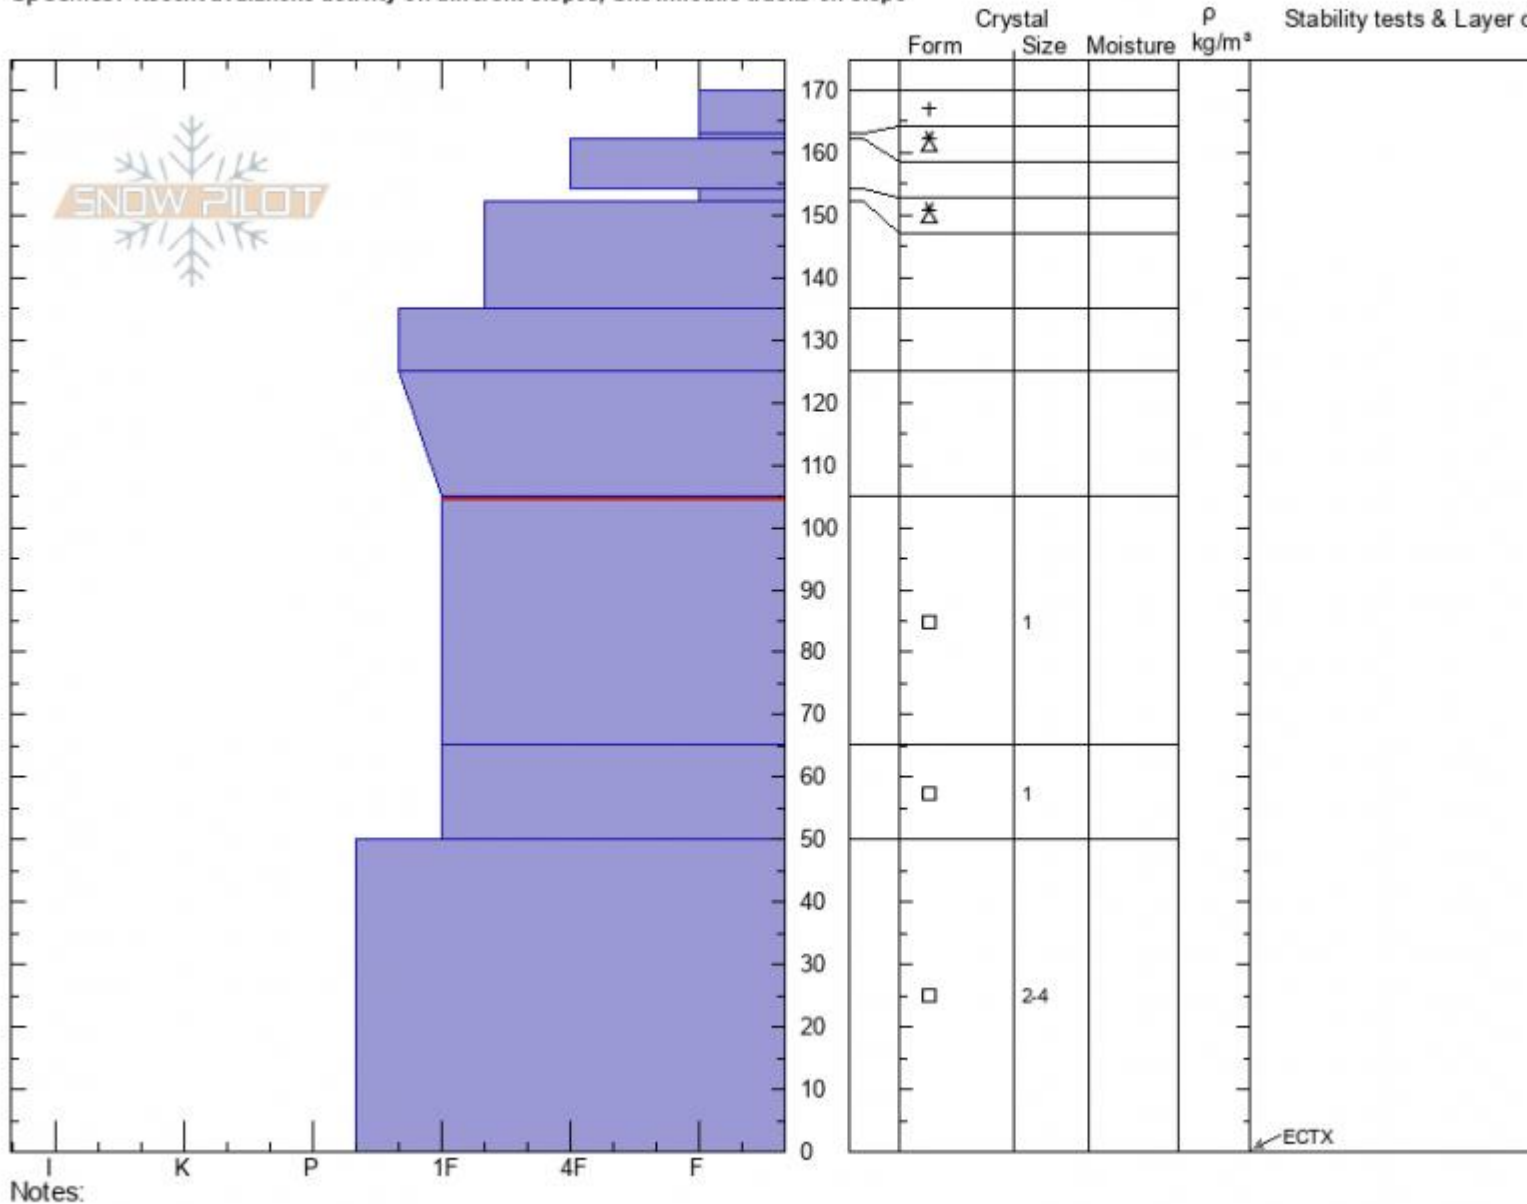

**Miller Creek**  
**Cooke City**  
**MT**  
 Elevation: **9200 ft**  
 Aspect: **60°**

**Ian Hoyer**  
**12/23/2020 - 2:00pm**  
 Co-ord: **45.03677N, -109.95042W**  
 Slope Angle: **28°**  
 Wind Loading:

Stability: **Fair**  
 Air Temperature: **5°F**  
 Sky Cover: **CLR**  
 Precipitation: **NO**  
 Wind: **Calm**

HS: **170** Layer Notes:  
 PF: **40** 105-65cm: Problematic layer

Specifics: Recent avalanche activity on different slopes; Snowmobile tracks on slope

Advisory Region  
 Cooke City  
 Longitude  
 -109.97W  
 Latitude  
 45.04N  
 Cooke City, 2020-12-26