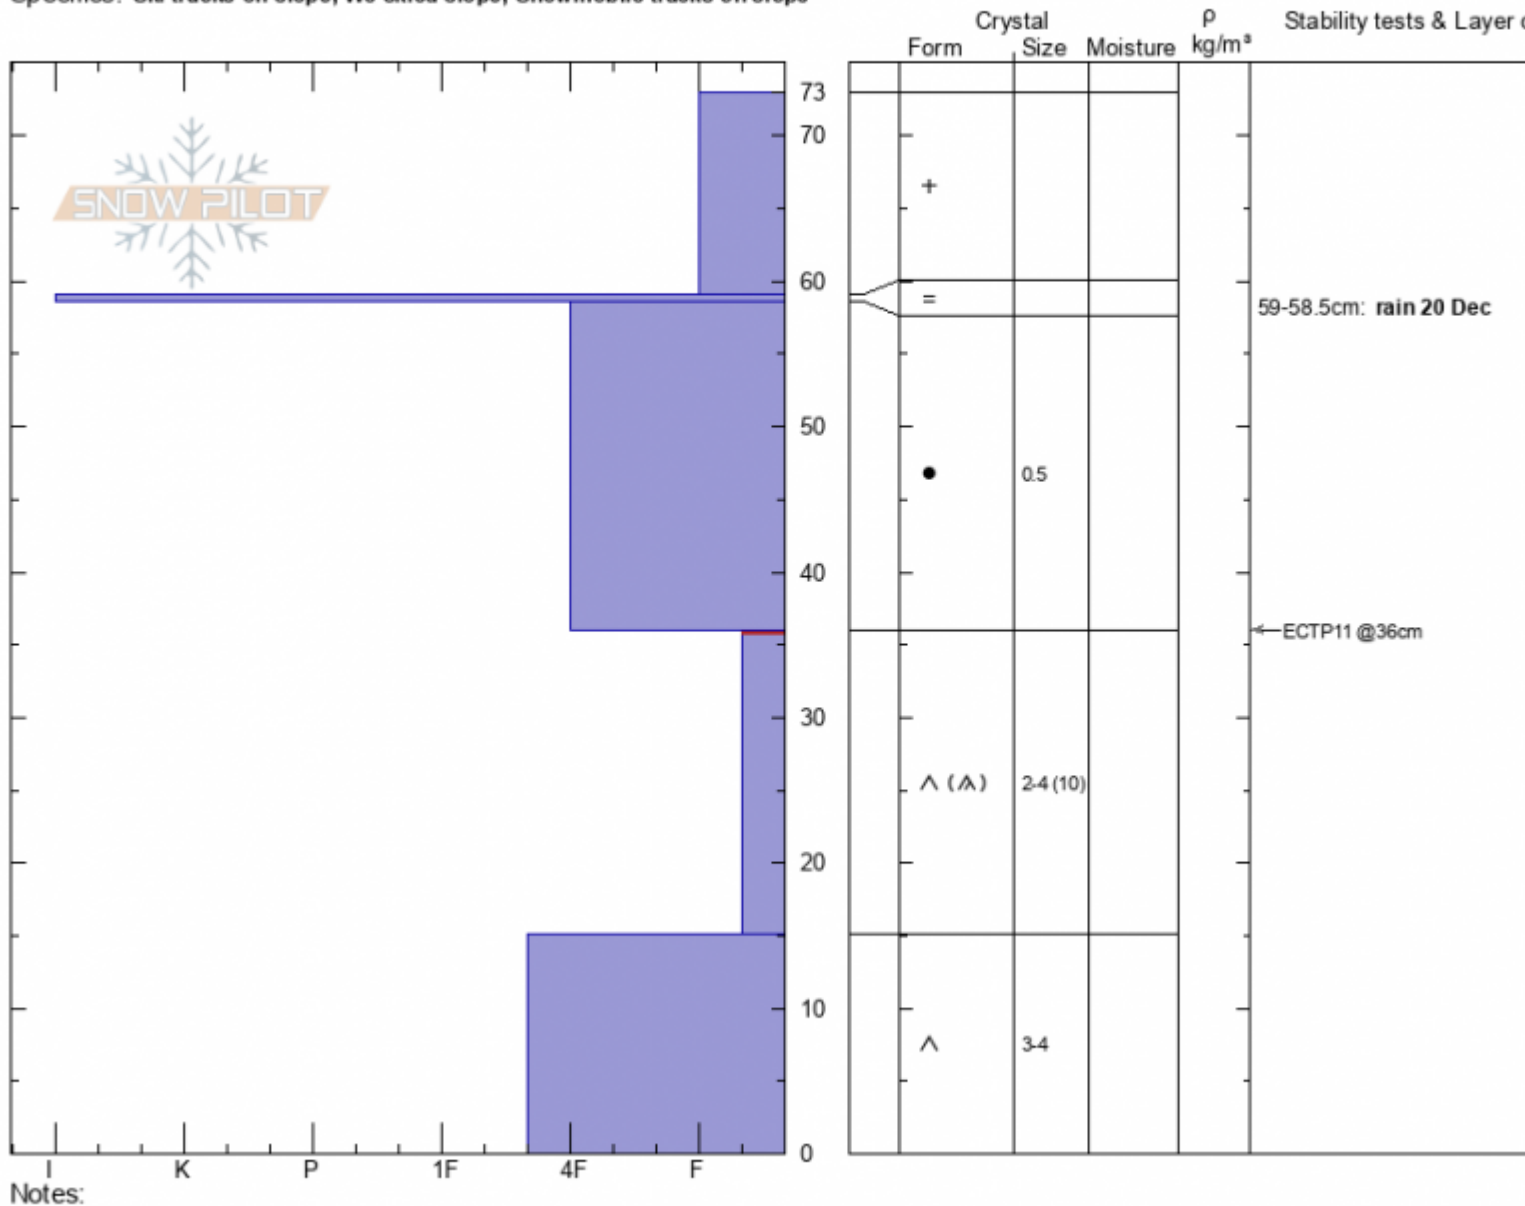

**Above Ski Hill**  
**Lionhead Range**  
**MT**  
 Elevation: **8139 ft**  
 Aspect: **80°**  
 Specifics: **Ski tracks on slope; We skied slope; Snowmobile tracks on slope**

**Doug Chabot-Admin**  
**12/27/2020 - 10:45am**  
 Co-ord: **44.70351N, -111.29839W**  
 Slope Angle: **26°**  
 Wind Loading: **no**

Stability: **Poor**  
 Air Temperature: **-9°C**  
 Sky Cover: **BKN**  
 Precipitation: **NO**  
 Wind: **Calm**

HS: **73**    Layer Notes:  
 59-58.5cm: **rain 20 Dec**  
 36-15cm: **Problematic layer**

Advisory Region  
 Lionhead Range  
 Longitude  
 -111.29W  
 Latitude  
 44.70N  
 Lionhead Range, 2020-12-27