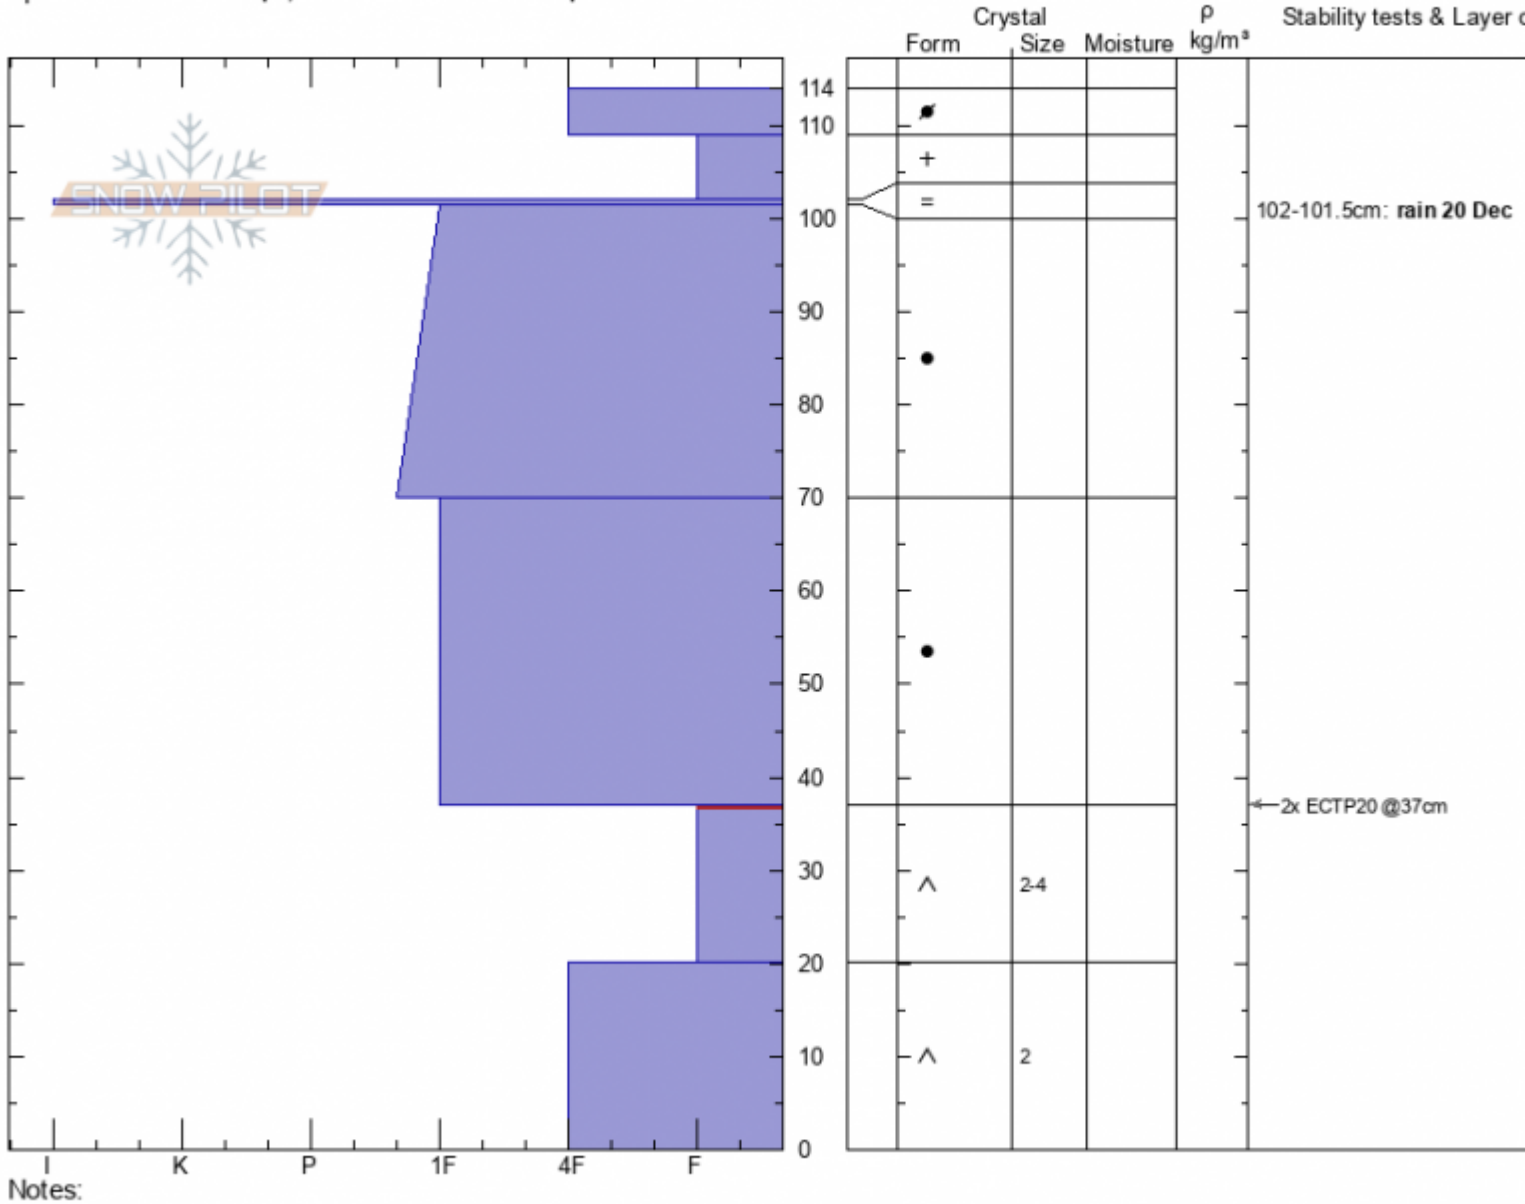

**Lionhead Ridge**  
**Lionhead Range**  
**MT**  
 Elevation: **9008 ft**  
 Aspect: **20°**  
 Specifics: **We skied slope; Snowmobile tracks on slope**

**Doug Chabot-Admin**  
**12/27/2020 - 11:40am**  
 Co-ord: **44.71538N, -111.31876W**  
 Slope Angle: **18°**  
 Wind Loading: **previous**

Stability: **Poor**  
 Air Temperature: **-8°C**  
 Sky Cover: **SCT**  
 Precipitation: **NO**  
 Wind: **W Moderate**

HS: **114**    Layer Notes:  
 102-101.5cm: **rain 20 Dec**  
 37-20cm: **Problematic layer**

Advisory Region  
 Lionhead Range  
 Longitude  
 -111.32W  
 Latitude  
 44.71N

**Forecast link:** [GNFAC Avalanche Forecast for Mon Dec 28, 2020](#)  
 Lionhead Range, 2020-12-27