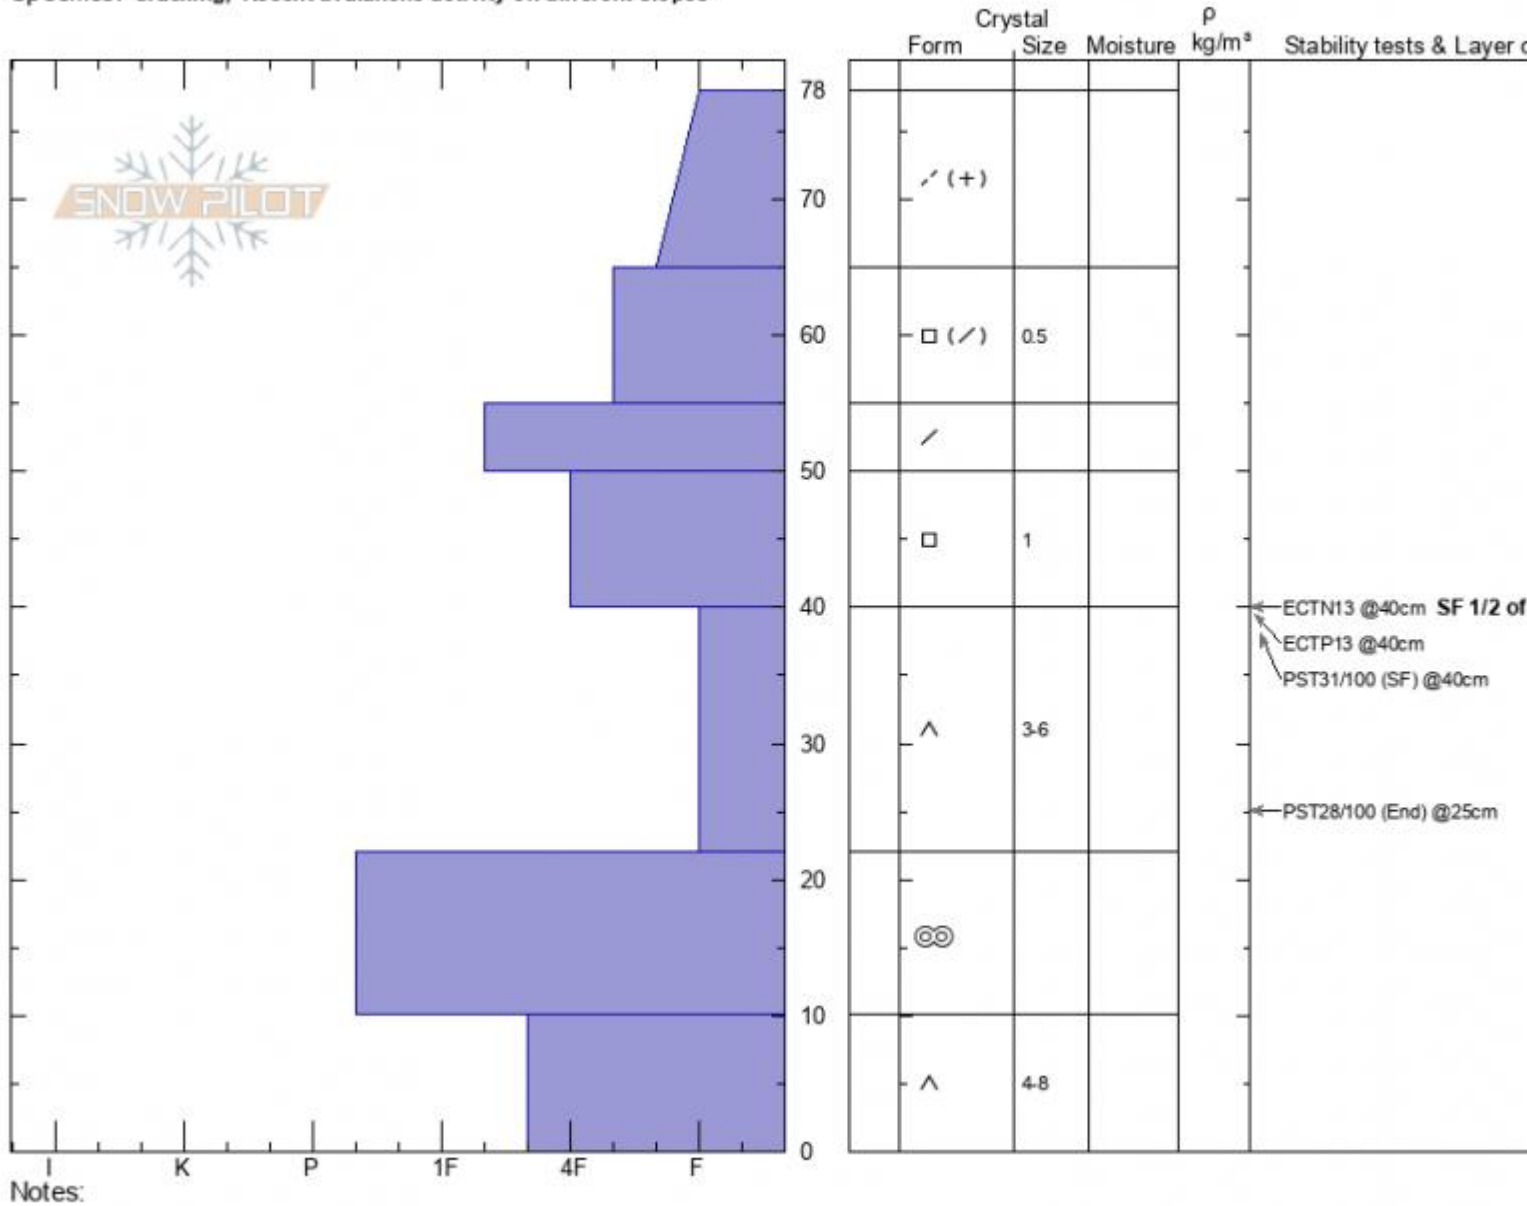

**The Ramp**  
**Bridger Range**  
**MT**  
 Elevation: **8472 ft**  
 Aspect: **50°**  
 Specifics: **Cracking; Recent avalanche activity on different slopes**

**Alex Marienthal**  
**01/02/2021 - 1:30pm**  
 Co-ord: **45.82697N, -110.93171W**  
 Slope Angle: **29°**  
 Wind Loading: **previous**

Stability: **poor**  
 Air Temperature:  
 Sky Cover: **SCT**  
 Precipitation: **NO**  
 Wind: **W Light Breeze**

HS: **78**    Layer Notes:  
 40-22cm: **Problematic layer**

Advisory Region  
 Bridger Range  
 Longitude  
 -110.93W  
 Latitude  
 45.83N  
 Bridger Range, 2021-01-04