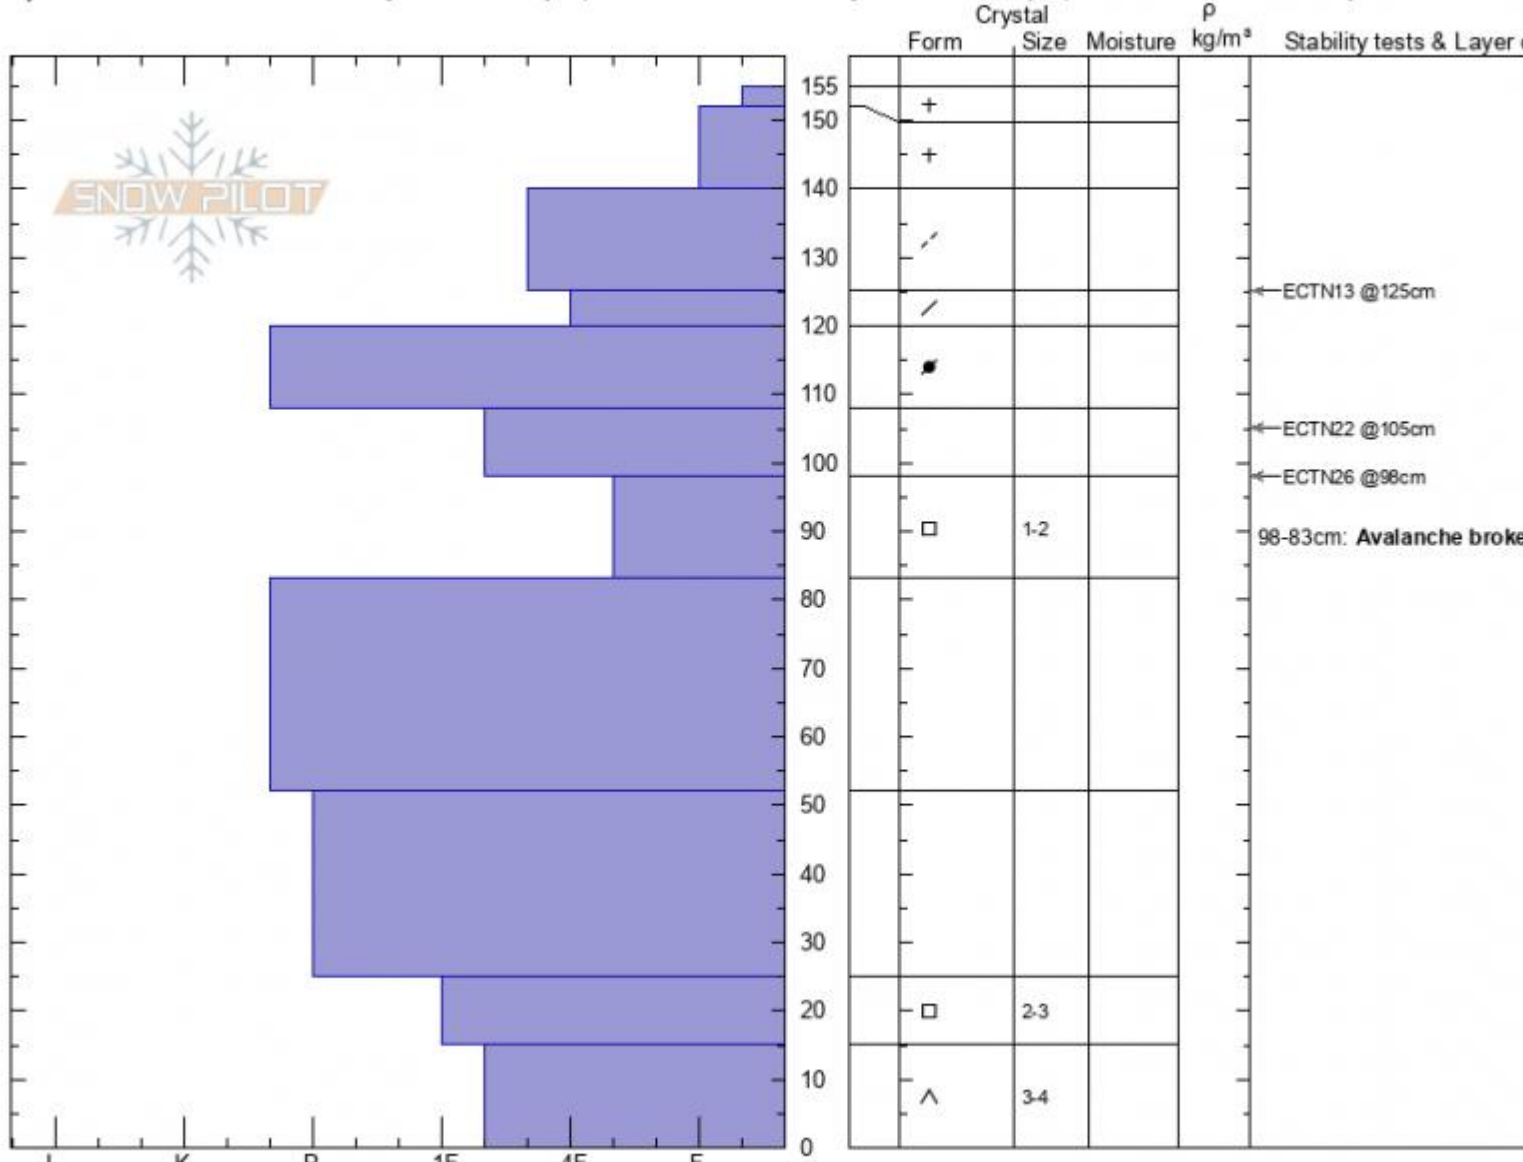

Beaver Creek Crown  
 Madison Range-N  
 MT  
 Elevation: 9400 ft  
 Aspect: 5°

Ian Hoyer  
 01/08/2021 - 12:00pm  
 Co-ord: 45.16978N, -111.36992W  
 Slope Angle: 37°  
 Wind Loading: previous

Stability: **poor**  
 Air Temperature: 19°F  
 Sky Cover: **FEW**  
 Precipitation: **NO**  
 Wind: **Calm**

HS: 155 Layer Notes:  
 98-83cm: **Avalanche broke on b**  
 98-83cm: **Problematic layer**

Specifics: Recent avalanche activity on similar slopes; Recent avalanche activity on different slopes; Snowmobile tracks on slope

Notes: Dug in the crown of an avalanche triggered by a snowmobiler the previous afternoon (1/7/21).

Advisory Region  
 Northern Madison  
 Longitude  
 -111.38W  
 Latitude  
 45.17N

**Avalanche Details:** [Rider triggered large, wide slide on Buck Ridge](#)  
 Northern Madison, 2021-01-08