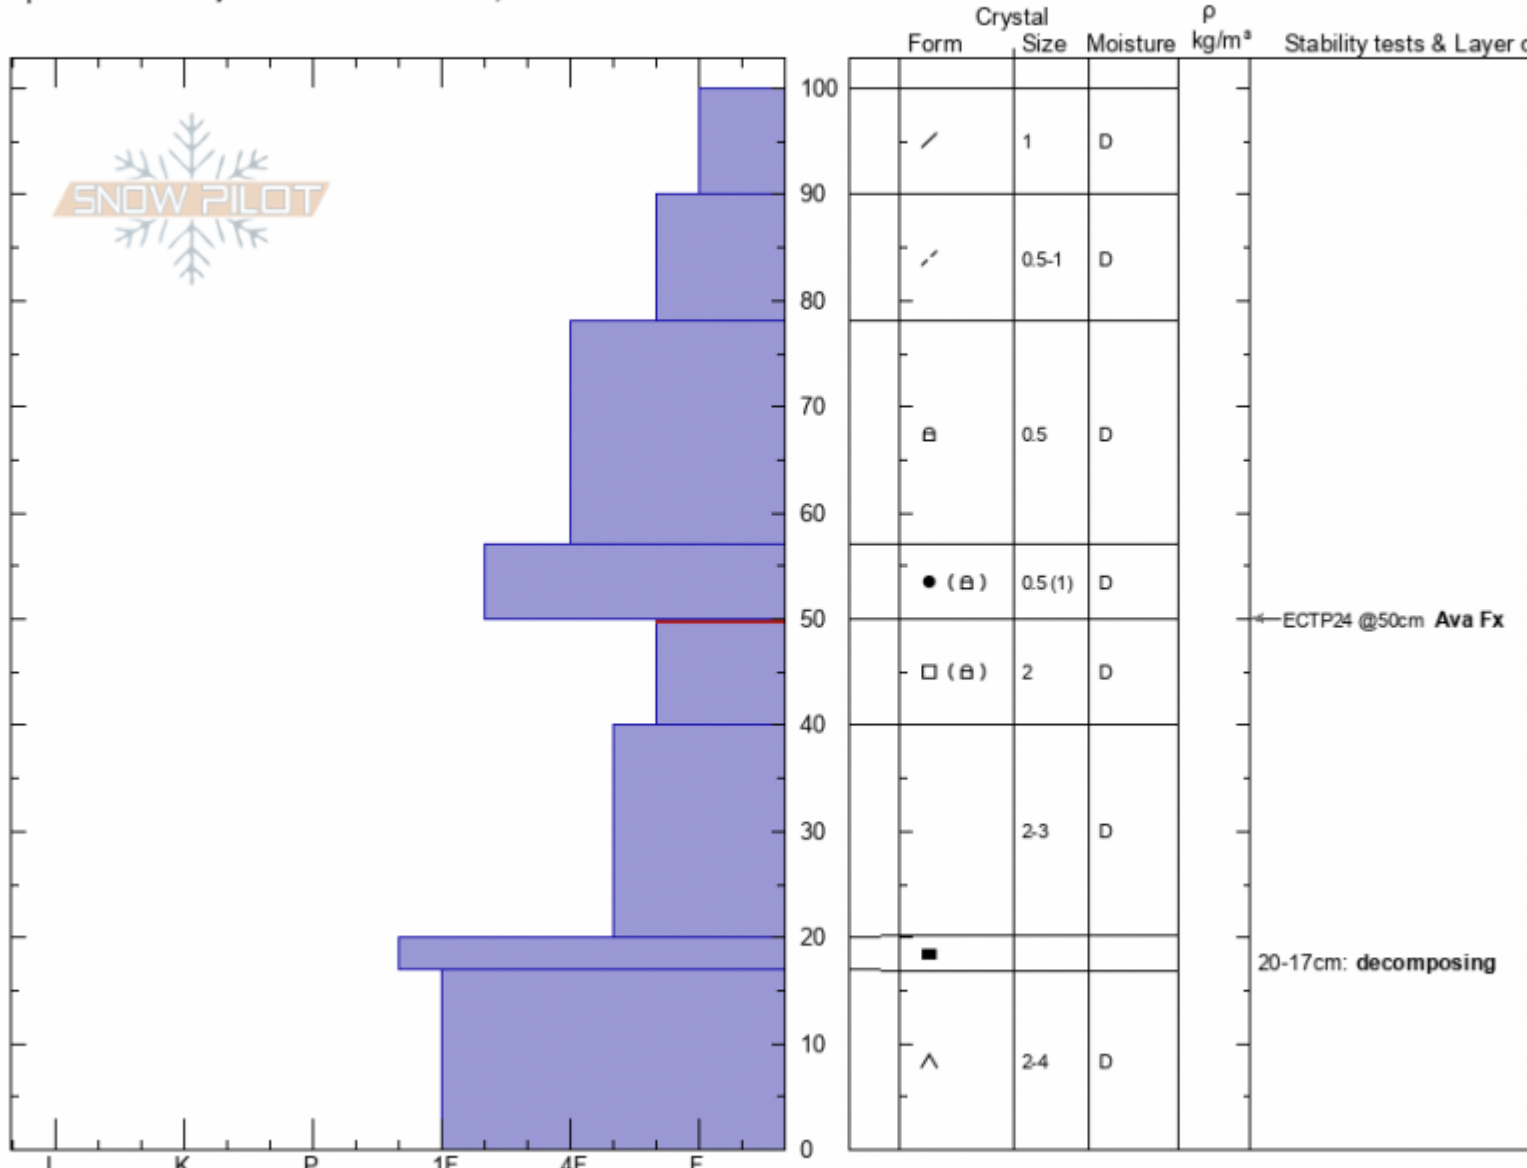

**The Fin Avalanche**  
**Absaroka Range**  
**MT**  
 Elevation: **9775 ft**  
 Aspect: **82°**  
 Specifics: Pit is adjacent to avalanche: crown; Near Avalanche at

**Doug Chabot-Admin**  
**01/09/2021 - 1:00pm**  
 Co-ord: **45.00608N, -109.95671W**  
 Slope Angle: **33°**  
 Wind Loading: **no**

Stability:  
 Air Temperature: **-7°C**  
 Sky Cover: **CLR**  
 Precipitation: **NO**  
 Wind: **Calm**

HS: **100** Layer Notes:  
 50-40cm: **Problematic layer**  
 20-17cm: **decomposing**

Notes: The avalanche caught and partially buried three skiers. Info and pictures are here: <https://www.mtavalanche.com/node/23644>

Advisory Region  
 Cooke City  
 Longitude  
 -109.95W  
 Latitude  
 45.00N

**Avalanche Details:** [Skier triggered, caught and injured on The Fin](#)  
 Cooke City, 2021-01-10