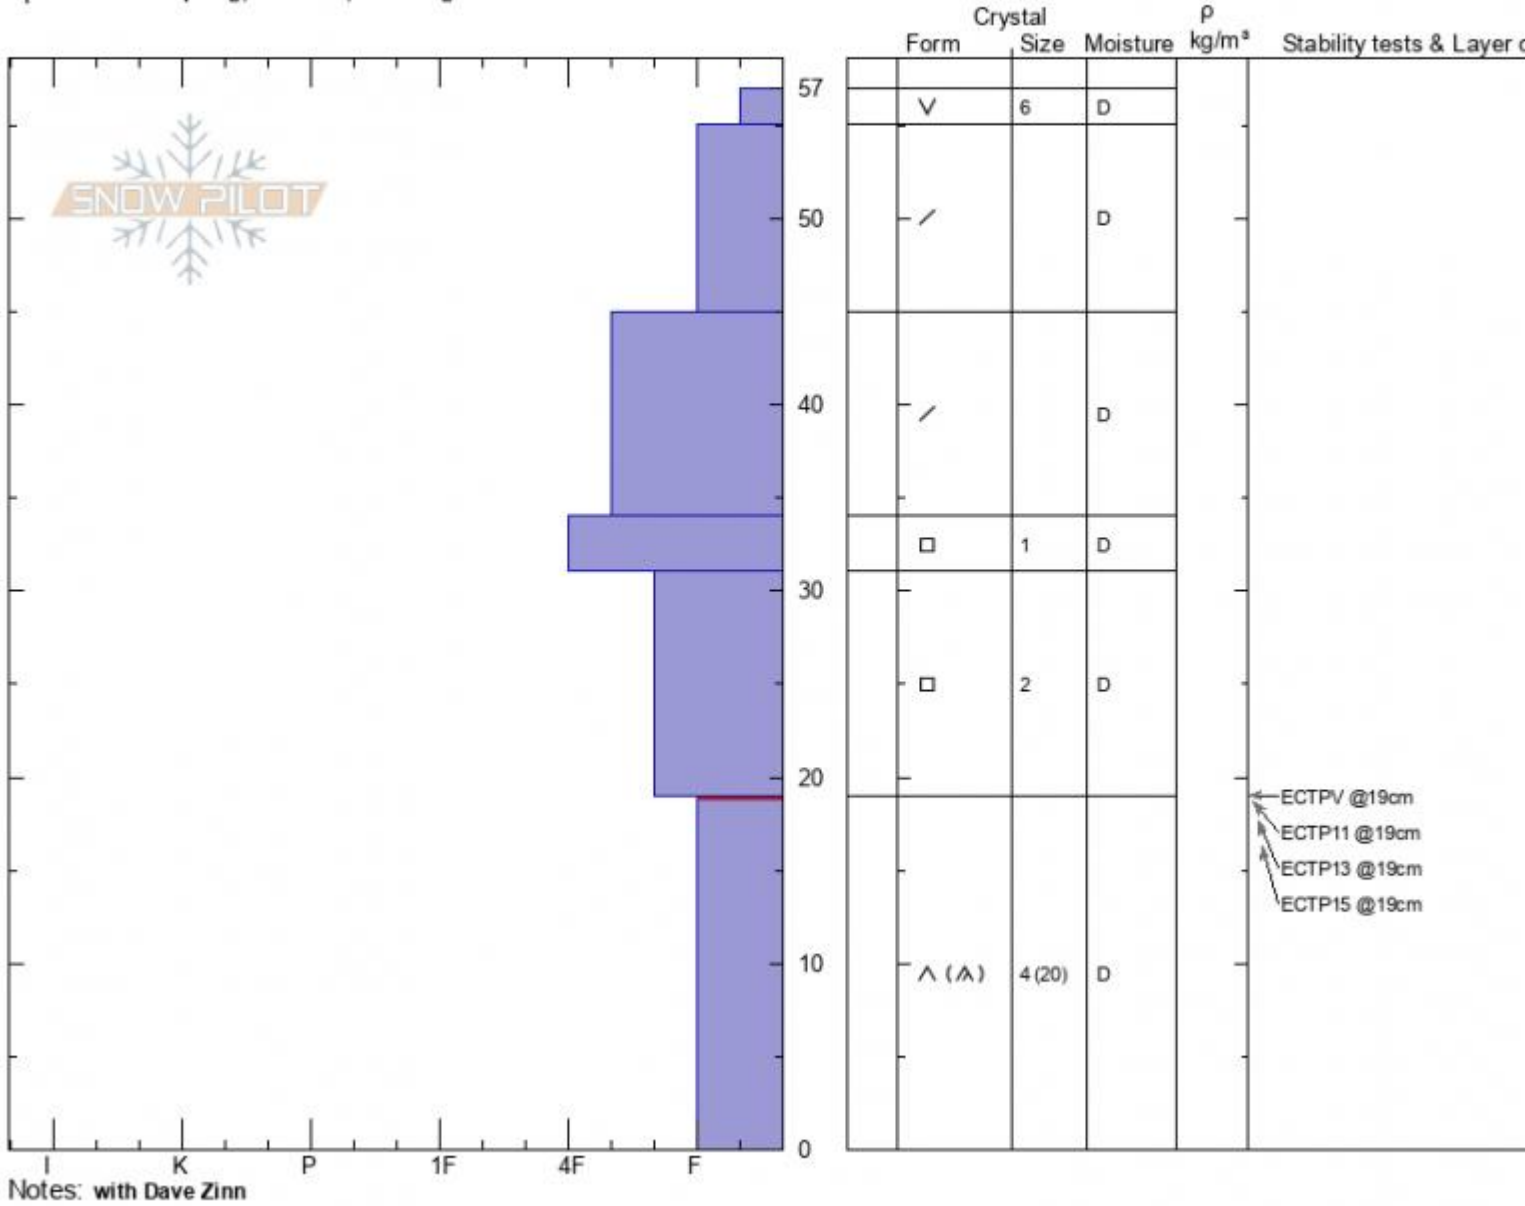

Bacon Rind
Madison Range-S
MT
 Elevation: **7500 ft**
 Aspect: **SE**
 Specifics: **Collapsing, localized; Cracking**

Zach Keskinen
01/12/2021 - 10:30am
 Co-ord:
 Slope Angle: **33°**
 Wind Loading: **no**

Stability: **poor**
 Air Temperature: **-3°C**
 Sky Cover: **FEW**
 Precipitation: **NO**
 Wind: **S Light Breeze**

HS: **57** Layer Notes:
 PF: **40** 19-0cm: **Problematic layer**

Advisory Region
 Southern Madison
 Longitude
 -111.10W
 Latitude
 44.96N
 Southern Madison, 2021-01-12