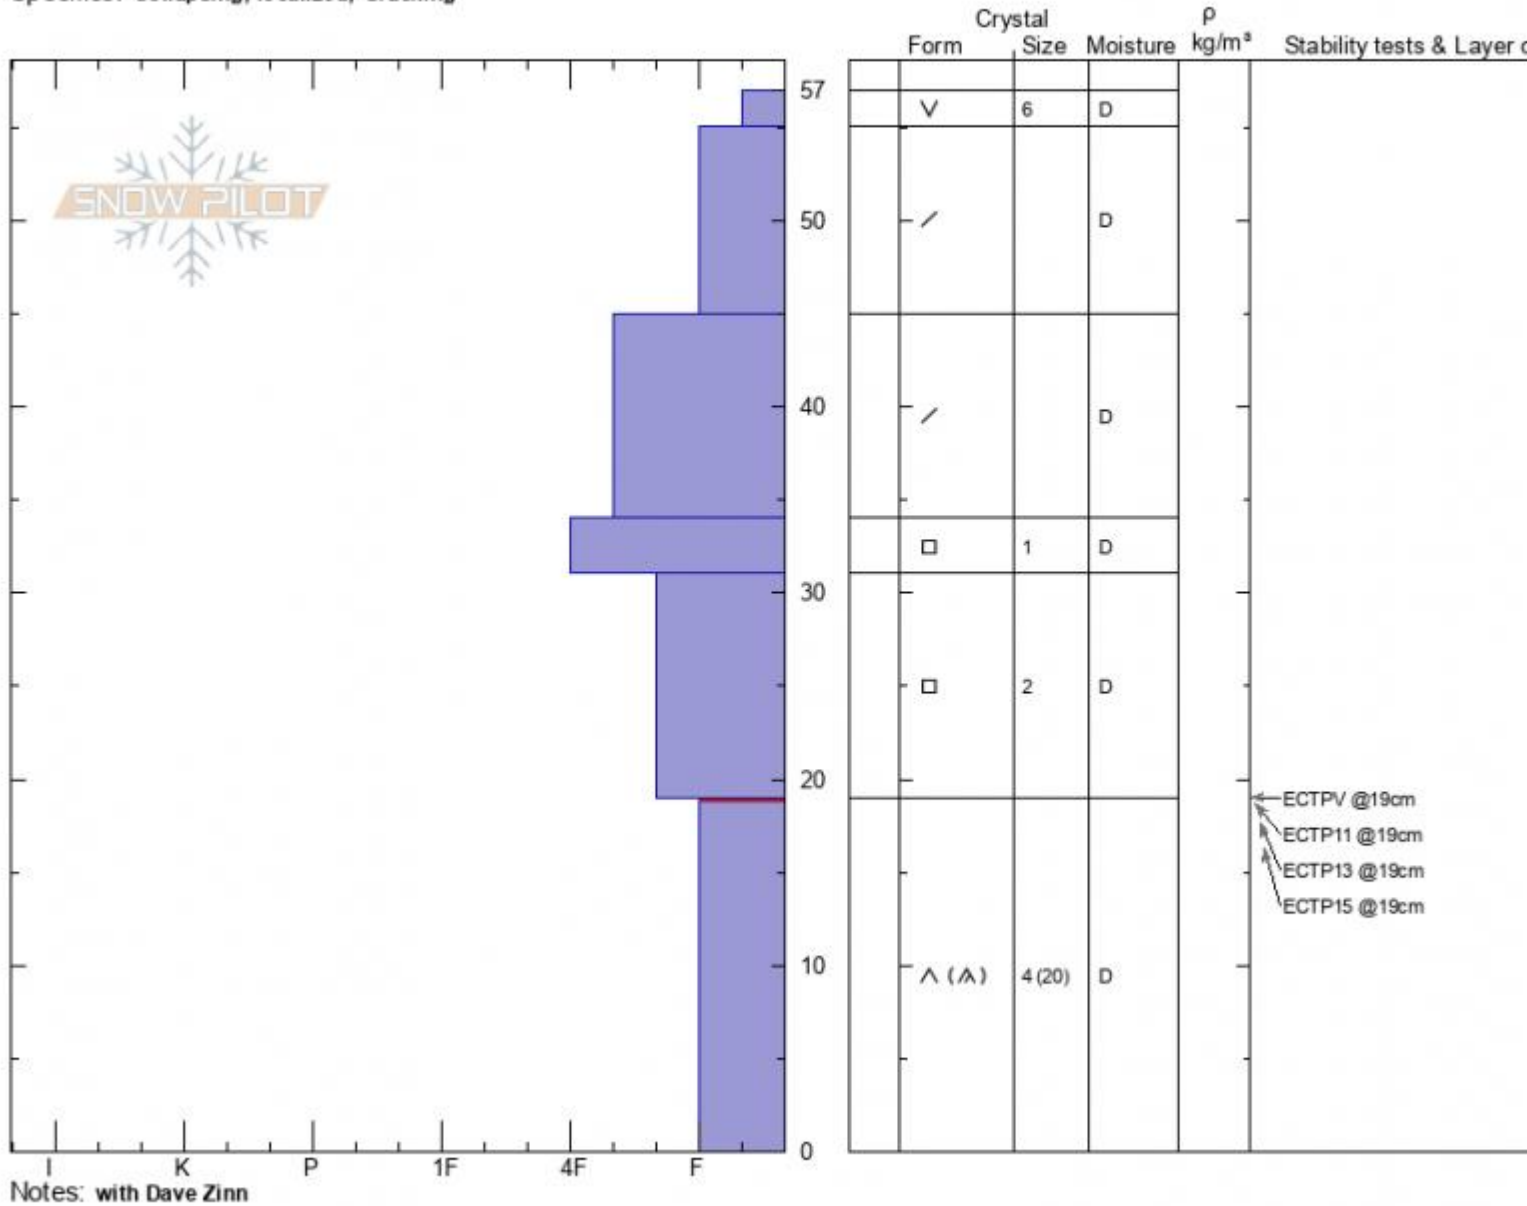

**Bacon Rind**  
**Madison Range-S**  
**MT**  
 Elevation: **7500 ft**  
 Aspect: **SE**  
 Specifics: **Collapsing, localized; Cracking**

**Zach Keskinen**  
**01/12/2021 - 10:30am**  
 Co-ord:  
 Slope Angle: **33°**  
 Wind Loading: **no**

Stability: **poor**  
 Air Temperature: **-3°C**  
 Sky Cover: **FEW**  
 Precipitation: **NO**  
 Wind: **S Light Breeze**

HS: **57**    Layer Notes:  
 PF: **40**    19-0cm: **Problematic layer**

Advisory Region  
 Southern Madison  
 Longitude  
 -111.10W  
 Latitude  
 44.96N  
 Southern Madison, 2021-01-12