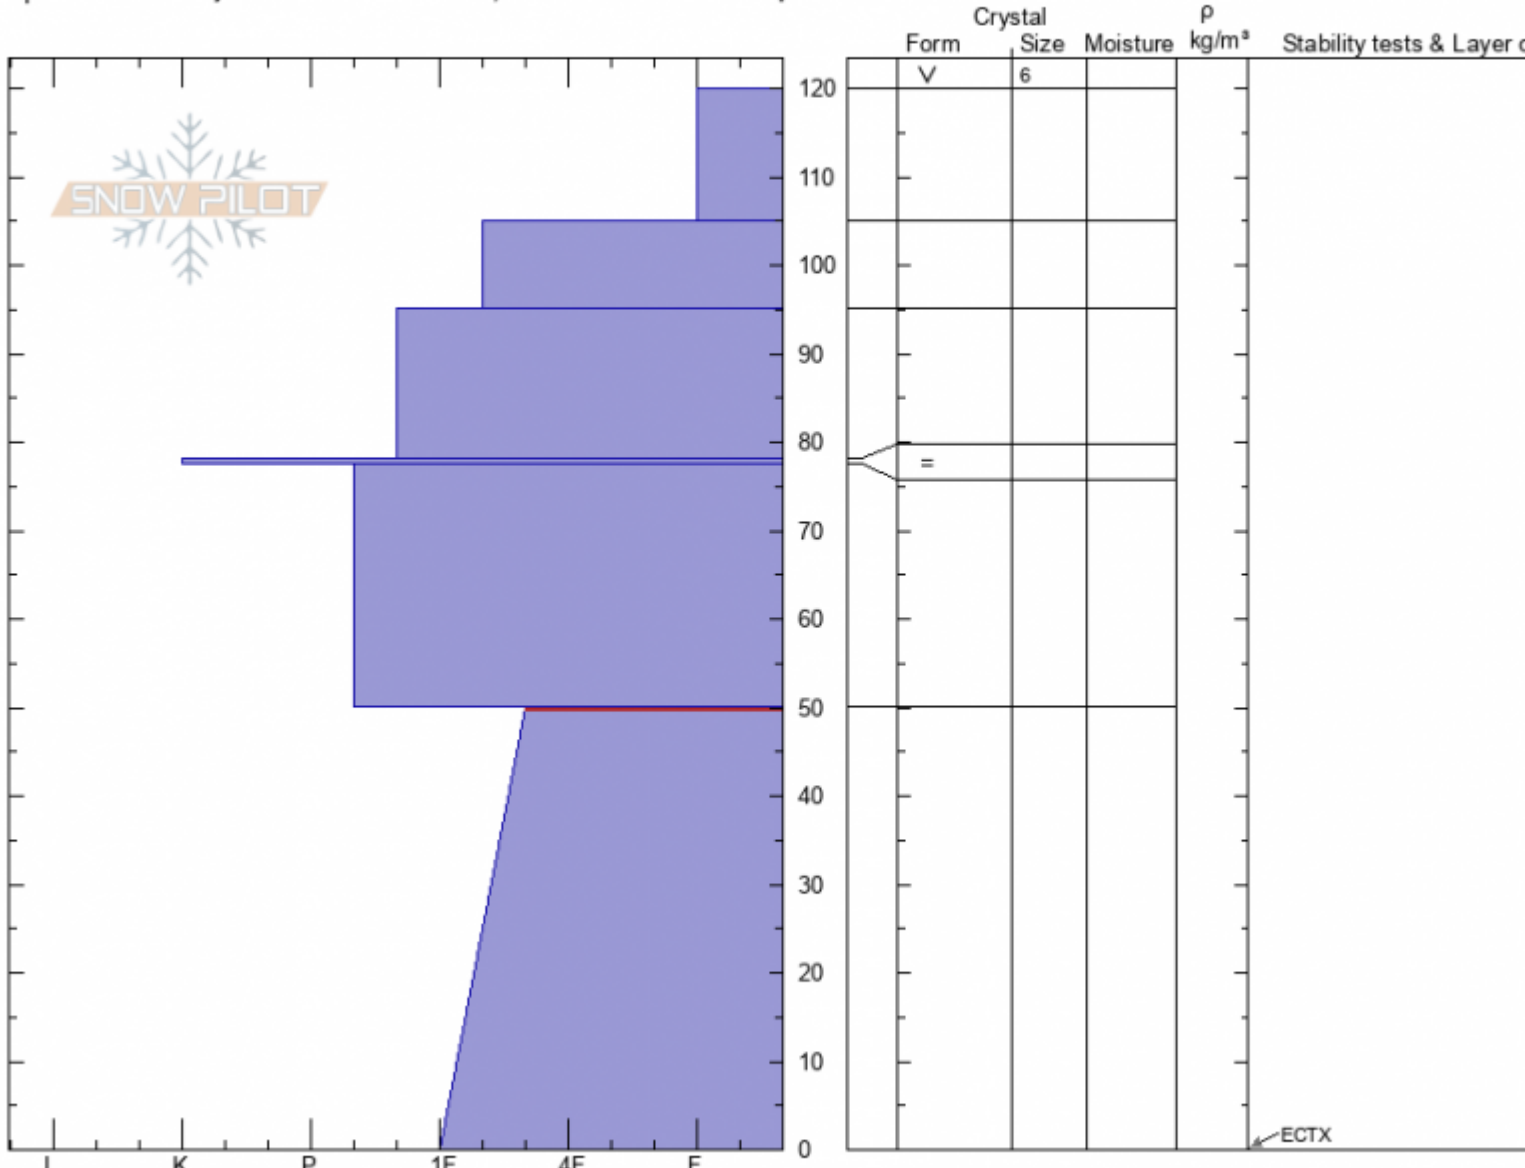

Ski Hill
Lionhead Range
MT

Elevation: **8060 ft**
 Aspect: **90°**

Specifics: Pit is adjacent to avalanche: crown; Snowmobile tracks on slope

Doug Chabot-Admin
01/12/2021 - 1:00pm
 Co-ord: **44.70364N, -111.29736W**
 Slope Angle: **30°**
 Wind Loading:

Stability:
 Air Temperature: **-7°C**
 Sky Cover: **FEW**
 Precipitation: **NO**
 Wind: **Calm**

HS: **120** Layer Notes:
 50-0cm: **Problematic layer**

Advisory Region
 Lionhead Range
 Longitude
 -111.29W
 Latitude
 44.70N

Forecast link: [GNFAC Avalanche Forecast for Wed Jan 13, 2021](#)
 Lionhead Range, 2021-01-12