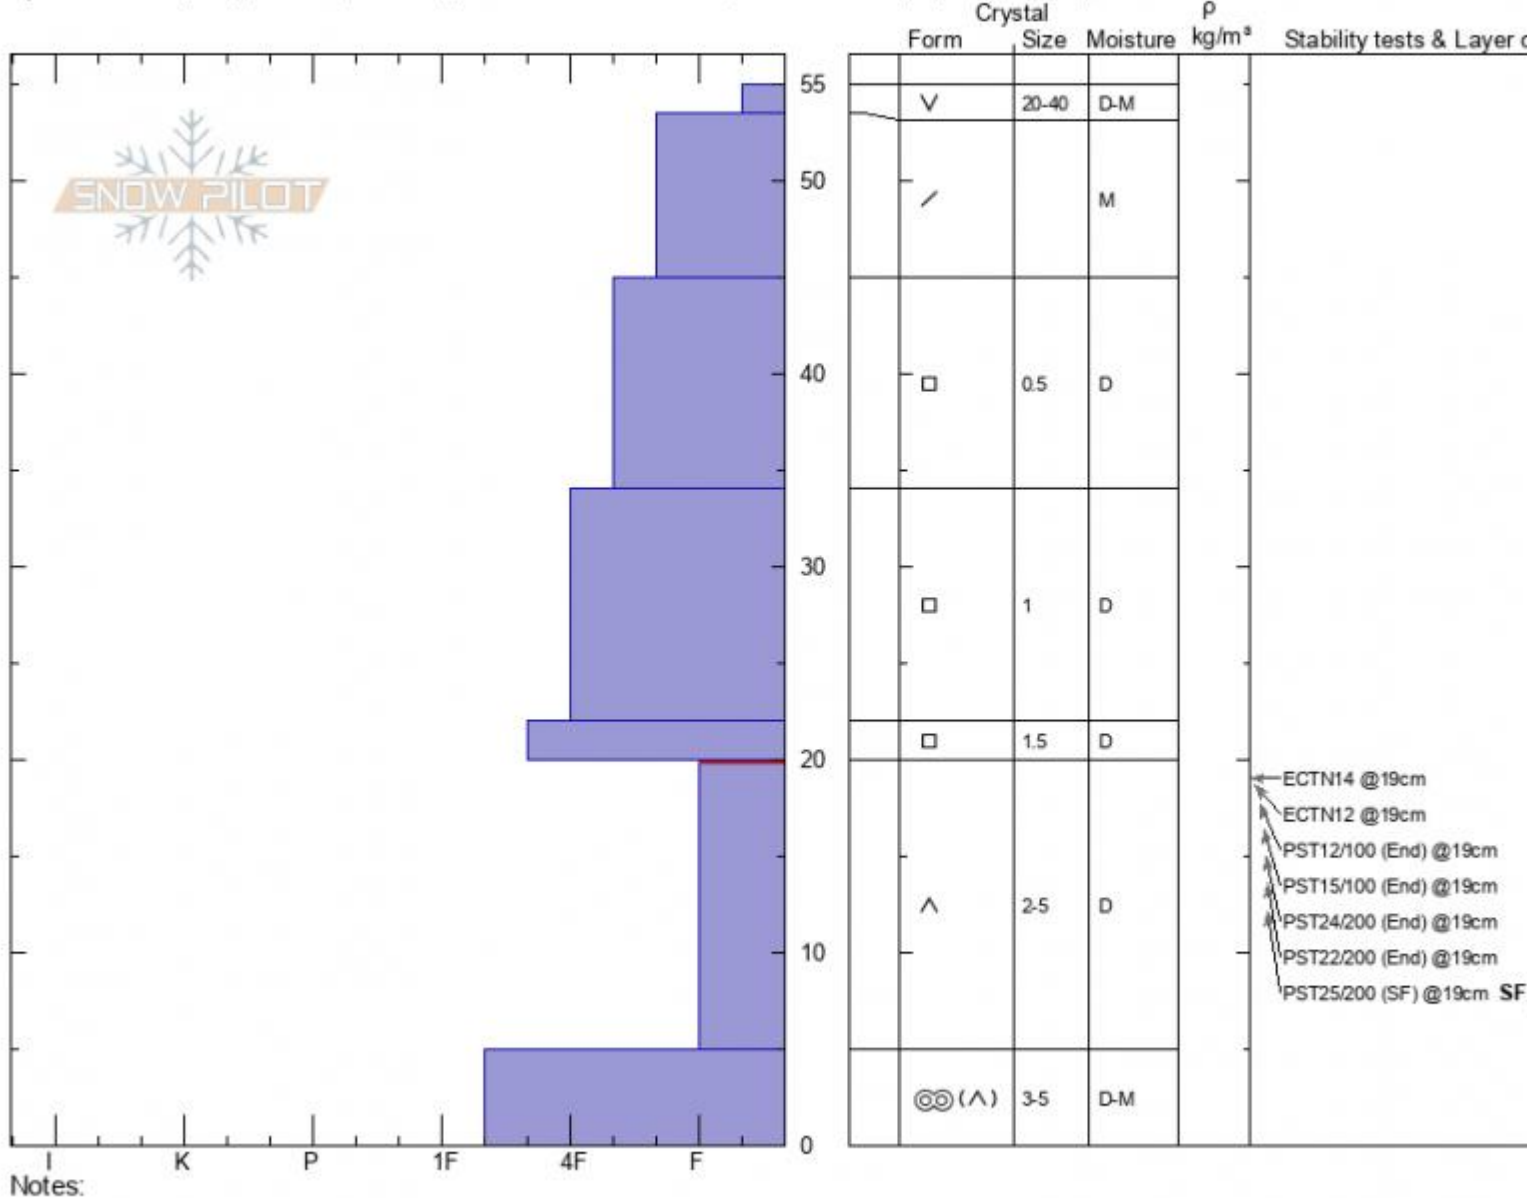

Low Ellis Meadow  
Gallatin Range-N  
MT

Elevation: 6407 ft  
Aspect: 320°

Specifics: Collapsing, localized; Cracking; Recent avalanche activity on different slopes; We skied slope

Alex Marienthal  
01/12/2021 - 2:40pm  
Co-ord: 45.59066N, -110.95038W  
Slope Angle: 11°  
Wind Loading: no

Stability: **poor**  
Air Temperature:  
Sky Cover: **OVC**  
Precipitation: **NO**  
Wind: **Calm**

HS: 55  
PF: 50  
PS: 30  
Layer Notes:  
20-5cm: Problematic layer

Advisory Region  
Northern Gallatin  
Longitude  
-110.96W  
Latitude  
45.58N  
Northern Gallatin, 2021-01-12