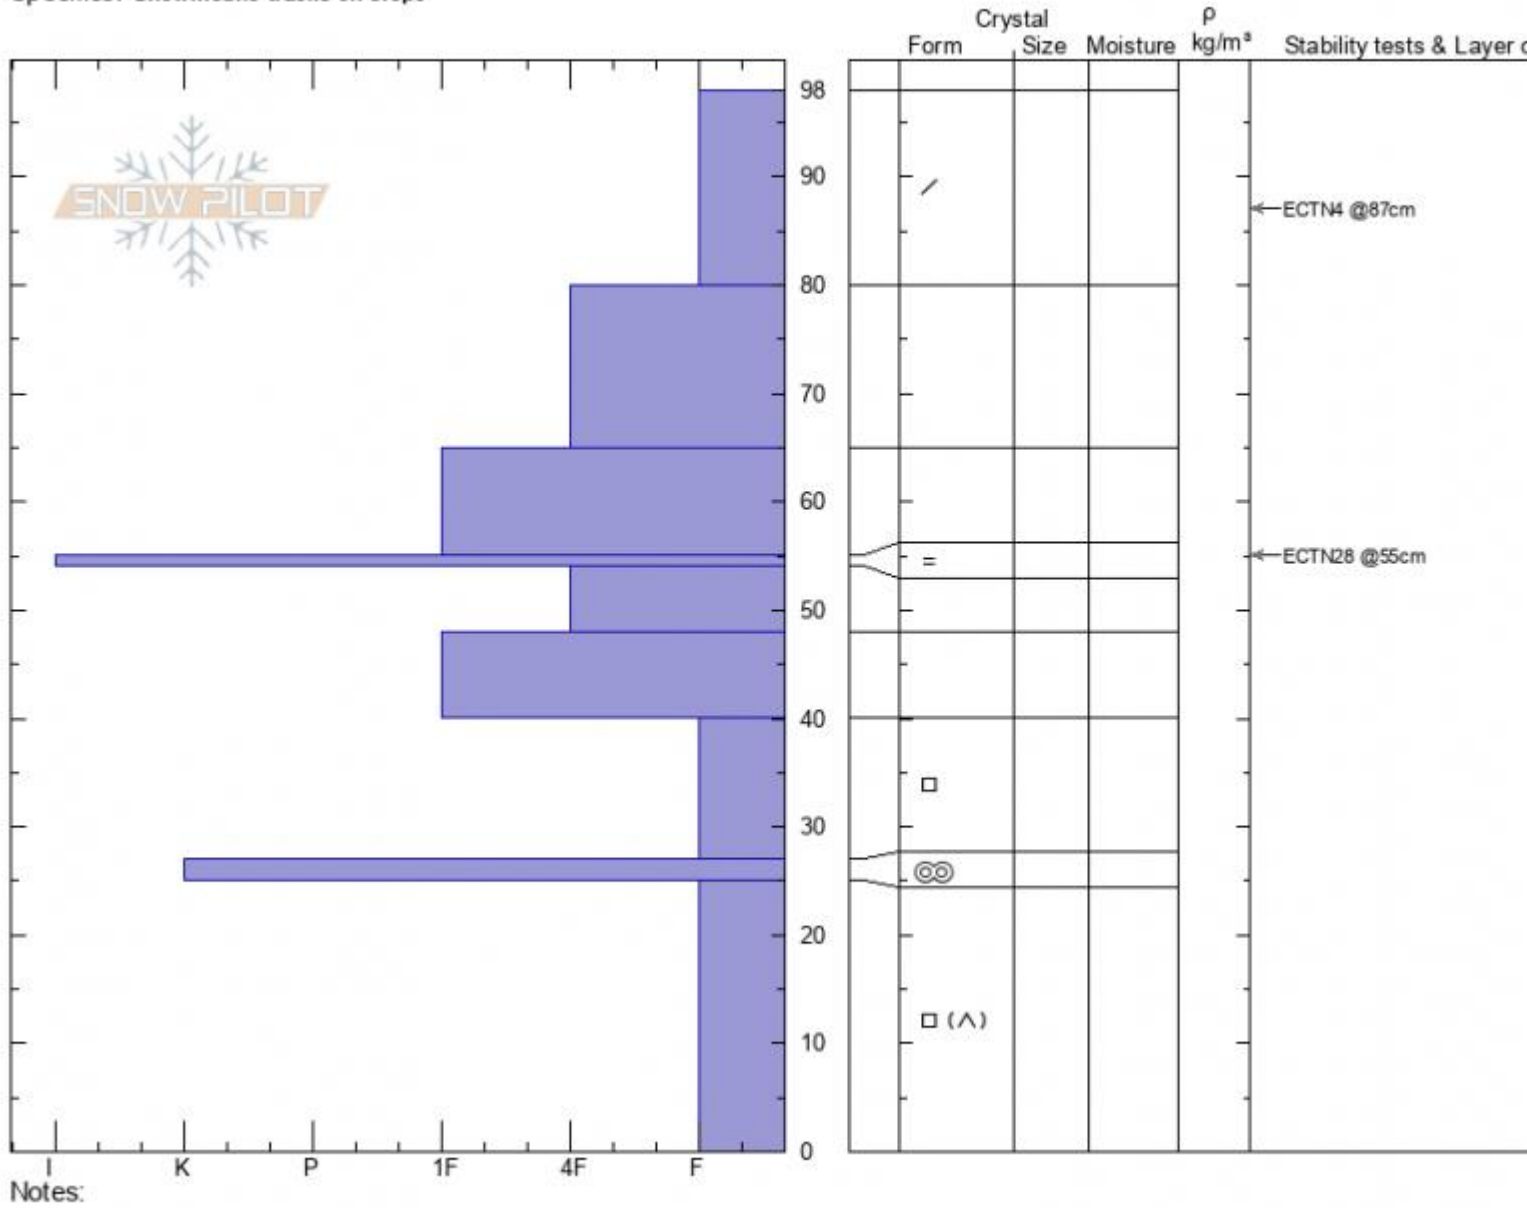

Tin Cup 1/15/21
 Centennial Range
 MT
 Elevation: 8512 ft
 Aspect:
 Specifics: Snowmobile tracks on slope

Chris Hericks
 01/16/2021 - 2:00pm
 Co-ord: 44.54691N, -111.52398W
 Slope Angle:
 Wind Loading: no

Stability:
 Air Temperature:
 Sky Cover: X
 Precipitation: NO
 Wind: Calm

HS: 98
 PF: 50
 Layer Notes:

Advisory Region
 Island Park
 Longitude
 -111.73W
 Latitude
 44.55N
 Island Park, 2021-01-17