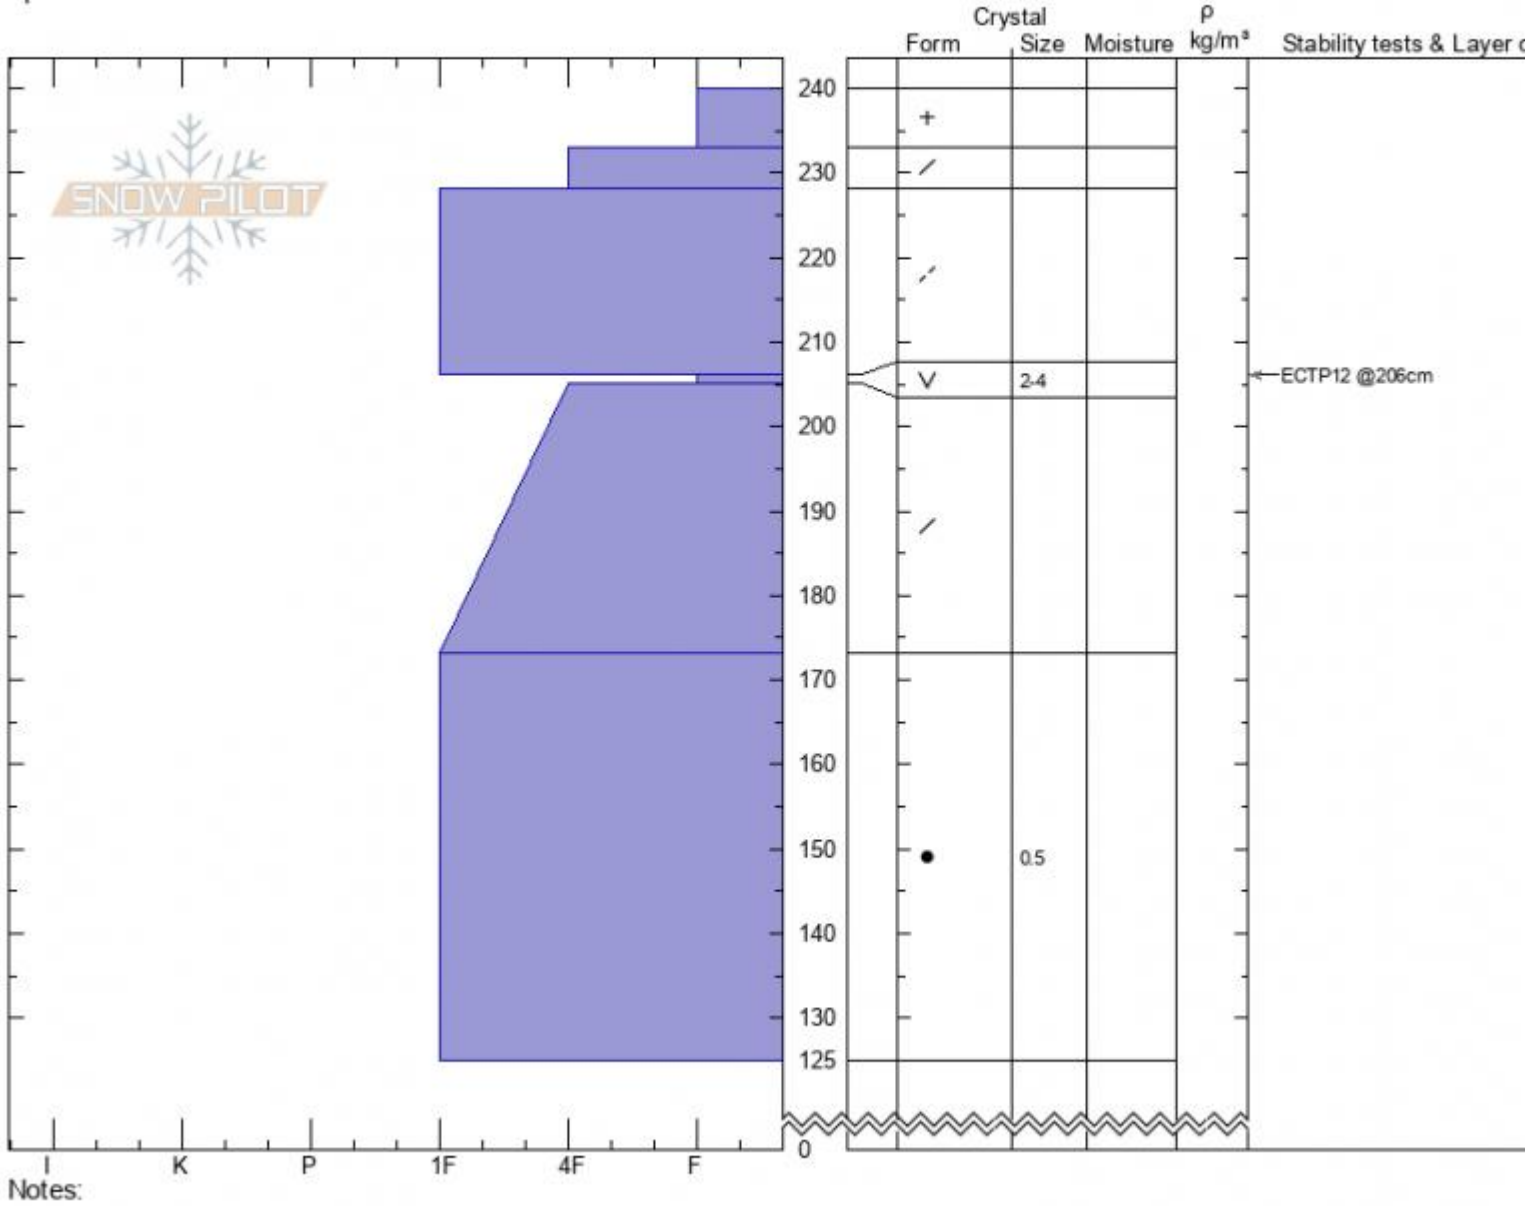

Almost Died
Cooke City
MT
 Elevation: **9500 ft**
 Aspect: **60°**
 Specifics:

Dave Zinn
01/17/2021 - 12:00pm
 Co-ord: **45.04964N, -109.93092W**
 Slope Angle: **30°**
 Wind Loading: **previous**

Stability: **fair**
 Air Temperature:
 Sky Cover: **OVC**
 Precipitation: **S-1**
 Wind: **W Light Breeze**

HS: **240** Layer Notes:
 PF: **40** 206-205cm: **Problematic layer**

Advisory Region
 Cooke City
 Longitude
 -109.95W
 Latitude
 45.06N
 Cooke City, 2021-01-17