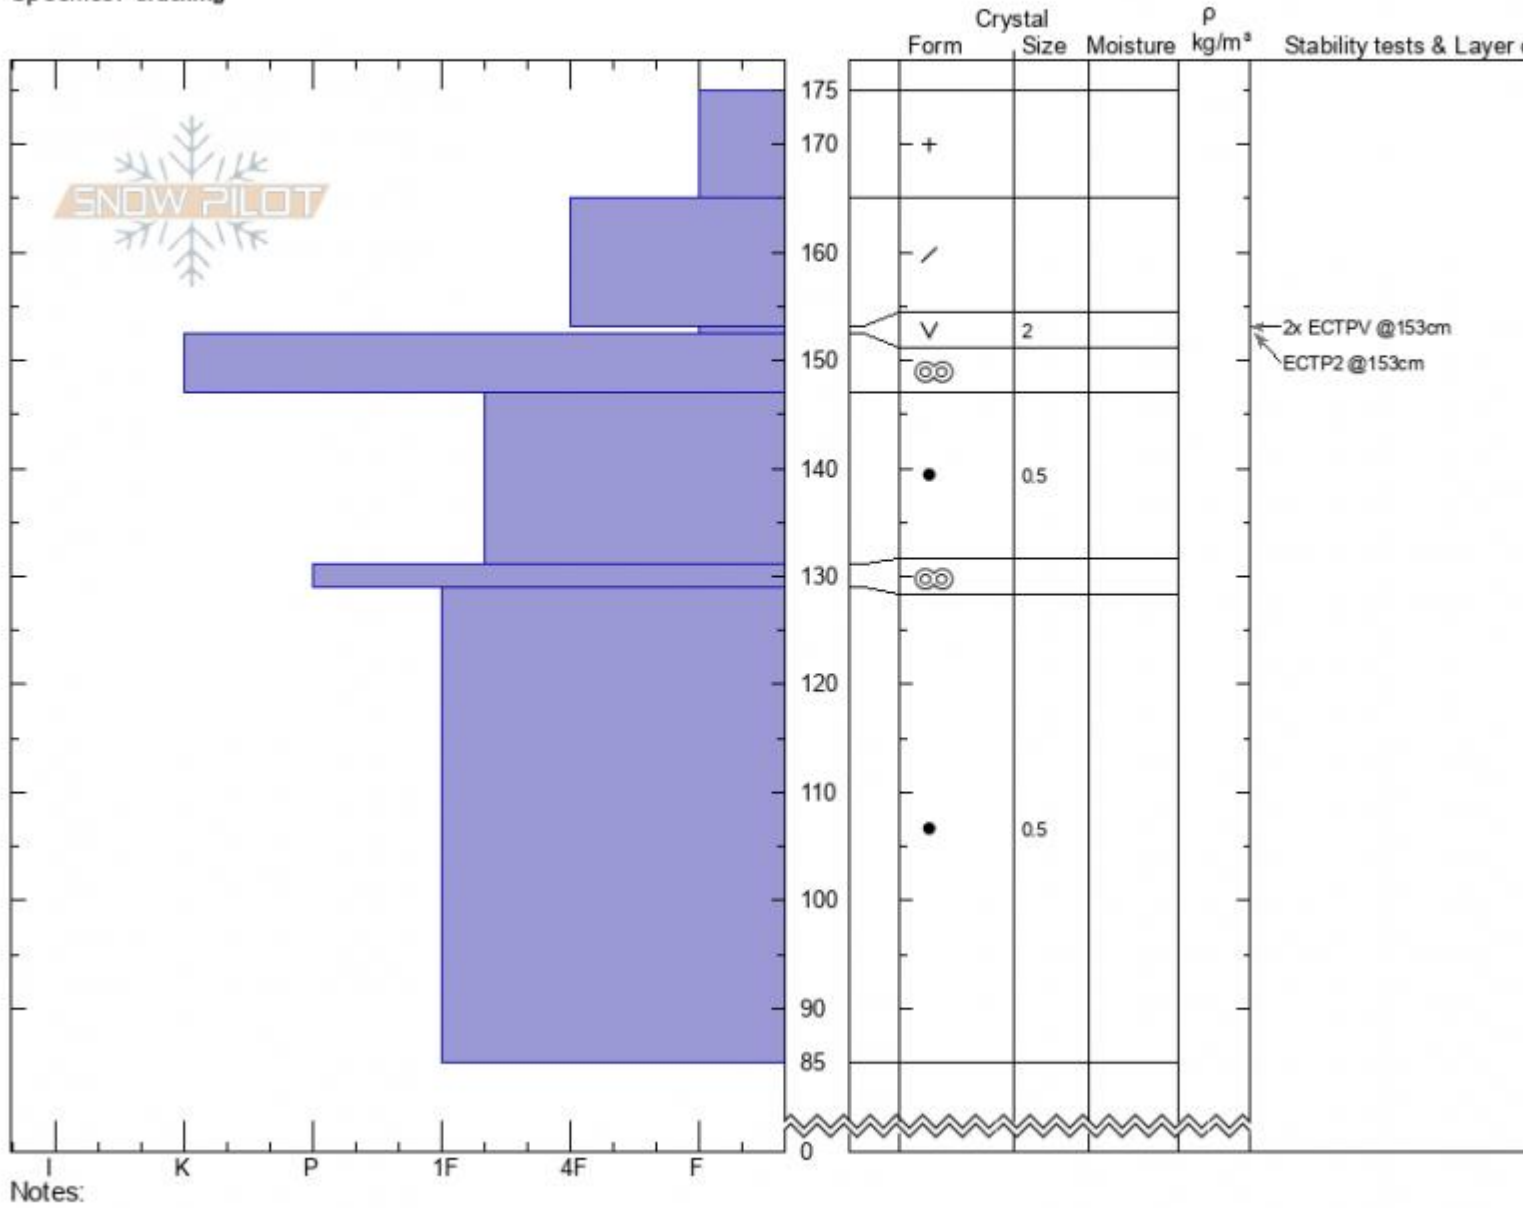

**Rasta Chutes East**  
**Cooke City**  
**MT**  
 Elevation: **9700 ft**  
 Aspect: **190°**  
 Specifics: **Cracking**

**Dave Zinn**  
**01/17/2021 - 2:30am**  
 Co-ord: **45.07059N, -109.94497W**  
 Slope Angle: **30°**  
 Wind Loading: **no**

Stability: **good**  
 Air Temperature:  
 Sky Cover: **OVC**  
 Precipitation: **S1**  
 Wind: **W Light Breeze**

HS: **175** Layer Notes:  
 PS: **15** 153-152.5cm: **Problematic layer**

Advisory Region  
 Cooke City  
 Longitude  
 -109.95W  
 Latitude  
 45.07N  
 Cooke City, 2021-01-17