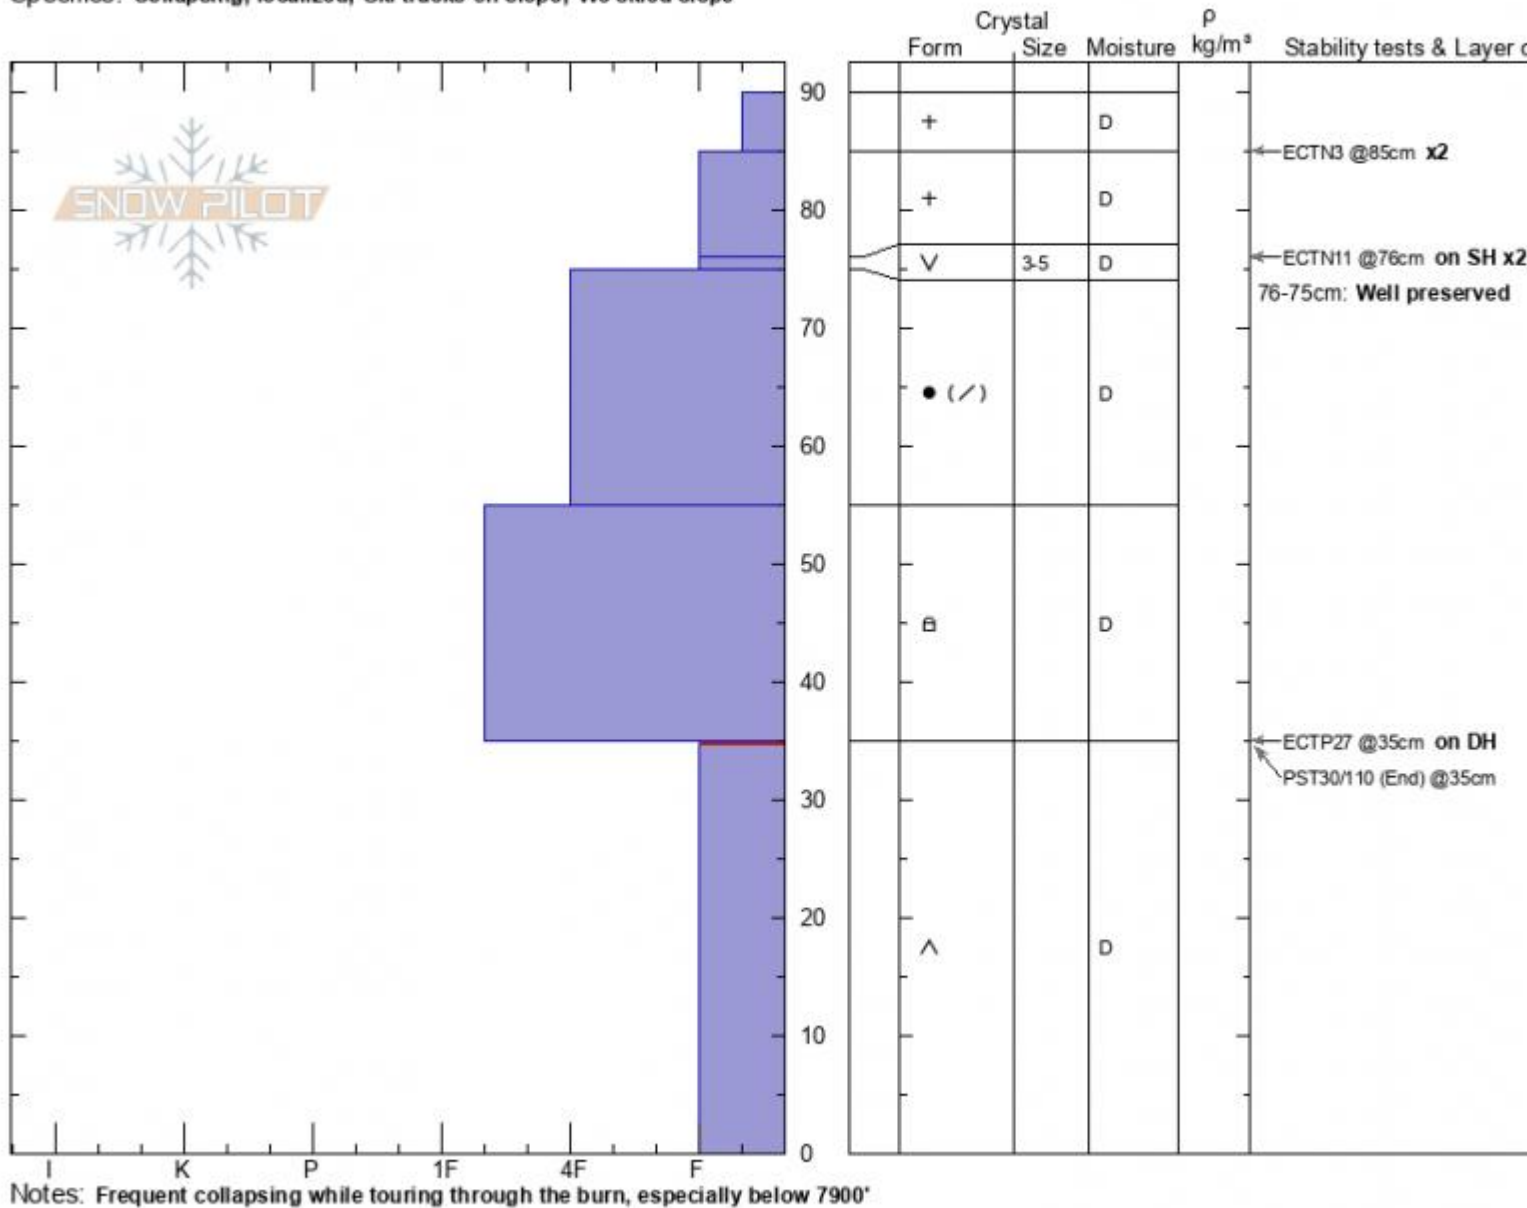

Bacon Rind
Madison Range-S
MT
 Elevation: **8700 ft**
 Aspect: **E**
 Specifics: **Collapsing, localized; Ski tracks on slope; We skied slope**

Zachary Miller
01/18/2021 - 10:30am
 Co-ord: **44.95926N, -111.09910W**
 Slope Angle: **29°**
 Wind Loading: **no**

Stability: **poor**
 Air Temperature:
 Sky Cover: **BKN**
 Precipitation: **S-1**
 Wind: **SW Calm**

HS: **90** Layer Notes:
 PF: **60** 76-75cm: **Well preserved**
 PS: **20** 35-0cm: **Problematic layer**

Advisory Region
 Southern Madison
 Longitude
 -111.10W
 Latitude
 44.96N
 Southern Madison, 2021-01-19