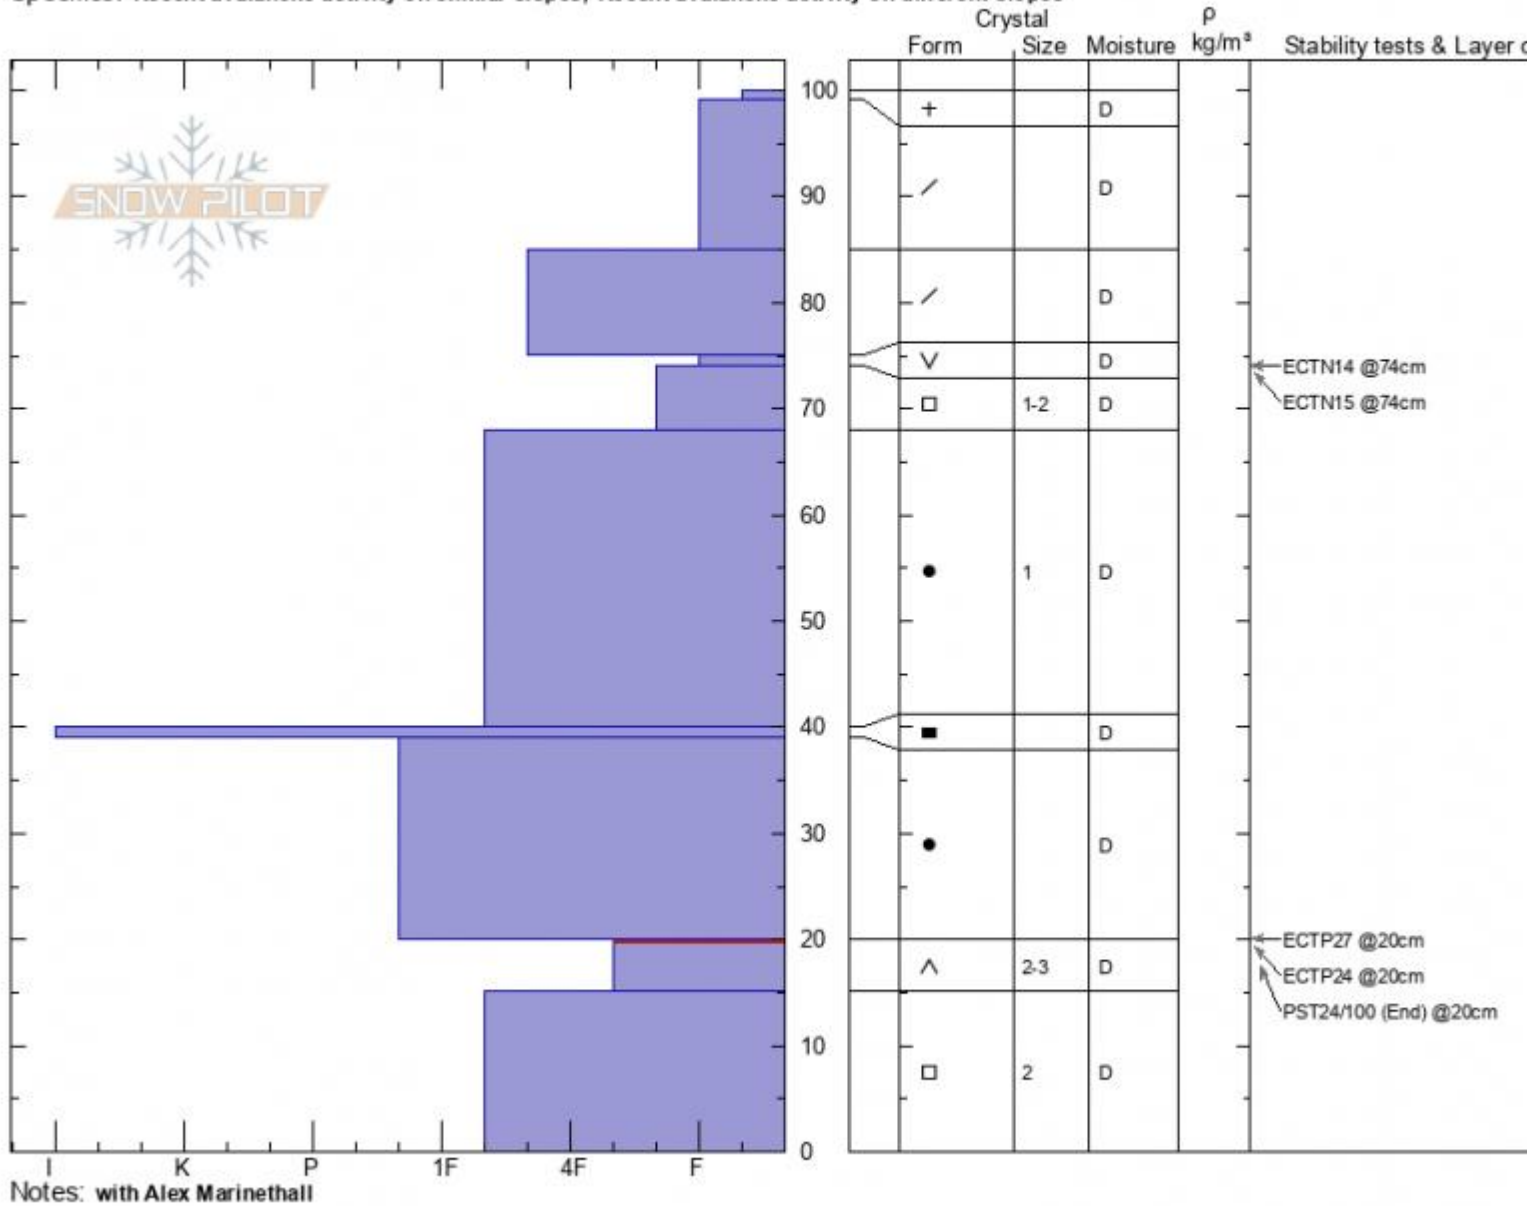

**Lionshead Ridge- Marge Zach Keskinen**  
**Lionhead Range 01/23/2021 - 12:30pm**  
**MT Co-ord: 44.71669N, -111.31901W**  
 Elevation: 9017 ft Slope Angle: 29°  
 Aspect: NE Wind Loading: **previous**  
 Specifics: Recent avalanche activity on similar slopes; Recent avalanche activity on different slopes

Stability:  
 Air Temperature: **-6°C**  
 Sky Cover: **CLR**  
 Precipitation: **NO**  
 Wind: **SE Light Breeze**  
 HS: **100** Layer Notes:  
 PF: **50** 20-15cm: Problematic layer

Advisory Region  
 Lionhead Range  
 Longitude  
 -111.32W  
 Latitude  
 44.71N  
 Lionhead Range, 2021-01-23