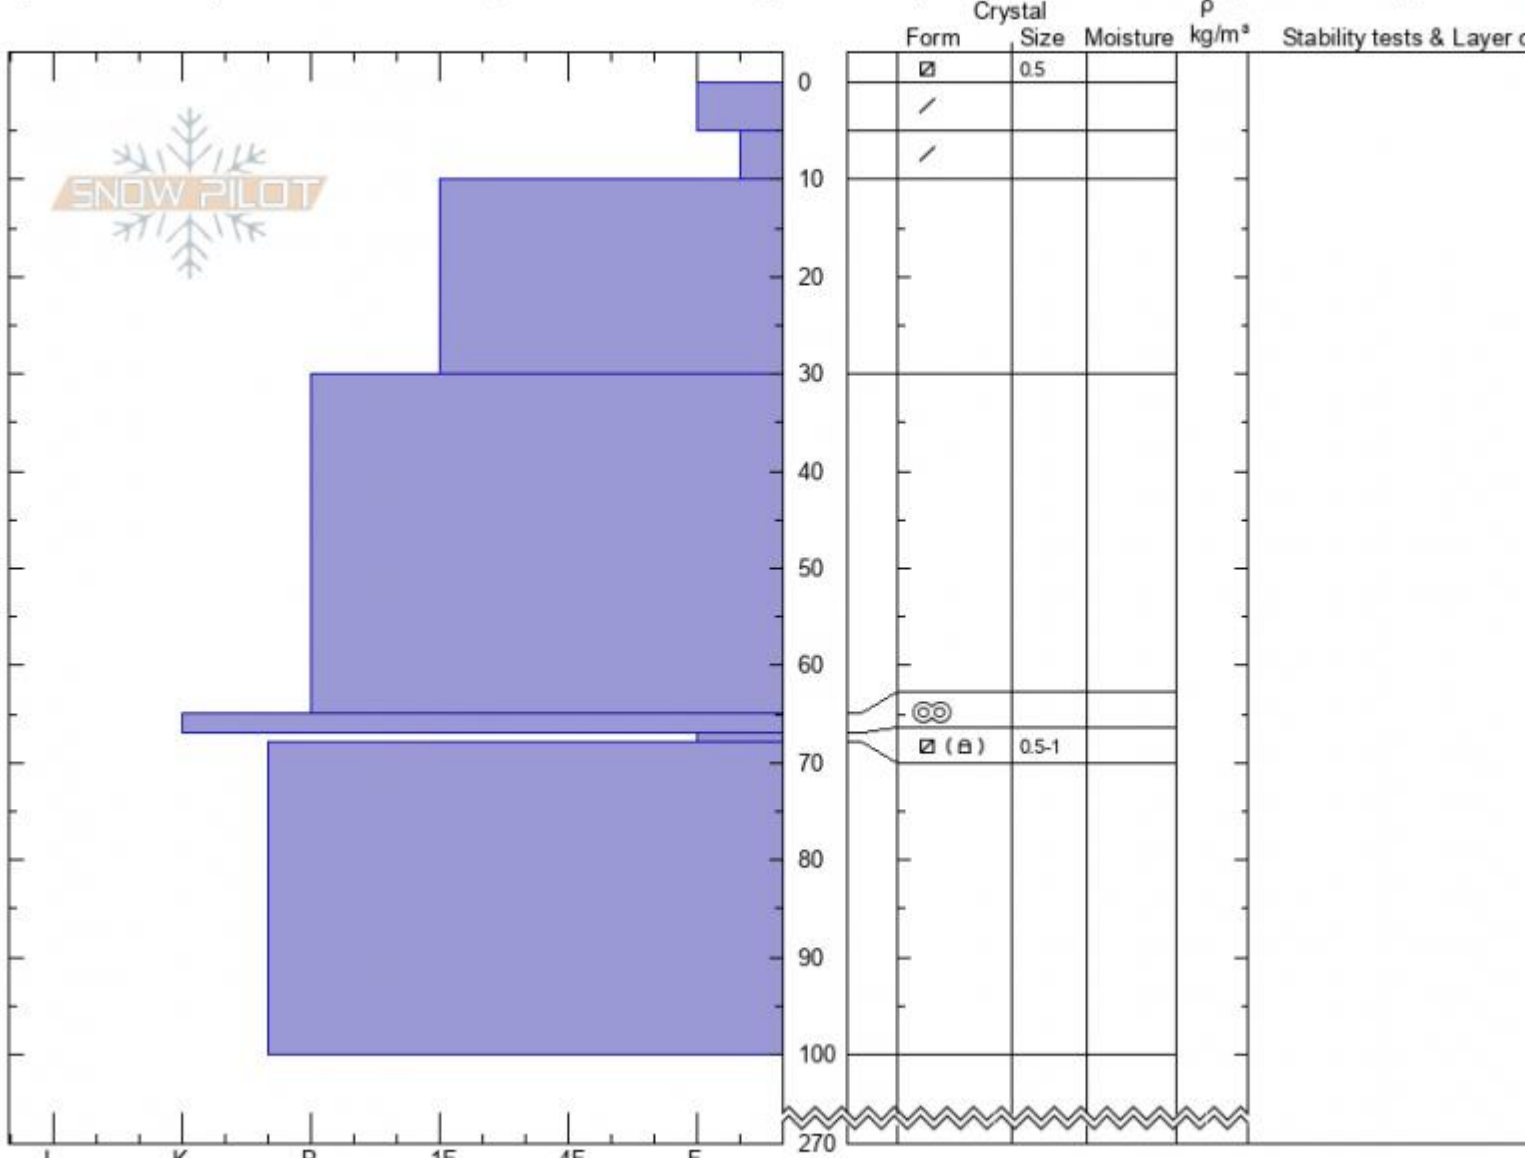

Sheep Mountain
Cooke City
MT

Elevation: 9730 ft
Aspect: 196°

Specifics: Pit is adjacent to avalanche: crown; Recent avalanche activity on similar slopes;

Logan DeMarcus
01/25/2021 - 11:00am
Co-ord: 45.06752N, -109.93025W
Slope Angle: 37°
Wind Loading: previous

Stability: good
Air Temperature: -11°C
Sky Cover: CLR
Precipitation: NO
Wind: E Light Breeze

HS: 270 Layer Notes:
67-68cm: Problematic layer

Notes: This pit was dug at the crown of the avalanche reported on the south side of Sheep Mountain. SS-AMu-R1-D2-O. Additional Pit Specifics: S

Advisory Region
Cooke City
Longitude
-109.93W
Latitude
45.07N

Avalanche Details: [Snowmobile triggered on Sheep Mtn, Cooke City, 2021-01-25](#)