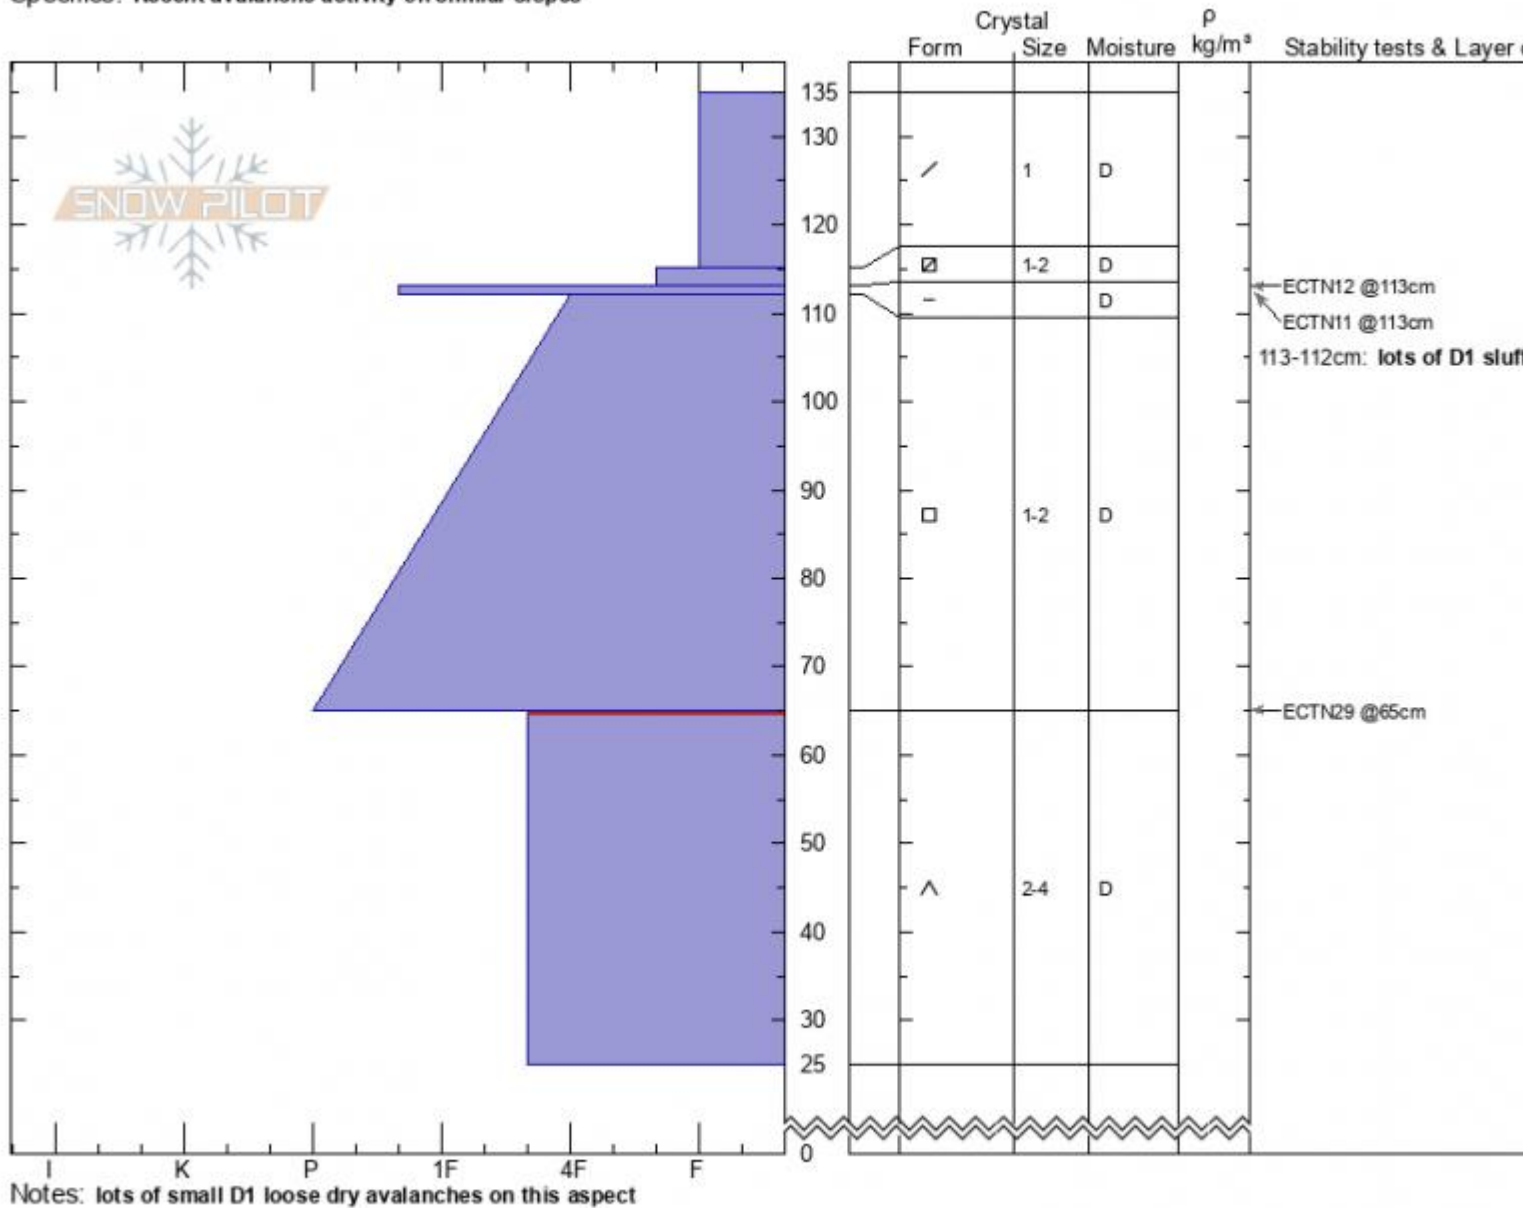

The Throne
Bridger Range
MT
 Elevation: **7883 ft**
 Aspect: **NE**
 Specifics: Recent avalanche activity on similar slopes

Zach Keskinen
01/26/2021 - 12:15pm
 Co-ord: **45.87524N, -110.95308W**
 Slope Angle: **32°**
 Wind Loading: **previous**

Stability:
 Air Temperature: **-4°C**
 Sky Cover: **FEW**
 Precipitation: **S-1**
 Wind: **SE Light Breeze**

HS: **135** Layer Notes:
 PF: **35** 113-112cm: lots of D1 sluffs on
 65-25cm: Problematic layer

Advisory Region
 Bridger Range
 Longitude
 -110.95W
 Latitude
 45.88N
Avalanche Details: [Loose Dry Avalanches on the Throne](#)
 Bridger Range, 2021-01-26