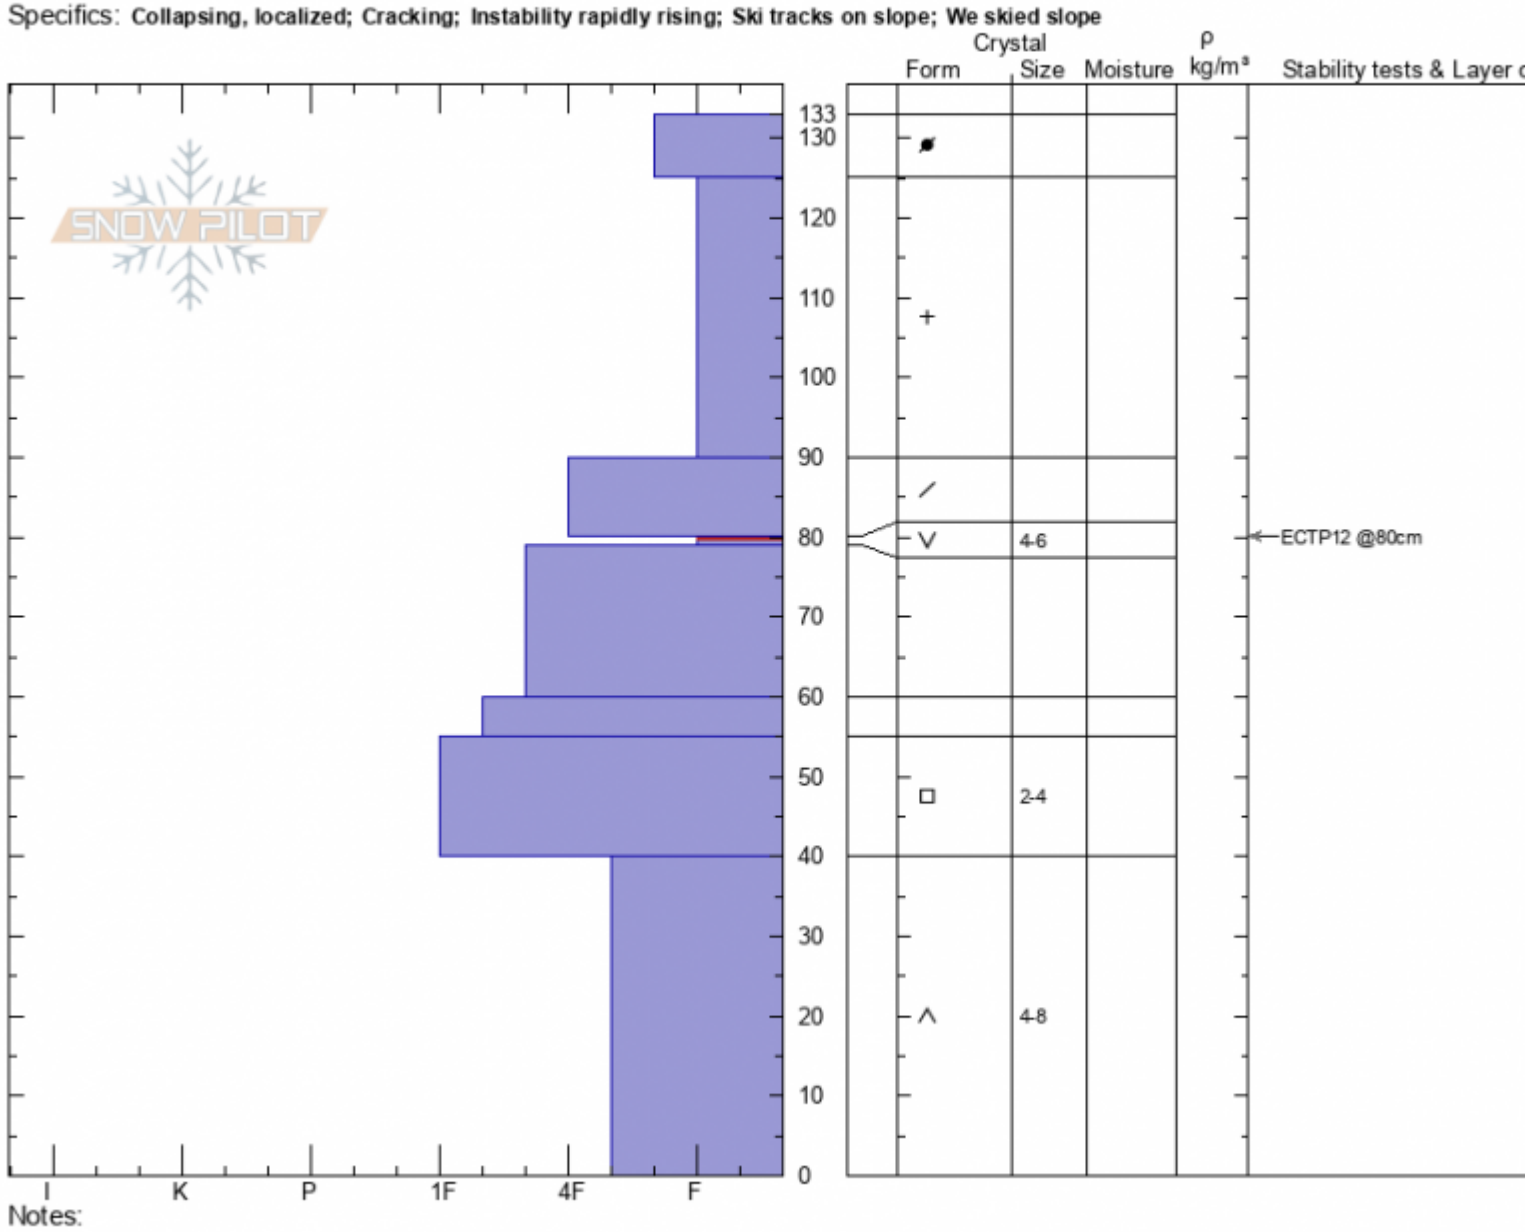

Bacon Rind Upper Mdw **Doug Chabot-Admin**
Madison Range-S **01/28/2021 - 11:00am**
MT Co-ord: **44.95824N, -111.09924W**
 Elevation: **8768 ft** Slope Angle: **25°**
 Aspect: **60°** Wind Loading: **yes**
 Specifics: Collapsing, localized; Cracking; Instability rapidly rising; Ski tracks on slope; We skied slope

Stability:
 Air Temperature: **-6°C** HS: **133** Layer Notes:
 Sky Cover: **OVC** PF: **133** 80-79cm: **Problematic layer**
 Precipitation: **S2**
 Wind: **S Moderate**

Advisory Region
 Southern Madison
 Longitude
 -111.10W
 Latitude
 44.96N
 Southern Madison, 2021-01-29