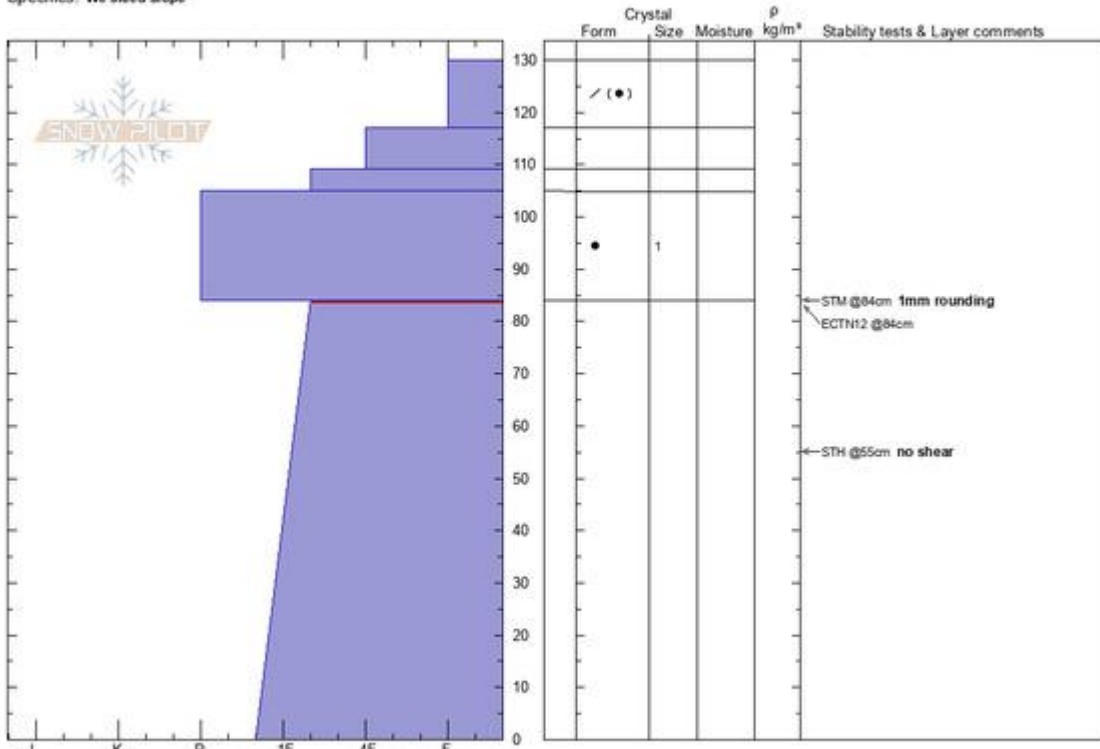

Woody Ridge  
 Absaroka Range  
 MT  
 Elevation: 9444 ft  
 Aspect: 275°  
 Specifics: We skied slope

Don Carroll  
 01/29/2021 - 1:00pm  
 Co-ord: 44.99477N, -109.92335W  
 Slope Angle: 35°  
 Wind Loading: yes

Stability:  
 Air Temperature:  
 Sky Cover: BKN  
 Precipitation: S-1  
 Wind: Light Breeze

HS: 130 Layer Notes:  
 PF: 15 84-0cm: Problematic layer

Notes: test with Jesse Logan; stability improved above 8500; wind loading not uniform

Advisory Region  
 Cooke City  
 Longitude  
 -109.92W  
 Latitude  
 44.97N  
 Cooke City, 2021-01-30