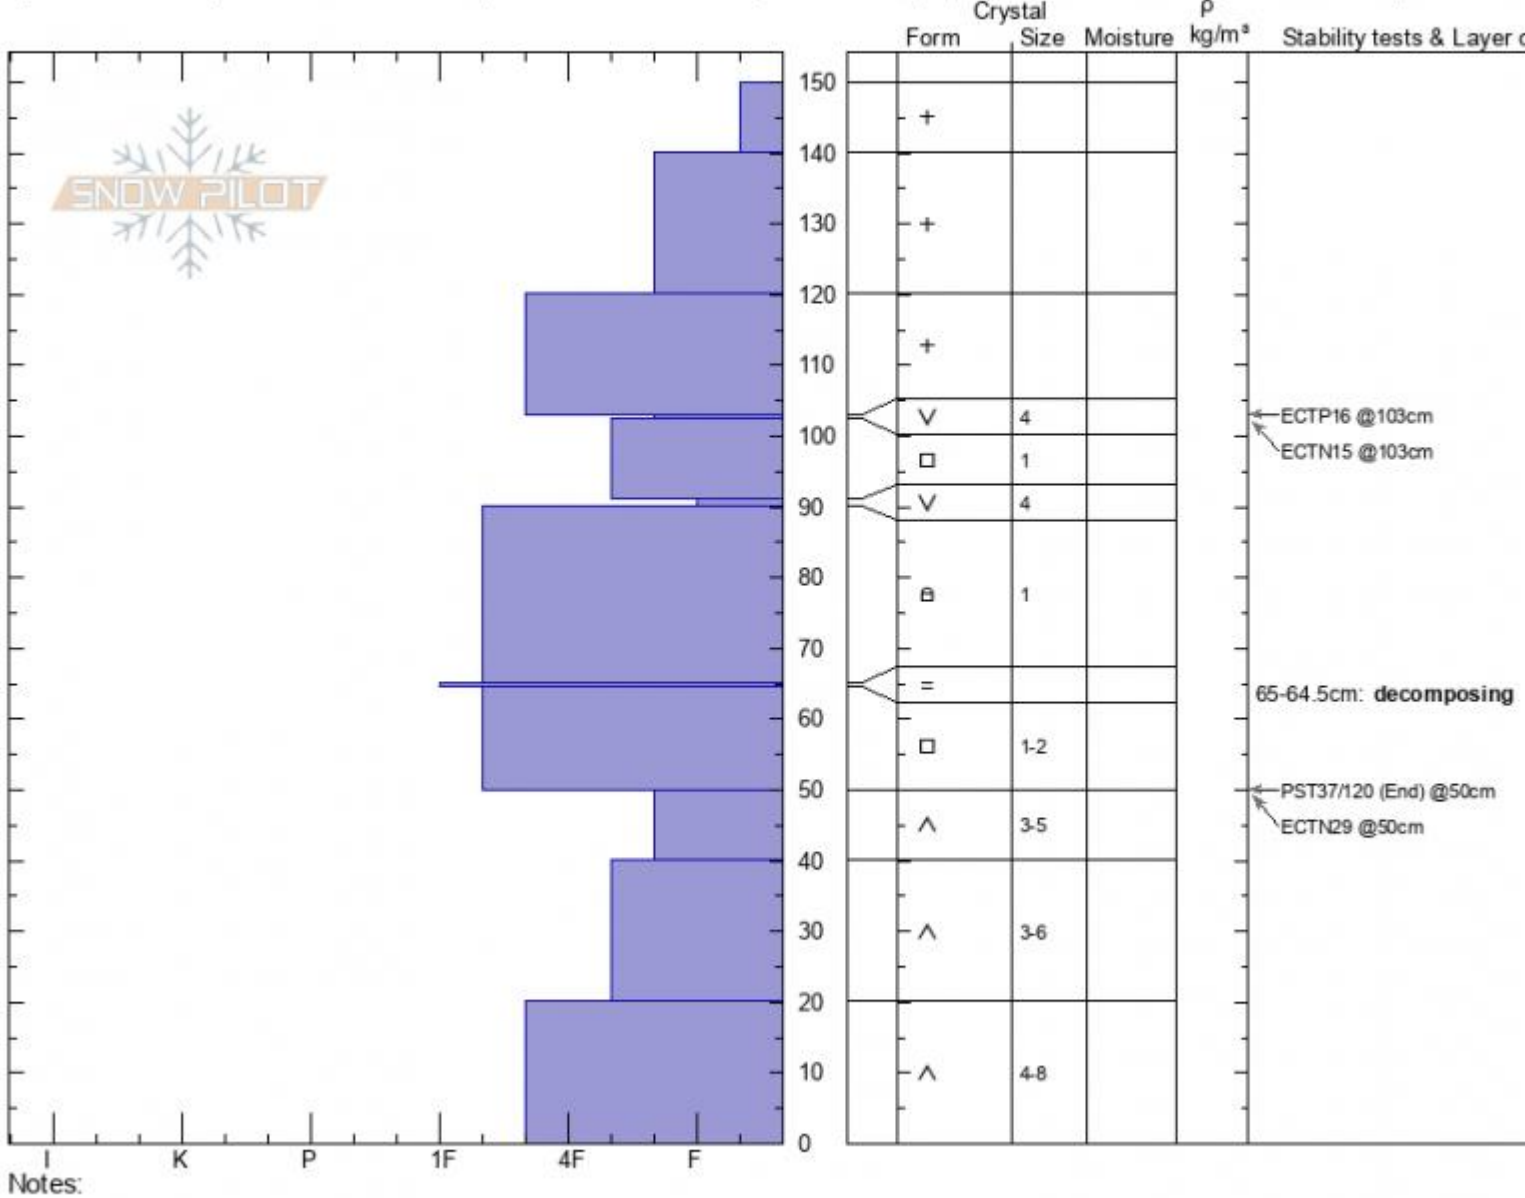

**Carrot Basin Avalanche**  
**Madison Range-S**  
**MT**

Elevation: **9197 ft**  
 Aspect: **310°**

**Alex Marienthal**  
**01/31/2021 - 11:50am**  
 Co-ord: **44.95637N, -111.32629W**  
 Slope Angle: **25°**  
 Wind Loading:

Stability: **poor**  
 Air Temperature: **-8°C**  
 Sky Cover: **SCT**  
 Precipitation: **NO**  
 Wind: **Calm**

HS: **150** Layer Notes:  
 65-64.5cm: **decomposing**  
 65-64.5cm: **Problematic layer**

Specifics: Pit is adjacent to avalanche: other; Recent avalanche activity on similar slopes; Recent avalanche activity on different slopes

Advisory Region  
 Southern Madison  
 Longitude  
 -111.31W  
 Latitude  
 44.96N  
 Southern Madison, 2021-01-31