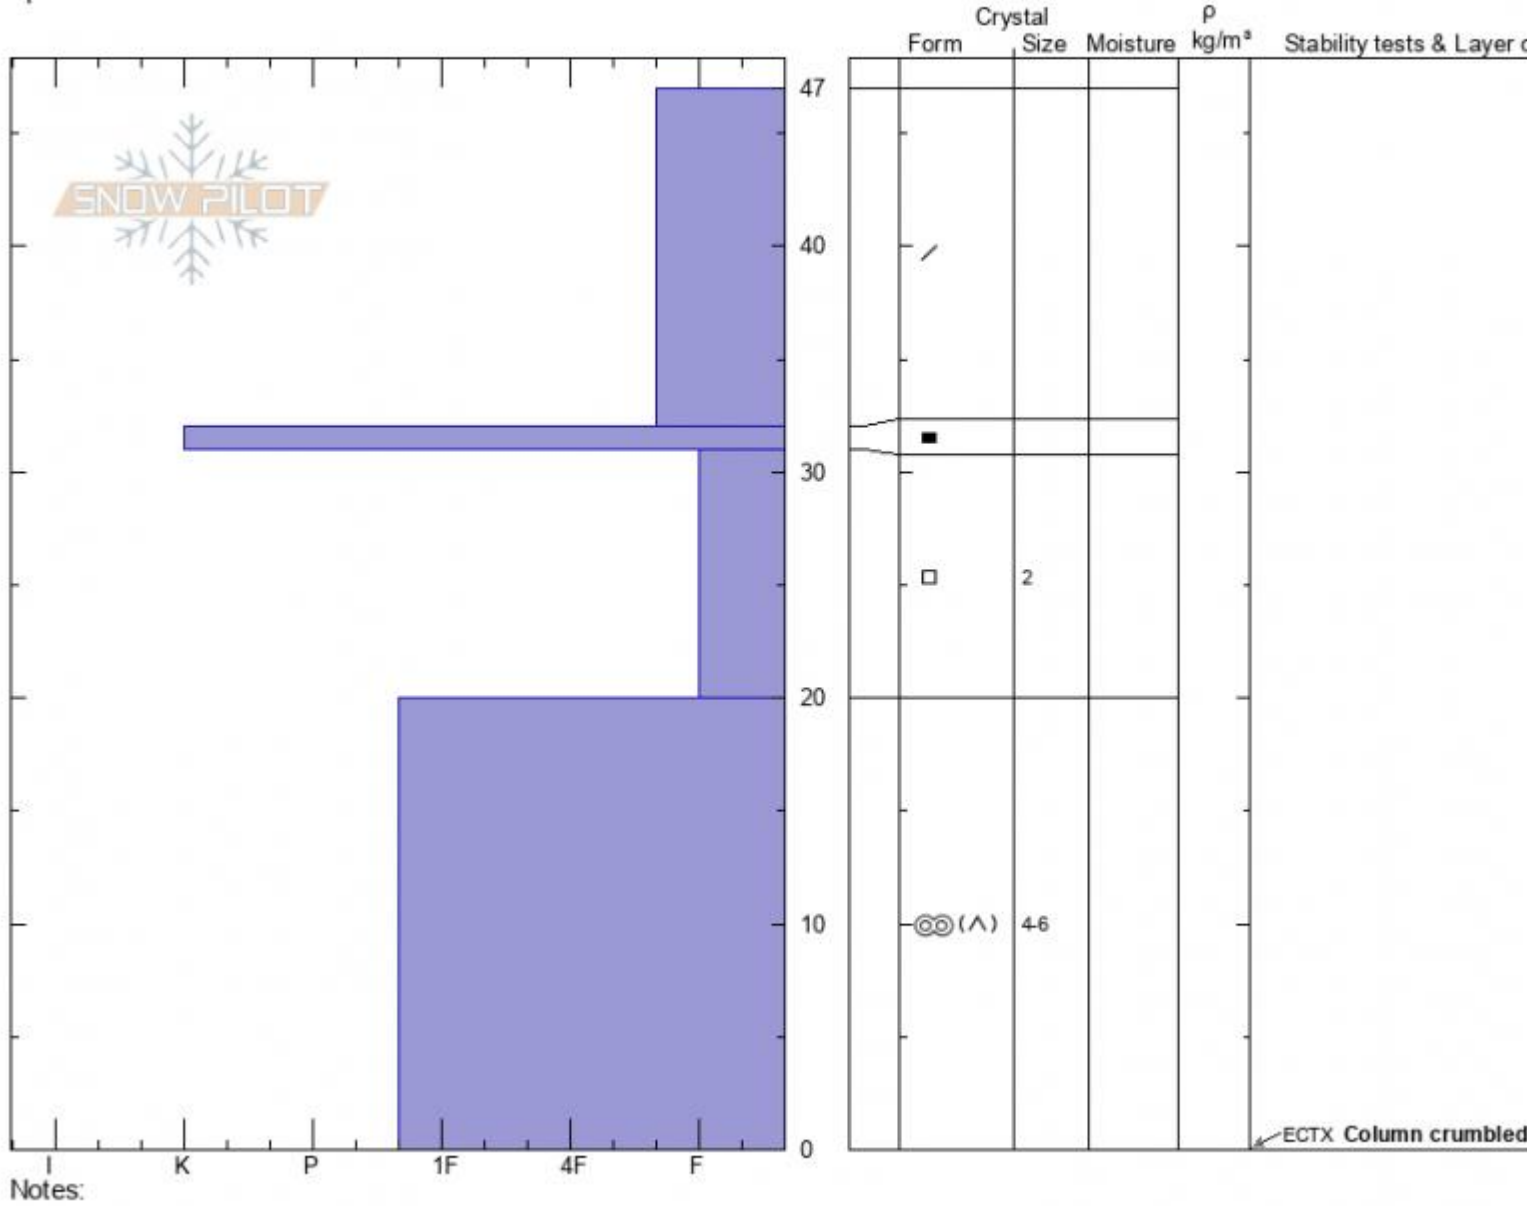

Throne North
Bridger Range
MT
 Elevation: **8400 ft**
 Aspect: **330°**
 Specifics:

Ian Hoyer
02/02/2021 - 1:00pm
 Co-ord: **45.88258N, -110.95235W**
 Slope Angle: **17°**
 Wind Loading: **no**

Stability:
 Air Temperature:
 Sky Cover: **CLR**
 Precipitation: **NO**
 Wind: **N Light Breeze**

HS: 47 Layer Notes:
 31-20cm: **Problematic layer**

Advisory Region
 Bridger Range
 Longitude
 -110.95W
 Latitude
 45.88N
 Bridger Range, 2021-02-02