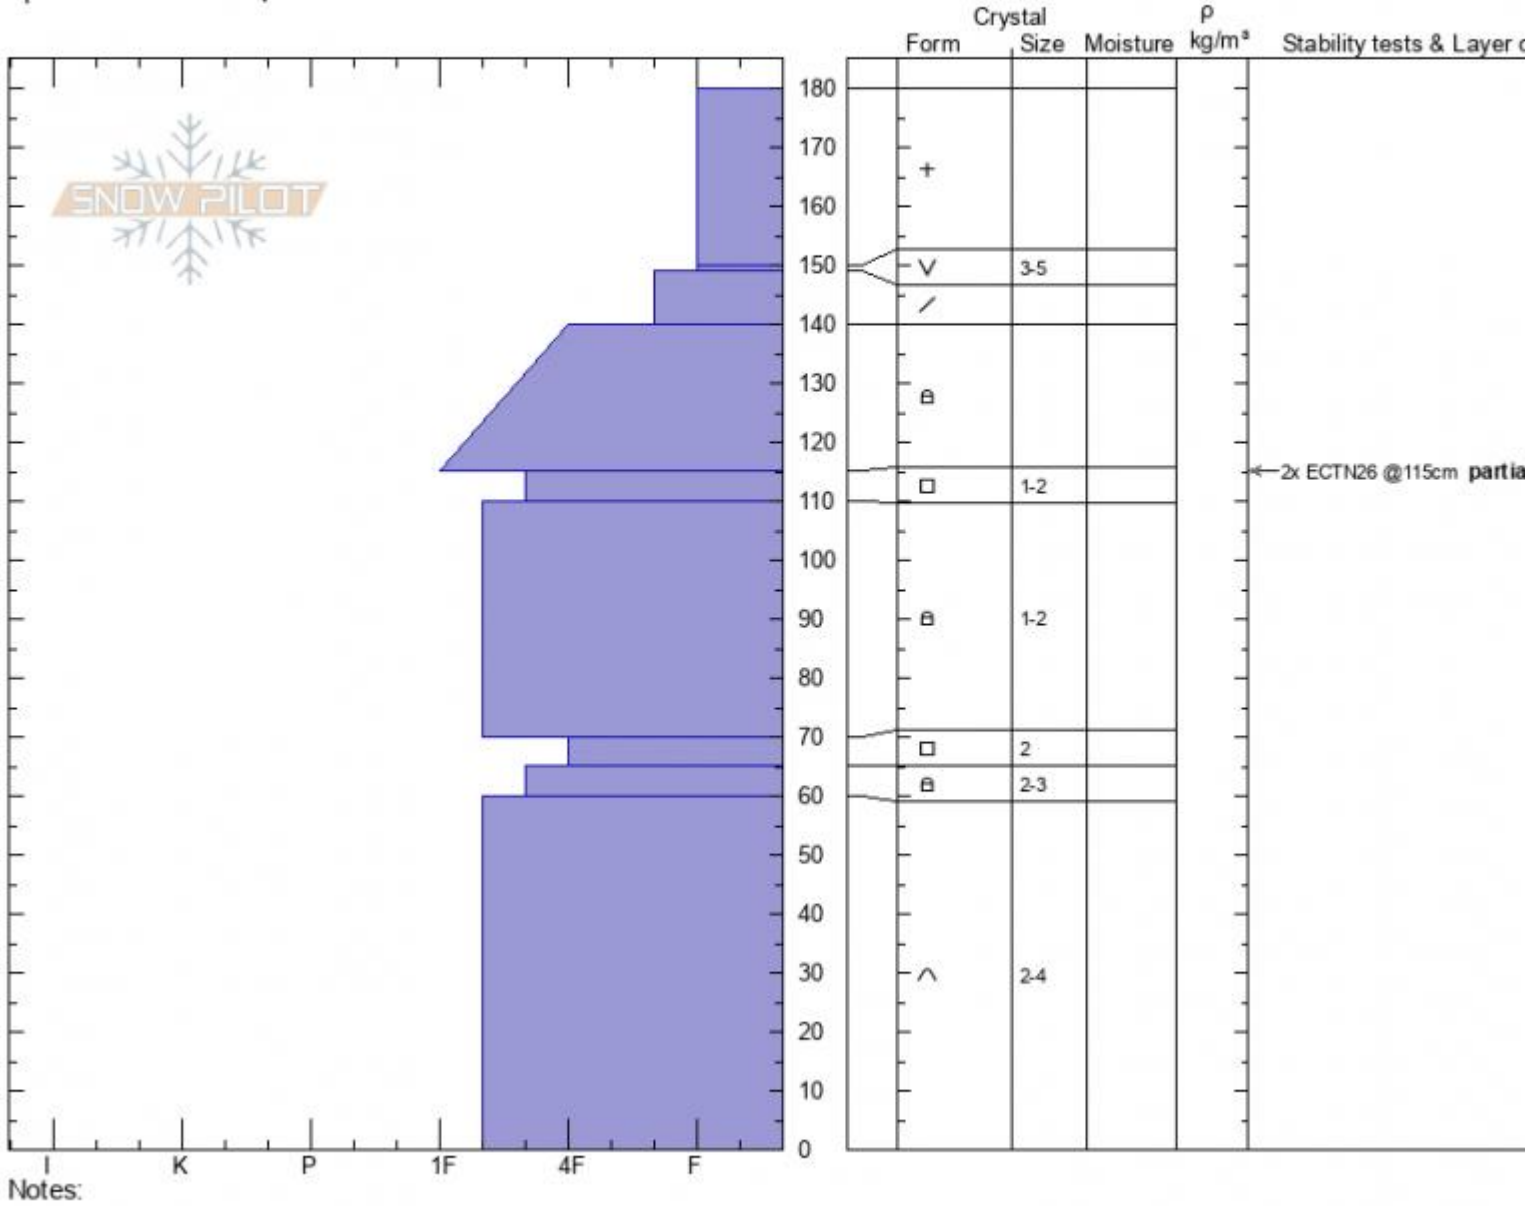

**E Republic Ridge**  
**Absaroka Range**  
**MT**  
 Elevation: **9481 ft**  
 Aspect: **100°**  
 Specifics: **We skied slope**

**Alex Marienthal**  
**02/04/2021 - 3:30pm**  
 Co-ord: **45.00638N, -109.94410W**  
 Slope Angle: **24°**  
 Wind Loading: **previous**

Stability: **fair**  
 Air Temperature:  
 Sky Cover: **OVC**  
 Precipitation: **S-1**  
 Wind: **Light Breeze**

HS: **180** Layer Notes:  
 PF: **40** 70-65cm: **Problematic layer**  
 PS: **25**

Advisory Region  
 Cooke City  
 Longitude  
 -109.95W  
 Latitude  
 45.00N  
 Cooke City, 2021-02-04